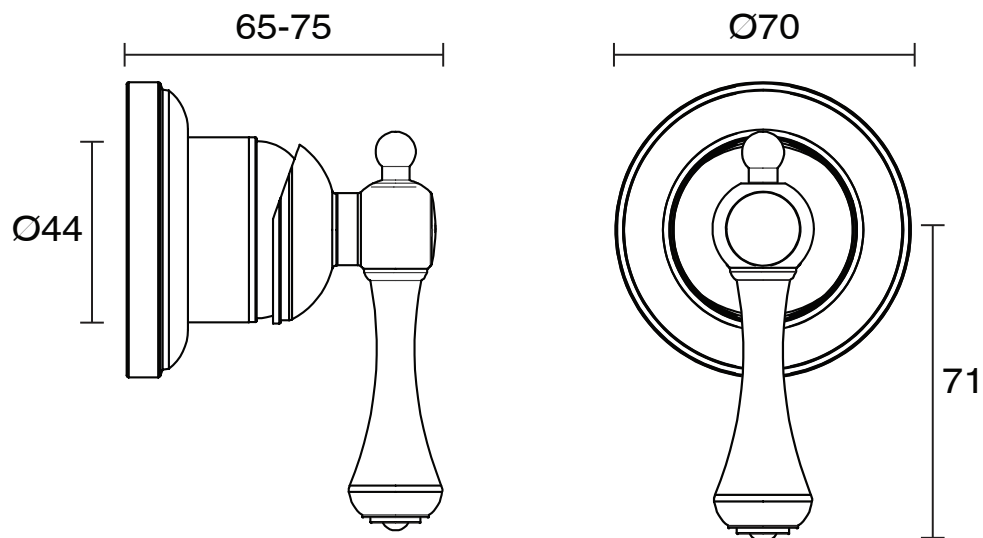

KADO

Kado Era Shower Mixer Slim Brushed Nickel

2264756

SPECIFICATIONS

Recommended Use	Domestic, Hotel & Commercial
Colour	Brushed Nickel
Finish	Brushed
Material	DR Brass
Recommended Pressure Range	150 - 500 kPa
Maximum Continuous Working Temperature	80 deg C
Suitable for Storage Tank Hot Water	Yes
Suitable for Continuous Flow Hot Water	Yes
Suitable for Gravity Feed Hot Water	No

WARRANTY

Warranty - Domestic Use	10 Years
Spare Parts & Labour	12 Months

Please refer to Warranty Page for full Terms and Conditions

Dimensions are nominal measurements only.

CLEANING RECOMMENDATIONS:

We recommend the use of soapy water or approved cleaners. This product should not be cleaned with abrasive materials. Damage caused by any improper treatment is not covered by the product warranty. Refer to Warranty Conditions

Disclaimer: Products in this specification manual must by regulation be installed by licensed and registered trade people. The manufacturer/distributor reserves the right to vary specifications or delete models from their range without prior notification. Dimensions are nominal measurements only. Dimensions and set-outs listed are correct at time of publication however the manufacturer/distributor takes no responsibility for printing errors.

Published 07/09/2022

To see the complete Kado range go to www.reece.com.au