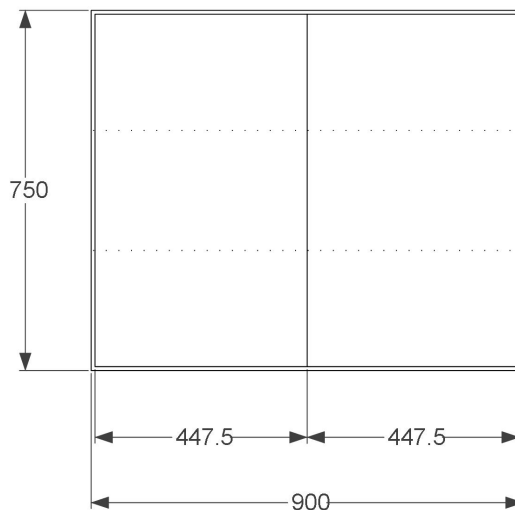

Posh Bristol T-Series 900mm Mirror Cabinet 2 Door White

9511256

SPECIFICATIONS

Recommended Use	Domestic, Hotel & Commercial
Door & Drawer Configuration	Door Only
Cabinet Colour	White
Cabinet Material	Moisture Resistant MDF
Mirror Material	4mm Glass
Fixing	Fixed to wall or inset into cavity wall
Fixing Bolts	Sold Separately

WARRANTY

Warranty - Domestic Use	7 Years
Spare Parts & Labour	12 Months
<i>Please refer to Warranty Page for full Terms and Conditions</i>	

Dimensions are nominal measurements only.

CLEANING RECOMMENDATIONS:

We recommend the use of soapy water or approved cleaners. This product should not be cleaned with abrasive materials. Damage caused by any improper treatment is not covered by the product warranty. Refer to Warranty Conditions

Disclaimer: Products in this specification manual must by regulation be installed by licensed and registered trade people. The manufacturer/distributor reserves the right to vary specifications or delete models from their range without prior notification. Dimensions are nominal measurements only. Dimensions and set-outs listed are correct at time of publication however the manufacturer/distributor takes no responsibility for printing errors.

Published 19/10/2021

To see the complete Posh range go to www.reece.com.au