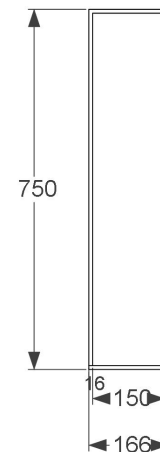

Posh Bristol T-Series 900mm Mirror Cabinet 2 Door White

9511256

SPECIFICATIONS

Recommended Use	Domestic, Hotel & Commercial
Door & Drawer Configuration	Door Only
Cabinet Colour	White
Cabinet Material	Moisture Resistant MDF
Mirror Material	4mm Glass
Fixing	Fixed to wall or inset into cavity wall
Fixing Bolts	Sold Separately

WARRANTY

Warranty - Domestic Use	7 Years
Spare Parts & Labour	12 Months
<i>Please refer to Warranty Page for full Terms and Conditions</i>	

Dimensions are nominal measurements only.

CLEANING RECOMMENDATIONS:

We recommend the use of soapy water or approved cleaners. This product should not be cleaned with abrasive materials. Damage caused by any improper treatment is not covered by the product warranty. Refer to Warranty Conditions

Disclaimer: Products in this specification manual must by regulation be installed by licensed and registered trade people. The manufacturer/distributor reserves the right to vary specifications or delete models from their range without prior notification. Dimensions are nominal measurements only. Dimensions and set-outs listed are correct at time of publication however the manufacturer/distributor takes no responsibility for printing errors.

Published 19/10/2021

To see the complete Posh range go to www.reece.com.au