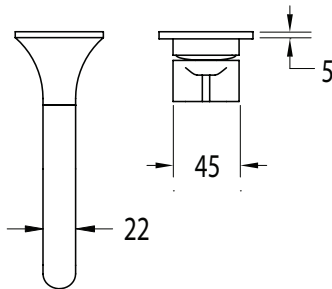

Dimensions are nominal measurements only.

CLEANING RECOMMENDATIONS:

We recommend the use of soapy water or approved cleaners. This product should not be cleaned with abrasive materials. Damage caused by any improper treatment is not covered by the product warranty. Refer to Warranty Conditions

Disclaimer: Products in this specification manual must by regulation be installed by licensed and registered trade people. The manufacturer/distributor reserves the right to vary specifications or delete models from their range without prior notification. Dimensions are nominal measurements only. Dimensions and set-outs listed are correct at time of publication however the manufacturer/distributor takes no responsibility for printing errors.

Published 02/07/2021

To see the complete Milli range go to www.reece.com.au