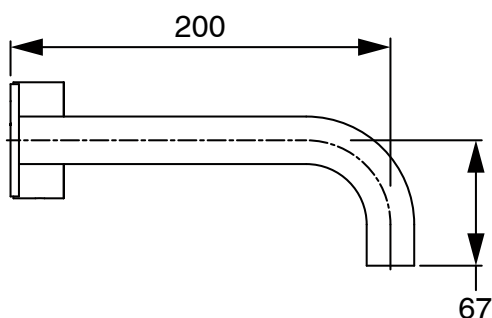

SUSSEX

Sussex Pure Progressive Wall Bath Mixer Tap System 200mm with Cirque Textured Handle PVD Matte Black 9511328

SPECIFICATIONS

Recommended Use	Residential;Commercial
Colour Finish	Matte Black
Primary Material	DR Brass
Recommended Pressure Range	150 - 500 kPa as per AS3500
Max Continuous Working Temperature (deg C)	65
Min Continuous Working Temperature (deg C)	1

WARRANTY

Residential Use (Years)	40
Commercial Use (Years)	10

Please refer to Sussex Warranty page for full Terms and Conditions

Dimensions are nominal measurements only.

CLEANING RECOMMENDATIONS:

We recommend the use of soapy water or approved cleaners. This product should not be cleaned with abrasive materials. Damage caused by any improper treatment is not covered by the product warranty. Refer to Warranty Conditions

Disclaimer: Products in this specification manual must by regulation be installed by licensed and registered trade people. The manufacturer/distributor reserves the right to vary specifications or delete models from their range without prior notification. Dimensions are nominal measurements only. Dimensions and set-outs listed are correct at time of publication however the manufacturer/distributor takes no responsibility for printing errors.

Published 01/04/2026

To see the complete Sussex range go to www.reece.com.au