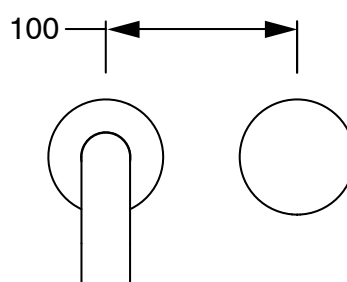

SUSSEX

Sussex Pure Progressive Wall Bath Mixer Tap System 200mm with Cirque Textured Handle PVD Matte Black 9511328

SPECIFICATIONS

Recommended Use	Residential;Commercial
Colour Finish	Matte Black
Primary Material	DR Brass
Recommended Pressure Range	150 - 500 kPa as per AS3500
Max Continuous Working Temperature (deg C)	65
Min Continuous Working Temperature (deg C)	1

WARRANTY

Residential Use (Years)	40
Commercial Use (Years)	10

Please refer to Sussex Warranty page for full Terms and Conditions

Dimensions are nominal measurements only.

CLEANING RECOMMENDATIONS:

We recommend the use of soapy water or approved cleaners. This product should not be cleaned with abrasive materials. Damage caused by any improper treatment is not covered by the product warranty. Refer to Warranty Conditions

Disclaimer: Products in this specification manual must by regulation be installed by licensed and registered trade people. The manufacturer/distributor reserves the right to vary specifications or delete models from their range without prior notification. Dimensions are nominal measurements only. Dimensions and set-outs listed are correct at time of publication however the manufacturer/distributor takes no responsibility for printing errors.

Published 01/04/2026

To see the complete Sussex range go to www.reece.com.au