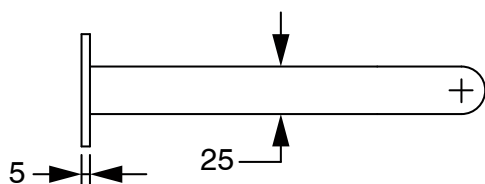

SUSSEX

Sussex Pure Progressive Wall Bath Mixer Tap System 200mm with Cirque Textured Handle PVD Matte Black 9511328

SPECIFICATIONS

Recommended Use	Residential;Commercial
Colour Finish	Matte Black
Primary Material	DR Brass
Recommended Pressure Range	150 - 500 kPa as per AS3500
Max Continuous Working Temperature (deg C)	65
Min Continuous Working Temperature (deg C)	1

WARRANTY

Residential Use (Years)	40
Commercial Use (Years)	10

Please refer to Sussex Warranty page for full Terms and Conditions

Dimensions are nominal measurements only.

CLEANING RECOMMENDATIONS:

We recommend the use of soapy water or approved cleaners. This product should not be cleaned with abrasive materials. Damage caused by any improper treatment is not covered by the product warranty. Refer to Warranty Conditions

Disclaimer: Products in this specification manual must by regulation be installed by licensed and registered trade people. The manufacturer/distributor reserves the right to vary specifications or delete models from their range without prior notification. Dimensions are nominal measurements only. Dimensions and set-outs listed are correct at time of publication however the manufacturer/distributor takes no responsibility for printing errors.

Published 01/04/2026

To see the complete Sussex range go to www.reece.com.au