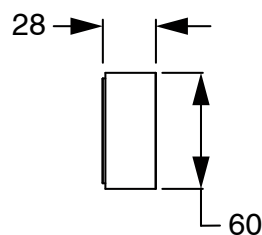

SUSSEX

Sussex Pure Progressive Wall Bath Mixer Tap System 200mm with Cirque Textured Handle PVD Matte Black 9511328

SPECIFICATIONS

Recommended Use	Residential;Commercial
Colour Finish	Matte Black
Primary Material	DR Brass
Recommended Pressure Range	150 - 500 kPa as per AS3500
Max Continuous Working Temperature (deg C)	65
Min Continuous Working Temperature (deg C)	1

WARRANTY

Residential Use (Years)	40
Commercial Use (Years)	10

Please refer to Sussex Warranty page for full Terms and Conditions

Dimensions are nominal measurements only.

CLEANING RECOMMENDATIONS:

We recommend the use of soapy water or approved cleaners. This product should not be cleaned with abrasive materials. Damage caused by any improper treatment is not covered by the product warranty. Refer to Warranty Conditions

Disclaimer: Products in this specification manual must by regulation be installed by licensed and registered trade people. The manufacturer/distributor reserves the right to vary specifications or delete models from their range without prior notification. Dimensions are nominal measurements only. Dimensions and set-outs listed are correct at time of publication however the manufacturer/distributor takes no responsibility for printing errors.

Published 01/04/2026

To see the complete Sussex range go to www.reece.com.au