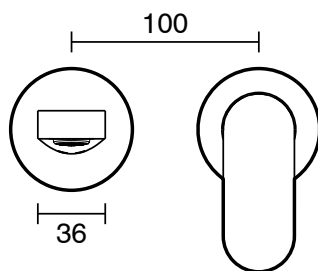

mizu

Mizu Soothe MK2 Wall Basin/Bath Mixer Set 2 Piece Kit Chrome (6 Star)

9512395

SPECIFICATIONS

Recommended Use	Domestic;Commercial;Hotel
Colour Finish	Chrome
Primary Material	Lead Free Brass

WARRANTY

Warranty - Domestic Use (Years)	10
Spare Parts & Labour (Years)	1

Please refer to Warranty Page for full Terms and Conditions

Dimensions are nominal measurements only.

CLEANING RECOMMENDATIONS:

We recommend the use of soapy water or approved cleaners. This product should not be cleaned with abrasive materials. Damage caused by any improper treatment is not covered by the product warranty. Refer to Warranty Conditions

Disclaimer: Products in this specification manual must by regulation be installed by licensed and registered trade people. The manufacturer/distributor reserves the right to vary specifications or delete models from their range without prior notification. Dimensions are nominal measurements only. Dimensions and set-outs listed are correct at time of publication however the manufacturer/distributor takes no responsibility for printing errors.

Published 28/11/2024

To see the complete Mizu range go to www.reece.com.au