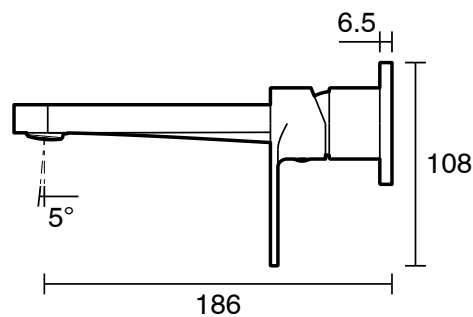

mizu

Mizu Soothe MK2 Wall Basin/Bath Mixer Set 2 Piece Kit Chrome (6 Star)

9512395

SPECIFICATIONS

Recommended Use	Domestic;Commercial;Hotel
Colour Finish	Chrome
Primary Material	Lead Free Brass

WARRANTY

Warranty - Domestic Use (Years)	10
Spare Parts & Labour (Years)	1

Please refer to Warranty Page for full Terms and Conditions

Dimensions are nominal measurements only.

CLEANING RECOMMENDATIONS:

We recommend the use of soapy water or approved cleaners. This product should not be cleaned with abrasive materials. Damage caused by any improper treatment is not covered by the product warranty. Refer to Warranty Conditions

Disclaimer: Products in this specification manual must by regulation be installed by licensed and registered trade people. The manufacturer/distributor reserves the right to vary specifications or delete models from their range without prior notification. Dimensions are nominal measurements only. Dimensions and set-outs listed are correct at time of publication however the manufacturer/distributor takes no responsibility for printing errors.

Published 28/11/2024

To see the complete Mizu range go to www.reece.com.au