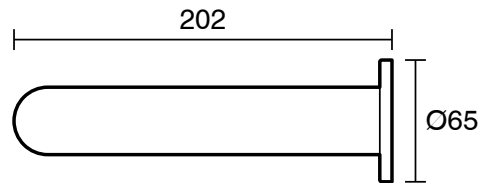

mizu

Mizu Soothe MK2 Wall Basin/Bath Mixer Set 2 Piece Kit Chrome (6 Star)

9512395

SPECIFICATIONS

Recommended Use	Domestic;Commercial;Hotel
Colour Finish	Chrome
Primary Material	Lead Free Brass

WARRANTY

Warranty - Domestic Use (Years)	10
Spare Parts & Labour (Years)	1

Please refer to Warranty Page for full Terms and Conditions

Dimensions are nominal measurements only.

CLEANING RECOMMENDATIONS:

We recommend the use of soapy water or approved cleaners. This product should not be cleaned with abrasive materials. Damage caused by any improper treatment is not covered by the product warranty. Refer to Warranty Conditions

Disclaimer: Products in this specification manual must by regulation be installed by licensed and registered trade people. The manufacturer/distributor reserves the right to vary specifications or delete models from their range without prior notification. Dimensions are nominal measurements only. Dimensions and set-outs listed are correct at time of publication however the manufacturer/distributor takes no responsibility for printing errors.

Published 28/11/2024

To see the complete Mizu range go to www.reece.com.au