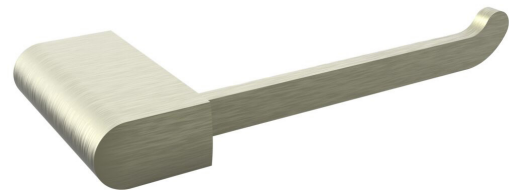

mizu

Mizu Soothe Toilet Roll Holder Brushed Nickel

2265092

SPECIFICATIONS	
Recommended Use	Domestic;Hotel;Commercial
Colour Finish	Brushed Nickel
Primary Material	Brass
WARRANTY	
Replacement Only - Domestic Use (Years)	10
Parts Replacement Only (Years)	1
<i>Please refer to Warranty Page for full Terms and Conditions</i>	