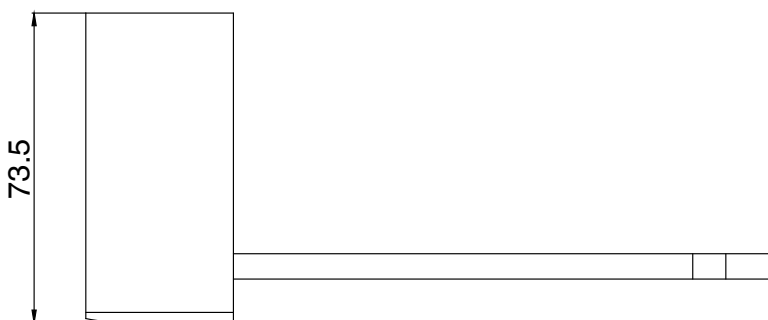

mizu

Mizu Soothe Toilet Roll Holder Brushed Nickel

2265092

SPECIFICATIONS	
Recommended Use	Domestic;Hotel;Commercial
Colour Finish	Brushed Nickel
Primary Material	Brass
WARRANTY	
Replacement Only - Domestic Use (Years)	10
Parts Replacement Only (Years)	1
<i>Please refer to Warranty Page for full Terms and Conditions</i>	