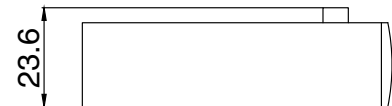

mizu

Mizu Soothe Toilet Roll Holder Brushed Nickel

2265092

SPECIFICATIONS	
Recommended Use	Domestic;Hotel;Commercial
Colour Finish	Brushed Nickel
Primary Material	Brass
WARRANTY	
Replacement Only - Domestic Use (Years)	10
Parts Replacement Only (Years)	1
<i>Please refer to Warranty Page for full Terms and Conditions</i>	