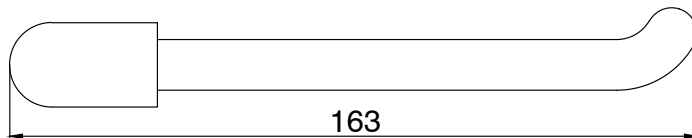

mizu

Mizu Soothe Toilet Roll Holder Brushed Nickel

2265092

SPECIFICATIONS	
Recommended Use	Domestic;Hotel;Commercial
Colour Finish	Brushed Nickel
Primary Material	Brass
WARRANTY	
Replacement Only - Domestic Use (Years)	10
Parts Replacement Only (Years)	1
<i>Please refer to Warranty Page for full Terms and Conditions</i>	