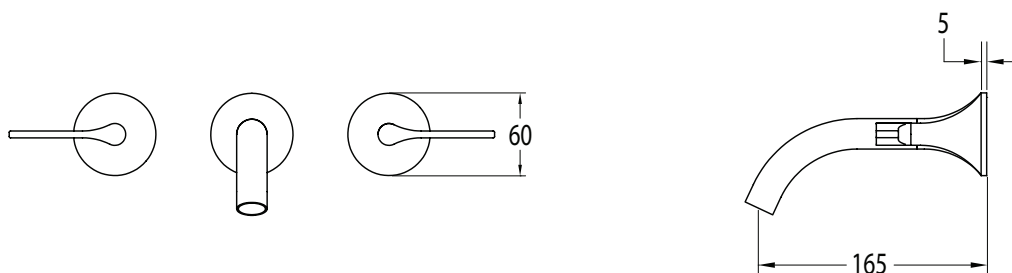

SUSSEX

Sussex Oria Wall Bath Set 165mm PVD Brushed Bronze

2265686

SPECIFICATIONS

Recommended Use	Residential;Commercial
Colour Finish	Brushed Bronze
Primary Material	DR Brass
Recommended Pressure Range	150 - 500 kPa as per AS3500
Max Continuous Working Temperature (deg C)	65
Min Continuous Working Temperature (deg C)	1

WARRANTY

Residential Use (Years)	40
Commercial Use (Years)	10

Please refer to Sussex Warranty page for full Terms and Conditions

Dimensions are nominal measurements only.

CLEANING RECOMMENDATIONS:

We recommend the use of soapy water or approved cleaners. This product should not be cleaned with abrasive materials. Damage caused by any improper treatment is not covered by the product warranty. Refer to Warranty Conditions

Disclaimer: Products in this specification manual must by regulation be installed by licensed and registered trade people. The manufacturer/distributor reserves the right to vary specifications or delete models from their range without prior notification. Dimensions are nominal measurements only. Dimensions and set-outs listed are correct at time of publication however the manufacturer/distributor takes no responsibility for printing errors.

Published 30/03/2026

To see the complete Sussex range go to www.reece.com.au