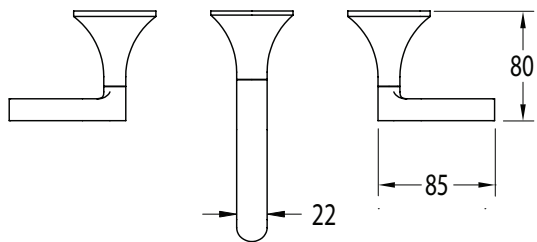

SUSSEX

Sussex Oria Wall Bath Set 165mm PVD Brushed Bronze

2265686

SPECIFICATIONS

Recommended Use	Residential;Commercial
Colour Finish	Brushed Bronze
Primary Material	DR Brass
Recommended Pressure Range	150 - 500 kPa as per AS3500
Max Continuous Working Temperature (deg C)	65
Min Continuous Working Temperature (deg C)	1

WARRANTY

Residential Use (Years)	40
Commercial Use (Years)	10

Please refer to Sussex Warranty page for full Terms and Conditions

Dimensions are nominal measurements only.

CLEANING RECOMMENDATIONS:

We recommend the use of soapy water or approved cleaners. This product should not be cleaned with abrasive materials. Damage caused by any improper treatment is not covered by the product warranty. Refer to Warranty Conditions

Disclaimer: Products in this specification manual must by regulation be installed by licensed and registered trade people. The manufacturer/distributor reserves the right to vary specifications or delete models from their range without prior notification. Dimensions are nominal measurements only. Dimensions and set-outs listed are correct at time of publication however the manufacturer/distributor takes no responsibility for printing errors.

Published 30/03/2026

To see the complete Sussex range go to www.reece.com.au