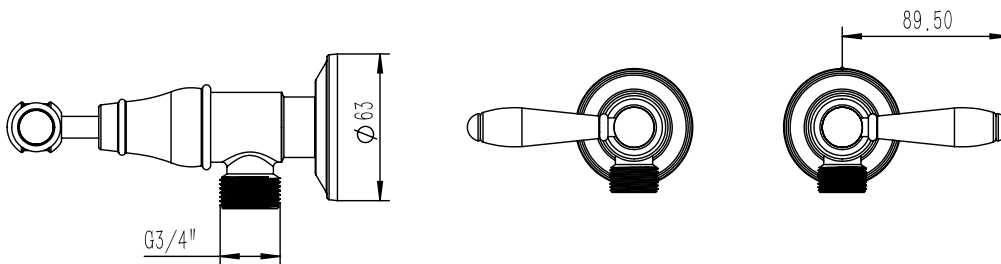

Milli Voir Washing Machine Stops Lever Porcelain Handles Brushed Gold

2266248

SPECIFICATIONS

Recommended Use	Domestic, Hotel & Commercial
Colour	Brushed Gold
Body Material	DR Brass
Recommended Pressure Range	150 - 500 kPa
Maximum Continuous Working Temperature	80 deg C
Suitable for Storage Tank Hot Water	Yes
Suitable for Continuous Flow Hot Water	Yes
Suitable for Gravity Feed Hot Water	No

WARRANTY

Warranty - Domestic Use	15 Years
Spare Parts & Labour	12 Months

Please refer to Warranty Page for full Terms and Conditions

Dimensions are nominal measurements only.

CLEANING RECOMMENDATIONS:

We recommend the use of soapy water or approved cleaners. This product should not be cleaned with abrasive materials. Damage caused by any improper treatment is not covered by the product warranty. Refer to Warranty Conditions

Disclaimer: Products in this specification manual must by regulation be installed by licensed and registered trade people. The manufacturer/distributor reserves the right to vary specifications or delete models from their range without prior notification. Dimensions are nominal measurements only. Dimensions and set-outs listed are correct at time of publication however the manufacturer/distributor takes no responsibility for printing errors.

Published 19/03/2024

To see the complete Milli range go to www.reece.com.au

WaterMark
AS/NZS 3718
WMK26341