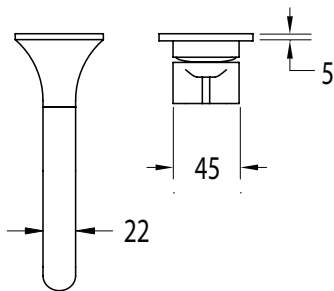

Dimensions are nominal measurements only.

CLEANING RECOMMENDATIONS:

We recommend the use of soapy water or approved cleaners. This product should not be cleaned with abrasive materials. Damage caused by any improper treatment is not covered by the product warranty. Refer to Warranty Conditions

Disclaimer: Products in this specification manual must by regulation be installed by licensed and registered trade people. The manufacturer/distributor reserves the right to vary specifications or delete models from their range without prior notification. Dimensions are nominal measurements only. Dimensions and set-outs listed are correct at time of publication however the manufacturer/distributor takes no responsibility for printing errors.

Published 02/07/2021

To see the complete Milli range go to www.reece.com.au