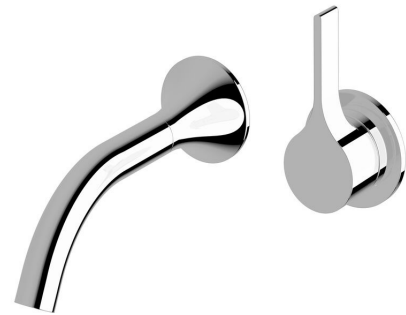

Dimensions are nominal measurements only.

CLEANING RECOMMENDATIONS:

We recommend the use of soapy water or approved cleaners. This product should not be cleaned with abrasive materials. Damage caused by any improper treatment is not covered by the product warranty. Refer to Warranty Conditions

Disclaimer: Products in this specification manual must by regulation be installed by licensed and registered trade people. The manufacturer/distributor reserves the right to vary specifications or delete models from their range without prior notification. Dimensions are nominal measurements only. Dimensions and set-outs listed are correct at time of publication however the manufacturer/distributor takes no responsibility for printing errors.

Published 02/07/2021

To see the complete Milli range go to www.reece.com.au