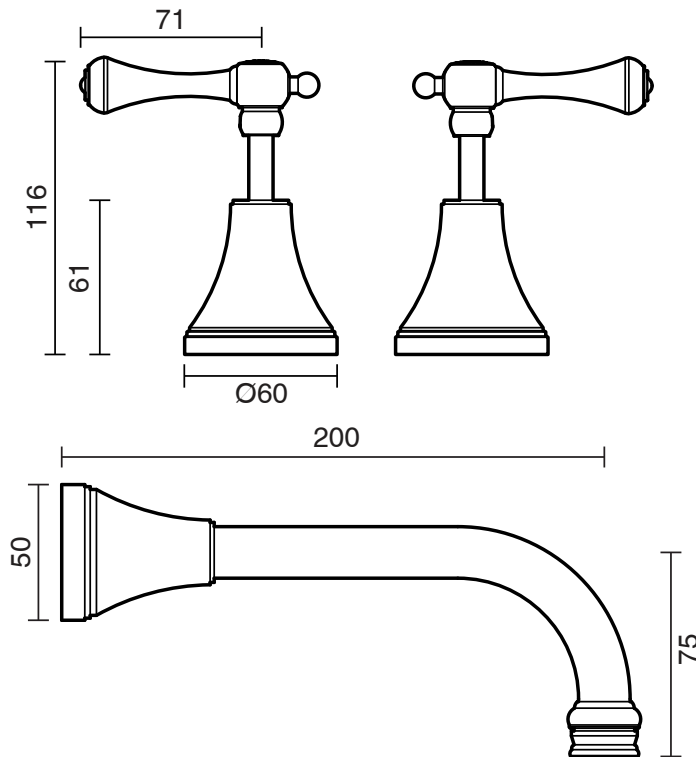

KADO

Kado Era Wall Basin Set 200mm Lever Handle Brass Gold (5 Star)

9508837

SPECIFICATIONS	
Recommended Use	Domestic, Hotel & Commercial
Colour	Brass Gold
Finish	Polished
Material	DR Brass
Recommended Pressure Range	150 - 500 kPa
Maximum Continuous Working Temperature	80 deg C
Suitable for Storage Tank Hot Water	Yes
Suitable for Continuous Flow Hot Water	Yes
Suitable for Gravity Feed Hot Water	No
WARRANTY	
Warranty - Domestic Use	10 Years
Spare Parts & Labour	12 Months
<i>Please refer to Warranty Page for full Terms and Conditions</i>	