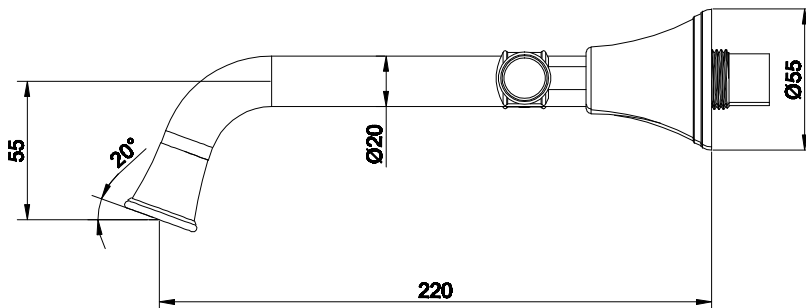

Posh Canterbury Wall Basin Set 220mm Lever Porcelain Handles Chrome (4 Star)

9509387

SPECIFICATIONS

Recommended Use	Domestic;Hotel;Commercial
Colour Finish	Chrome
Primary Material	DR Brass
Recommended Pressure Range	150 - 500 kPa as per AS3500
Max Continuous Working Temperature (deg C)	80
Min Continuous Working Temperature (deg C)	5
Hot Water Unit Suitability	Storage Tank;Continuous Flow

WARRANTY

Warranty - Domestic Use (Years)	10
Spare Parts & Labour (Years)	1

Please refer to Warranty Page for full Terms and Conditions

Dimensions are nominal measurements only.

CLEANING RECOMMENDATIONS:

We recommend the use of soapy water or approved cleaners. This product should not be cleaned with abrasive materials. Damage caused by any improper treatment is not covered by the product warranty. Refer to Warranty Conditions

Disclaimer: Products in this specification manual must by regulation be installed by licensed and registered trade people. The manufacturer/distributor reserves the right to vary specifications or delete models from their range without prior notification. Dimensions are nominal measurements only. Dimensions and set-outs listed are correct at time of publication however the manufacturer/distributor takes no responsibility for printing errors.

Published 27/03/2025

To see the complete Posh range go to www.reece.com.au