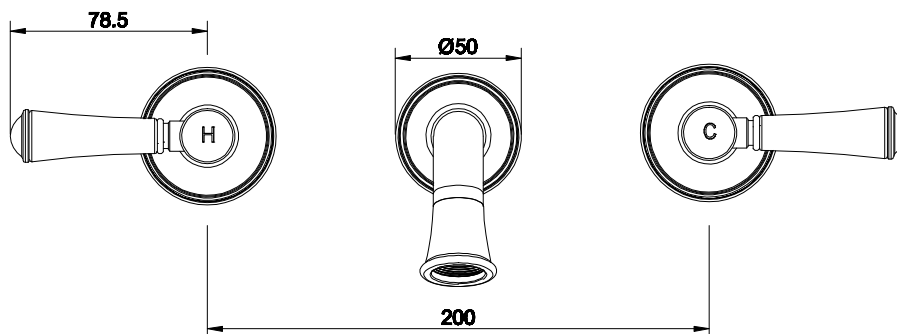

Posh Canterbury Wall Basin Set 220mm Lever Porcelain Handles Chrome (4 Star)

9509387

SPECIFICATIONS

Recommended Use	Domestic;Hotel;Commercial
Colour Finish	Chrome
Primary Material	DR Brass
Recommended Pressure Range	150 - 500 kPa as per AS3500
Max Continuous Working Temperature (deg C)	80
Min Continuous Working Temperature (deg C)	5
Hot Water Unit Suitability	Storage Tank;Continuous Flow

WARRANTY

Warranty - Domestic Use (Years)	10
Spare Parts & Labour (Years)	1

Please refer to Warranty Page for full Terms and Conditions

Dimensions are nominal measurements only.

CLEANING RECOMMENDATIONS:

We recommend the use of soapy water or approved cleaners. This product should not be cleaned with abrasive materials. Damage caused by any improper treatment is not covered by the product warranty. Refer to Warranty Conditions

Disclaimer: Products in this specification manual must by regulation be installed by licensed and registered trade people. The manufacturer/distributor reserves the right to vary specifications or delete models from their range without prior notification. Dimensions are nominal measurements only. Dimensions and set-outs listed are correct at time of publication however the manufacturer/distributor takes no responsibility for printing errors.

Published 27/03/2025

To see the complete Posh range go to www.reece.com.au