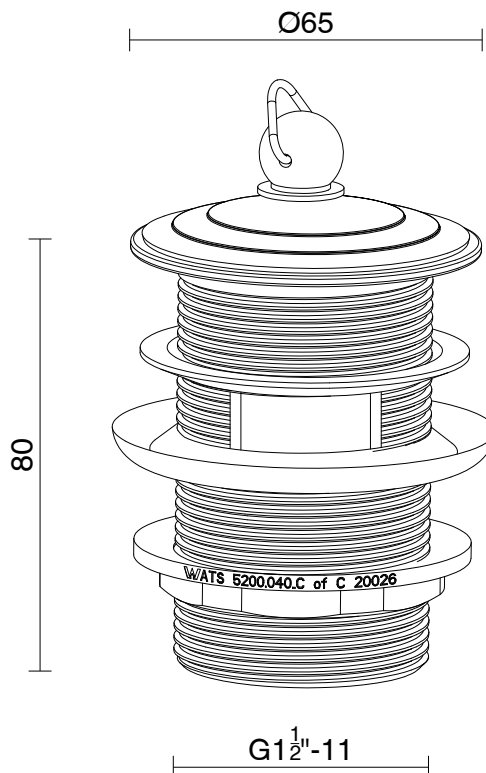

mizu

Mizu Drift 40mm Plug & Waste with Overflow Matte Black

9512185

SPECIFICATIONS	
Recommended Use	Domestic, Hotel & Commercial
Body Material	DR Brass
Colour	Matte Black
Finish	Matte
Overflow Configuration	Overflow
Waste Size	40 mm
WARRANTY	
Replacement Only - Domestic Use	12 Months
<i>Please refer to Warranty Page for full Terms and Conditions</i>	