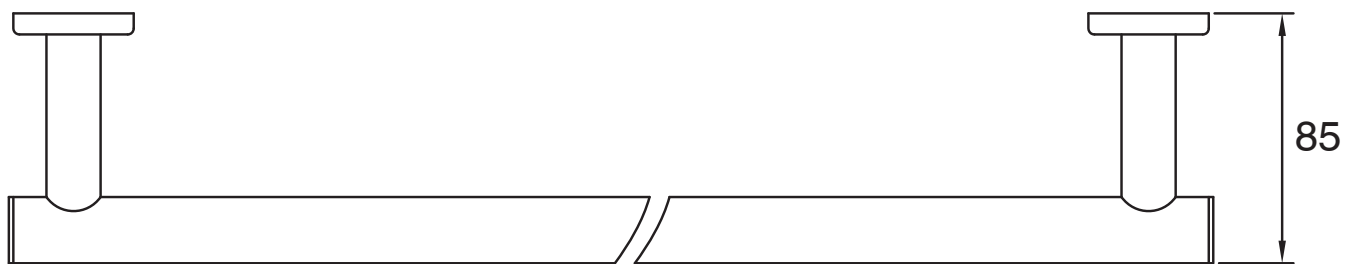

Mizu Drift Single Towel Rail 900mm Brushed Nickel

9512551

SPECIFICATIONS

Recommended Use	Domestic, Hotel & Commercial
Colour	Brushed Nickel
Material	Brass

WARRANTY

Replacement Only - Domestic Use	10 Years
Parts Replacement Only	12 Months

Please refer to Warranty Page for full Terms and Conditions

Dimensions are nominal measurements only.

CLEANING RECOMMENDATIONS:

We recommend the use of soapy water or approved cleaners. This product should not be cleaned with abrasive materials. Damage caused by any improper treatment is not covered by the product warranty. Refer to Warranty Conditions

Disclaimer: Products in this specification manual must by regulation be installed by licensed and registered trade people. The manufacturer/distributor reserves the right to vary specifications or delete models from their range without prior notification. Dimensions are nominal measurements only. Dimensions and set-outs listed are correct at time of publication however the manufacturer/distributor takes no responsibility for printing errors.

Published 21/03/2024

To see the complete Mizu range go to www.reece.com.au