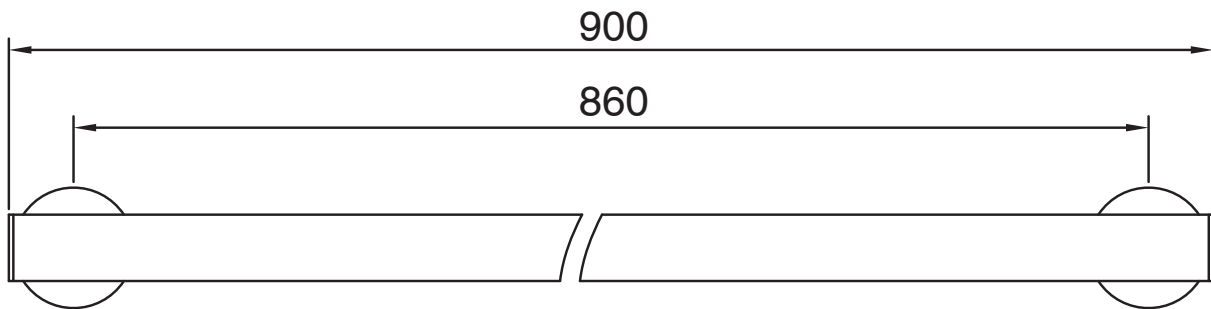

Mizu Drift Single Towel Rail 900mm Brushed Nickel

9512551

SPECIFICATIONS

Recommended Use	Domestic, Hotel & Commercial
Colour	Brushed Nickel
Material	Brass

WARRANTY

Replacement Only - Domestic Use	10 Years
Parts Replacement Only	12 Months

Please refer to Warranty Page for full Terms and Conditions

Dimensions are nominal measurements only.

CLEANING RECOMMENDATIONS:

We recommend the use of soapy water or approved cleaners. This product should not be cleaned with abrasive materials. Damage caused by any improper treatment is not covered by the product warranty. Refer to Warranty Conditions

Disclaimer: Products in this specification manual must by regulation be installed by licensed and registered trade people. The manufacturer/distributor reserves the right to vary specifications or delete models from their range without prior notification. Dimensions are nominal measurements only. Dimensions and set-outs listed are correct at time of publication however the manufacturer/distributor takes no responsibility for printing errors.

Published 21/03/2024

To see the complete Mizu range go to www.reece.com.au