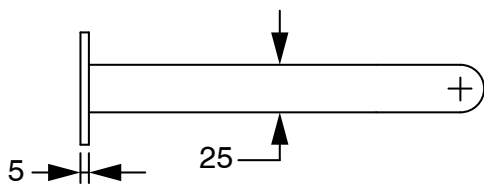

Milli Pure Progressive Wall Basin Mixer Tap System 200mm PVD Brushed Gold (3 Star)

9510963

| SPECIFICATIONS | |
|--------------------------------------------------------------------|------------------------------|
| Recommended Use | Domestic;Hotel;Commercial |
| Colour Finish | Brushed Gold |
| Primary Material | DR Brass |
| Recommended Pressure Range | 150 - 500 kPa as per AS3500 |
| Max Continuous Working Temperature (deg C) | 65 |
| Min Continuous Working Temperature (deg C) | 5 |
| Hot Water Unit Suitability | Storage Tank;Continuous Flow |
| WARRANTY | |
| Warranty - Domestic Use (Years) | 15 |
| Spare Parts & Labour (Years) | 1 |
| <i>Please refer to Warranty Page for full Terms and Conditions</i> | |