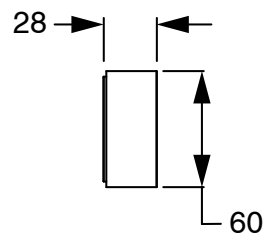

Milli Pure Progressive Wall Basin Mixer Tap System 200mm PVD Brushed Gold (3 Star)

9510963

| SPECIFICATIONS | |
|--------------------------------------------------------------------|------------------------------|
| Recommended Use | Domestic;Hotel;Commercial |
| Colour Finish | Brushed Gold |
| Primary Material | DR Brass |
| Recommended Pressure Range | 150 - 500 kPa as per AS3500 |
| Max Continuous Working Temperature (deg C) | 65 |
| Min Continuous Working Temperature (deg C) | 5 |
| Hot Water Unit Suitability | Storage Tank;Continuous Flow |
| WARRANTY | |
| Warranty - Domestic Use (Years) | 15 |
| Spare Parts & Labour (Years) | 1 |
| <i>Please refer to Warranty Page for full Terms and Conditions</i> | |