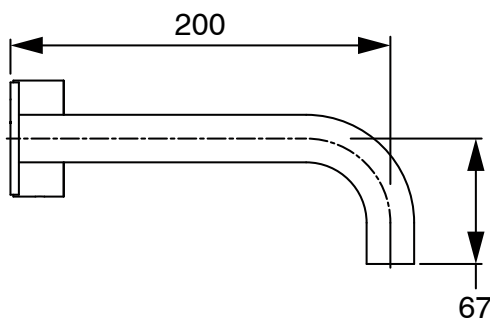

Milli Pure Progressive Wall Basin Mixer Tap System 200mm PVD Brushed Gold (3 Star)

9510963

| SPECIFICATIONS | |
|--------------------------------------------------------------------|------------------------------|
| Recommended Use | Domestic;Hotel;Commercial |
| Colour Finish | Brushed Gold |
| Primary Material | DR Brass |
| Recommended Pressure Range | 150 - 500 kPa as per AS3500 |
| Max Continuous Working Temperature (deg C) | 65 |
| Min Continuous Working Temperature (deg C) | 5 |
| Hot Water Unit Suitability | Storage Tank;Continuous Flow |
| WARRANTY | |
| Warranty - Domestic Use (Years) | 15 |
| Spare Parts & Labour (Years) | 1 |
| <i>Please refer to Warranty Page for full Terms and Conditions</i> | |