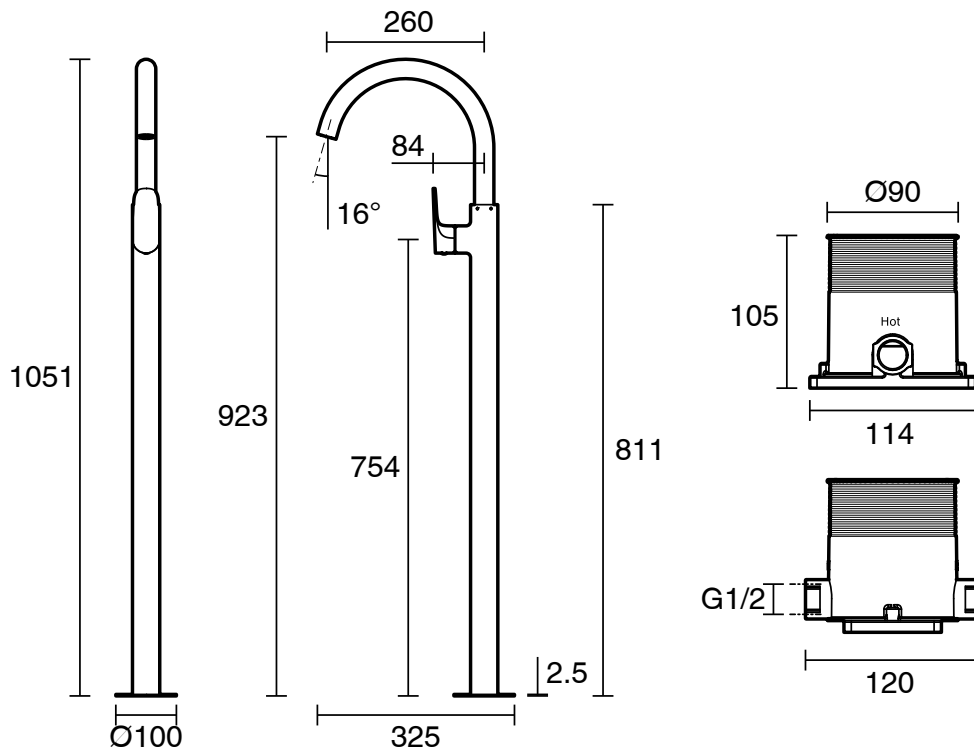

mizu

Mizu Silk Floor Mounted Bath Mixer Kit Brushed Gunmetal

2265873

SPECIFICATIONS	
Recommended Use	Domestic;Commercial;Hotel
Colour Finish	Brushed Gunmetal
Primary Material	DR Brass
Recommended Pressure Range	150 - 500 kPa as per AS3500
Max Continuous Working Temperature (deg C)	70
Min Continuous Working Temperature (deg C)	5
Hot Water Unit Suitability	Storage Tank;Continuous Flow
WARRANTY	
Warranty - Domestic Use (Years)	10
Spare Parts & Labour (Years)	1
<i>Please refer to Warranty Page for full Terms and Conditions</i>	

Disclaimer: Products in this specification manual must by regulation be installed by licensed and registered trade people. The manufacturer/distributor reserves the right to vary specifications or delete models from their range without prior notification. Dimensions are nominal measurements only. Dimensions and set-outs listed are correct at time of publication however the manufacturer/distributor takes no responsibility for printing errors.