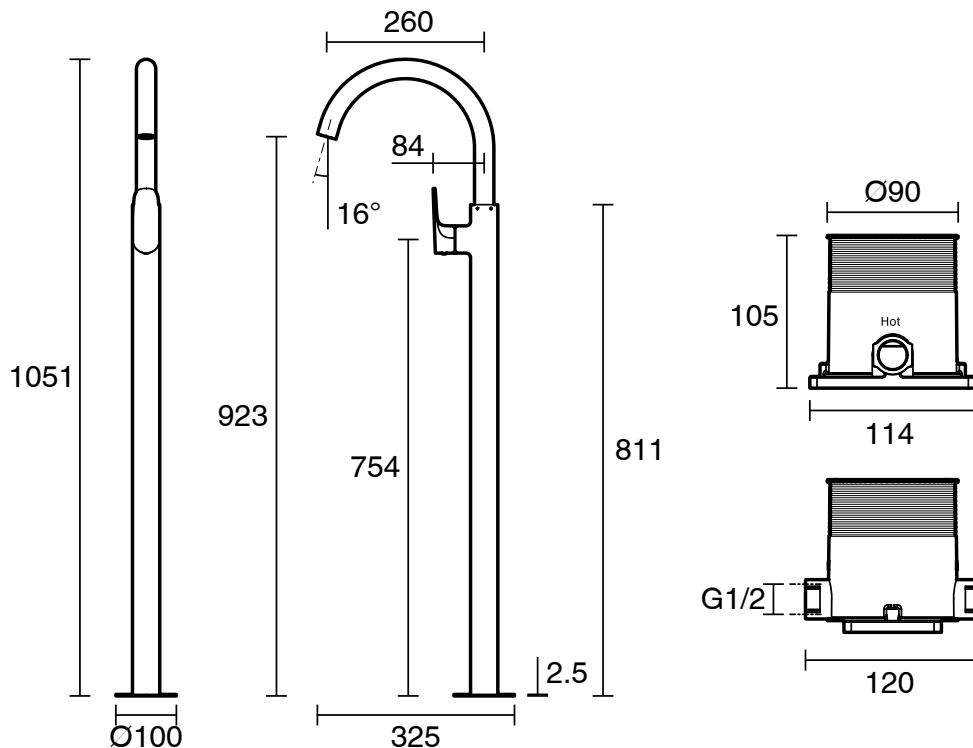

mizu

Mizu Silk Floor Mount Bath Mixer Kit Brushed Gunmetal

2265873

SPECIFICATIONS

Recommended Use	Domestic, Hotel & Commercial
Colour	Brushed Gunmetal
Material	DR Brass
Recommended Pressure Range	150 - 800 kPa
Maximum Continuous Working Temperature	70 deg C
Suitable for Storage Tank Hot Water	Yes
Suitable for Continuous Flow Hot Water	Yes
Suitable for Gravity Feed Hot Water	No

WARRANTY

Warranty - Domestic Use	10 Years
Spare Parts & Labour	12 Months

Please refer to Warranty Page for full Terms and Conditions

Dimensions are nominal measurements only.

CLEANING RECOMMENDATIONS:

We recommend the use of soapy water or approved cleaners. This product should not be cleaned with abrasive materials. Damage caused by any improper treatment is not covered by the product warranty. Refer to Warranty Conditions

Disclaimer: Products in this specification manual must by regulation be installed by licensed and registered trade people. The manufacturer/distributor reserves the right to vary specifications or delete models from their range without prior notification. Dimensions are nominal measurements only. Dimensions and set-outs listed are correct at time of publication however the manufacturer/distributor takes no responsibility for printing errors.

Published 12/10/2023

To see the complete Mizu range go to
www.reece.com.au