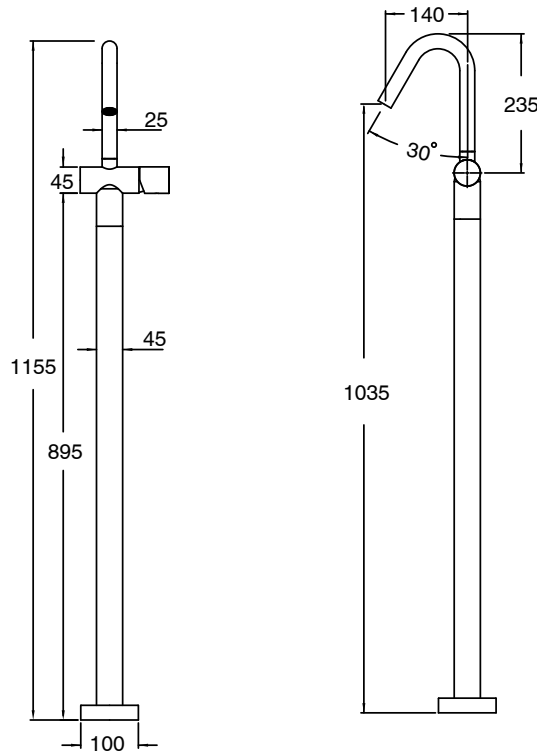

Milli Pure Floor Mounted Basin Mixer Tap Trimset with Linear Textured Handle PVD Brushed Gunmetal (5 Star)
9511797

SPECIFICATIONS	
Recommended Use	Domestic;Hotel;Commercial
Colour Finish	Brushed Gunmetal
Primary Material	DR Brass
Recommended Pressure Range	150 - 500 kPa as per AS3500
Max Continuous Working Temperature (deg C)	65
Min Continuous Working Temperature (deg C)	5
Hot Water Unit Suitability	Storage Tank;Continuous Flow
WARRANTY	
Warranty - Domestic Use (Years)	15
Spare Parts & Labour (Years)	1
<i>Please refer to Warranty Page for full Terms and Conditions</i>	

Disclaimer: Products in this specification manual must by regulation be installed by licensed and registered trade people. The manufacturer/distributor reserves the right to vary specifications or delete models from their range without prior notification. Dimensions are nominal measurements only. Dimensions and set-outs listed are correct at time of publication however the manufacturer/distributor takes no responsibility for printing errors.