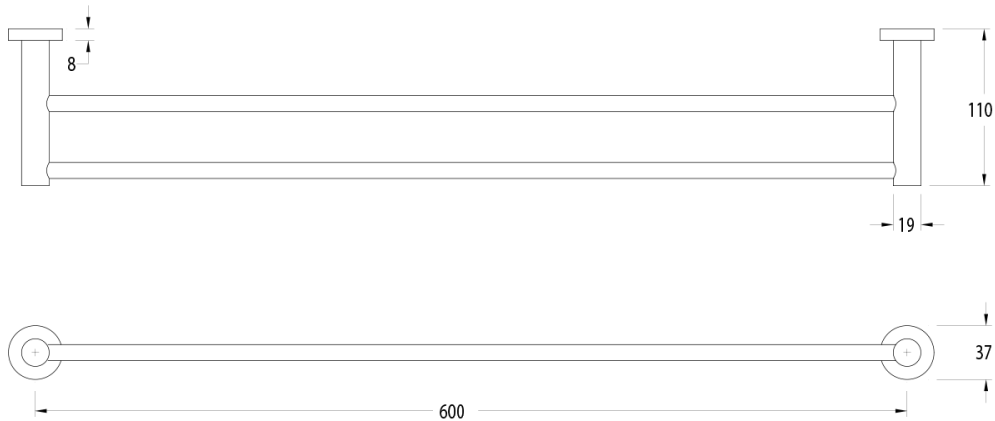

Milli Mood Edit Double Towel Rail 600mm Matte Black

2281243

SPECIFICATIONS

Recommended Use	Domestic, Hotel & Commercial
Colour	Matte Black
Material	DR Brass

WARRANTY

Replacement Only - Domestic Use 15 Years

Please refer to Warranty Page for full Terms and Conditions

Dimensions are nominal measurements only.

CLEANING RECOMMENDATIONS:

We recommend the use of soapy water or approved cleaners. This product should not be cleaned with abrasive materials. Damage caused by any improper treatment is not covered by the product warranty. Refer to Warranty Conditions

Disclaimer: Products in this specification manual must by regulation be installed by licensed and registered trade people. The manufacturer/distributor reserves the right to vary specifications or delete models from their range without prior notification. Dimensions are nominal measurements only. Dimensions and set-outs listed are correct at time of publication however the manufacturer/distributor takes no responsibility for printing errors.

Published 28/03/2022

To see the complete Milli range go to
www.reece.com.au