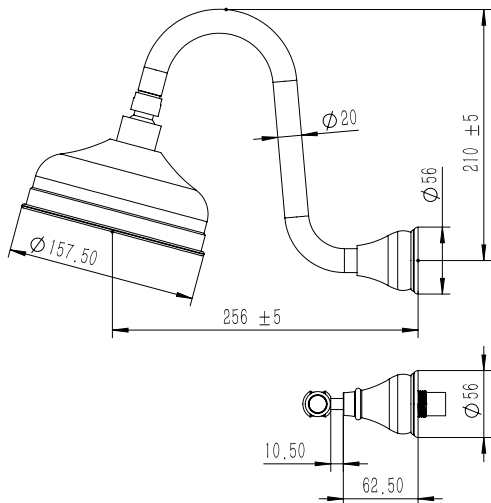

Milli Monument Edit Gooseneck Shower Set Lever Porcelain Handles Matte Black (3 Star)

4204489

SPECIFICATIONS

Recommended Use	Domestic, Hotel & Commercial
Colour	Matte Black with Porcelain Handles
Finish	Matte
Material	DR Brass
Recommended Pressure Range	150 - 500 kPa
Maximum Continuous Working Temperature	80 deg C
Suitable for Storage Tank Hot Water	Yes
Suitable for Continuous Flow Hot Water	Yes
Suitable for Gravity Feed Hot Water	No

WARRANTY

Warranty - Domestic Use	15 Years
Spare Parts & Labour	12 Months

Please refer to Warranty Page for full Terms and Conditions

Dimensions are nominal measurements only.

CLEANING RECOMMENDATIONS:

We recommend the use of soapy water or approved cleaners. This product should not be cleaned with abrasive materials. Damage caused by any improper treatment is not covered by the product warranty. Refer to Warranty Conditions

Disclaimer: Products in this specification manual must by regulation be installed by licensed and registered trade people. The manufacturer/distributor reserves the right to vary specifications or delete models from their range without prior notification. Dimensions are nominal measurements only. Dimensions and set-outs listed are correct at time of publication however the manufacturer/distributor takes no responsibility for printing errors.

Published 05/10/2022

To see the complete Milli range go to www.reece.com.au