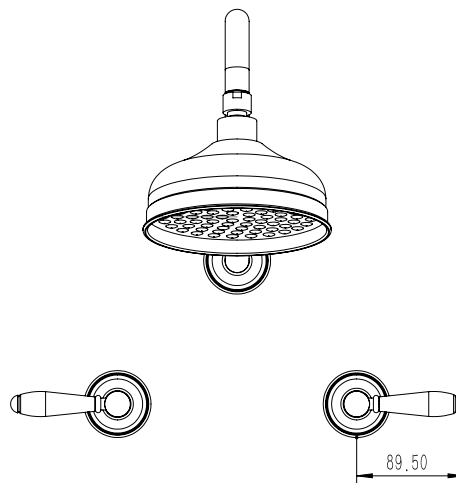

Milli Monument Edit Gooseneck Shower Set Lever Porcelain Handles Matte Black (3 Star)

4204489

SPECIFICATIONS

Recommended Use	Domestic, Hotel & Commercial
Colour	Matte Black with Porcelain Handles
Finish	Matte
Material	DR Brass
Recommended Pressure Range	150 - 500 kPa
Maximum Continuous Working Temperature	80 deg C
Suitable for Storage Tank Hot Water	Yes
Suitable for Continuous Flow Hot Water	Yes
Suitable for Gravity Feed Hot Water	No

WARRANTY

Warranty - Domestic Use	15 Years
Spare Parts & Labour	12 Months

Please refer to Warranty Page for full Terms and Conditions

Dimensions are nominal measurements only.

CLEANING RECOMMENDATIONS:

We recommend the use of soapy water or approved cleaners. This product should not be cleaned with abrasive materials. Damage caused by any improper treatment is not covered by the product warranty. Refer to Warranty Conditions

Disclaimer: Products in this specification manual must by regulation be installed by licensed and registered trade people. The manufacturer/distributor reserves the right to vary specifications or delete models from their range without prior notification. Dimensions are nominal measurements only. Dimensions and set-outs listed are correct at time of publication however the manufacturer/distributor takes no responsibility for printing errors.

Published 05/10/2022

To see the complete Milli range go to www.reece.com.au