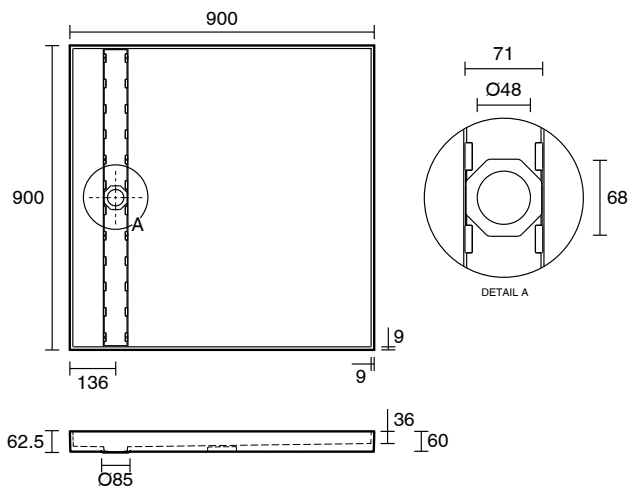

Posh Solus Tile Over Shower Tray with 1140mm Long Rear Matte Black Tile Insert Channel Suits Tiles 9mm and up (For 3 Wall / Alcove Install) 900mm x 900mm

9512243

SPECIFICATIONS

Recommended Use	Domestic, Hotel & Commercial
Shower Base Colour	Grey
Shower Base Material	SMC
Shower Grate Material	Stainless Steel (316 Grade)
Waste Position	Centre Rear
Shower Base Waste Size	50 mm
Weight of Shower Base	20 kg
Usage	Alcove Install

WARRANTY

Warranty - Domestic Use	10 Years
Spare Parts & Labour	12 Months

Please refer to Warranty Page for full Terms and Conditions

Dimensions are nominal measurements only.

CLEANING RECOMMENDATIONS:

We recommend the use of soapy water or approved cleaners. This product should not be cleaned with abrasive materials. Damage caused by any improper treatment is not covered by the product warranty. Refer to Warranty Conditions

Disclaimer: Products in this specification manual must by regulation be installed by licensed and registered trade people. The manufacturer/distributor reserves the right to vary specifications or delete models from their range without prior notification. Dimensions are nominal measurements only. Dimensions and set-outs listed are correct at time of publication however the manufacturer/distributor takes no responsibility for printing errors.

Published 31/07/2023

To see the complete Posh range go to
www.reece.com.au