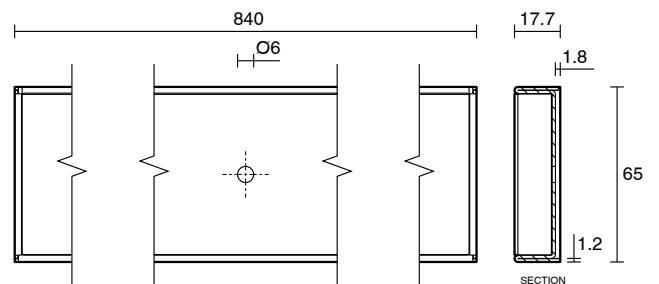

Posh Solus Tile Over Shower Tray with 1140mm Long Rear Matte Black Tile Insert Channel Suits Tiles 9mm and up (For 3 Wall / Alcove Install) 900mm x 900mm

9512243

SPECIFICATIONS

Recommended Use	Domestic, Hotel & Commercial
Shower Base Colour	Grey
Shower Base Material	SMC
Shower Grate Material	Stainless Steel (316 Grade)
Waste Position	Centre Rear
Shower Base Waste Size	50 mm
Weight of Shower Base	20 kg
Usage	Alcove Install

WARRANTY

Warranty - Domestic Use	10 Years
Spare Parts & Labour	12 Months

Please refer to Warranty Page for full Terms and Conditions

Dimensions are nominal measurements only.

CLEANING RECOMMENDATIONS:

We recommend the use of soapy water or approved cleaners. This product should not be cleaned with abrasive materials. Damage caused by any improper treatment is not covered by the product warranty. Refer to Warranty Conditions

Disclaimer: Products in this specification manual must by regulation be installed by licensed and registered trade people. The manufacturer/distributor reserves the right to vary specifications or delete models from their range without prior notification. Dimensions are nominal measurements only. Dimensions and set-outs listed are correct at time of publication however the manufacturer/distributor takes no responsibility for printing errors.

Published 31/07/2023

To see the complete Posh range go to
www.reece.com.au