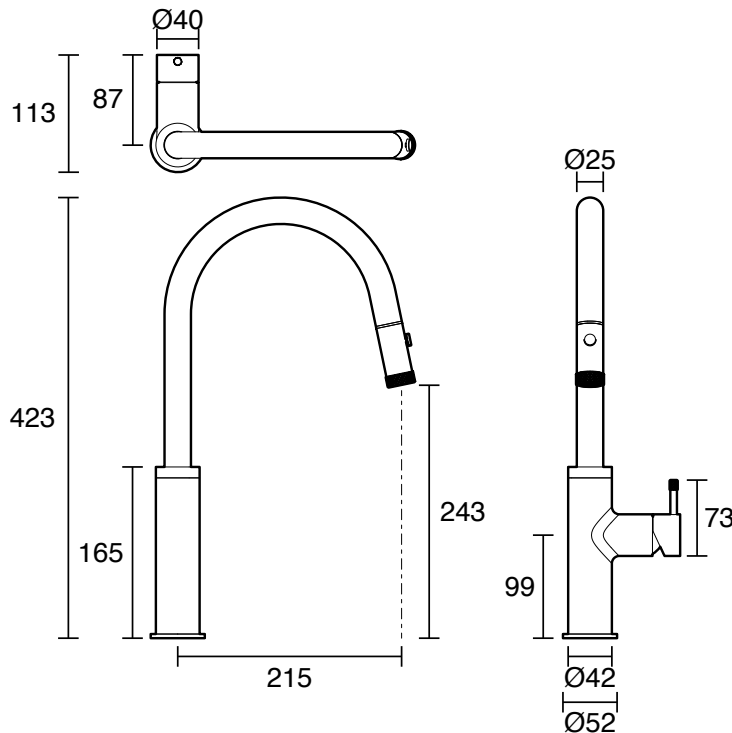

## Sussex Scala Nova Sink Mixer Pull Out Spray Chrome (5 Star) Lead Free

43177

SPECIFICATIONS	
Recommended Use	Residential;Commercial
Colour Finish	Polished Chrome
Primary Material	Lead Free Brass
Recommended Pressure Range	150 - 500 kPa as per AS3500
Max Continuous Working Temperature (deg C)	65
Min Continuous Working Temperature (deg C)	1
WARRANTY	
Residential Use (Years)	40
Commercial Use (Years)	10
<i>Please refer to Sussex Warranty page for full Terms and Conditions</i>	

Dimensions are nominal measurements only.