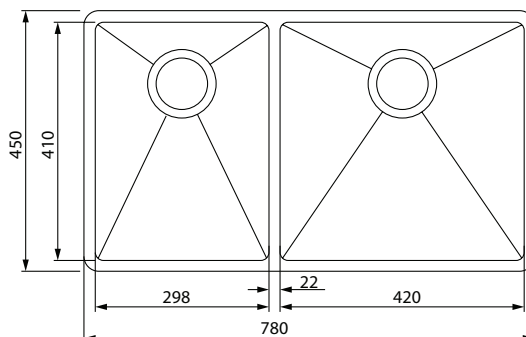

TECHNICAL DATASHEET

BOW BXX 220-42/29 SBL (SINK ONLY)

Product Category	Sinks
Finish	Stainless Steel
Installation	Topmount/Flushmount/ Undermount
Range	BOW
Model	BXX 220-42/29 SBL
Warranty	50 Years

PRODUCT INFORMATION

Article Number	127.0503.561-FPC
Dimensions	780 x 450mm
Cabinet Base	800mm
Bowl Size	420 x 410 x 200mm/34L 298 x 410 x 200mm/24L
Bowl Radius	12mm
Cut-Out Size	Template
Cut-Out Template	Yes
Waste Outlet	Semi Integrated Waste
Overflow	No
Tap Holes	No
Remote Waste	No
Opposite Configuration	Yes