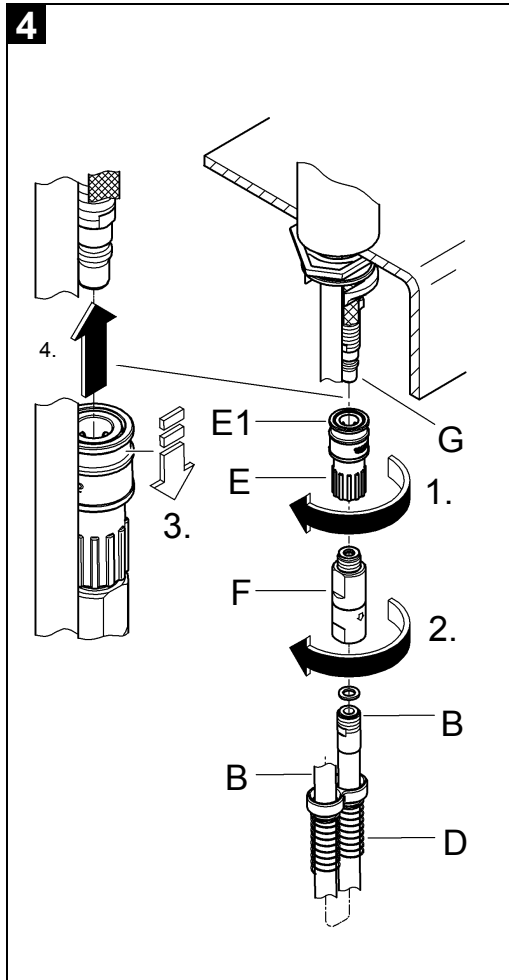

Installation instructions

Installation Instructions

Flush piping system prior and after installation of fitting thoroughly!

This product must be installed in conformance with local codes e.g. AS/NZS 3500 series of standard!

Minimum working pressure 100kPa, recommended working 500kPa,
Maximum temperature 70 degrees, recommended temperature 60 degrees.

Open cold and hot water supply and check connections for leakage!

Care

For directions on the care of this fitting, please refer to the accompanying care instructions.