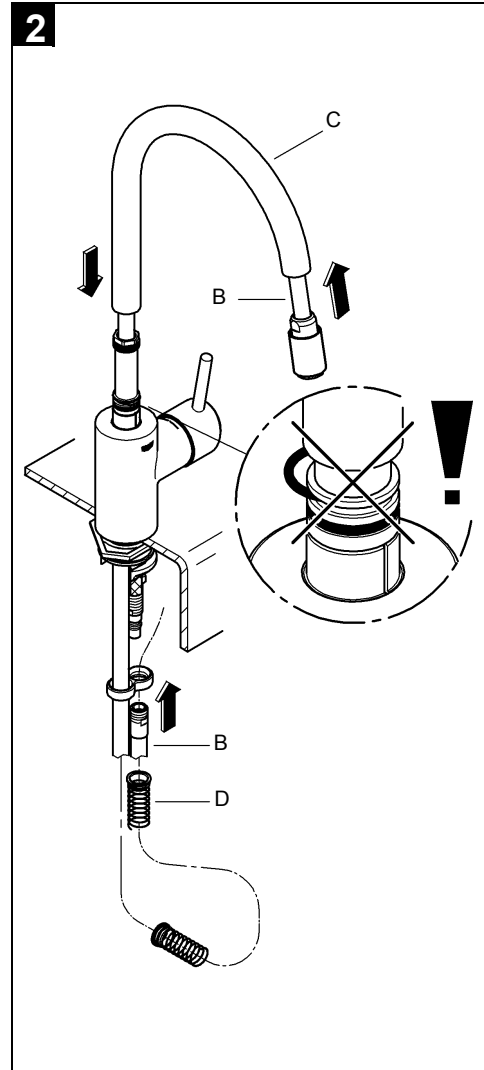

Installation
instructions