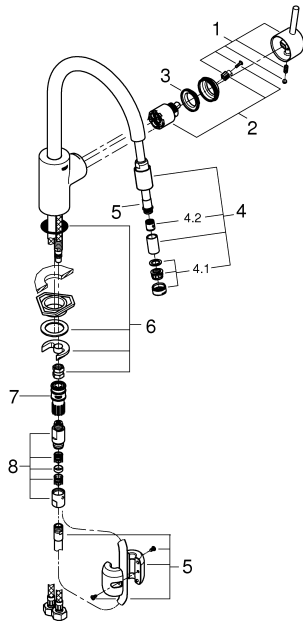

### Product description

**Concetto**  
Single-lever sink mixer  
single hole installation  
**GROHE SilkMove** 35 mm ceramic cartridge  
**GROHE StarLight** chrome finish adjustable  
Flow rate limiter  
Swivel tubular spout  
Swivel area 140°  
Pull-out mousseur  
Flexible connection hoses  
Covered lever fixing  
Rapid installation system

For directions on the care of this fitting, please refer to the accompanying care instructions.

CONCETTO  
 PULL OUT SINK MIXER  
 MODEL #31117001

Pure Freude  
 an Wasser

Spare Parts

Pos.-nr.	Product Description	Order-nr.	Units per package
1	Lever	46754000	1
2	Cartridge	46374000	1
3	Screw coupling	46460000	1
4	Extractable shower	46757000	1
4.1	Mousseur	13929000	1
4.2	Non-return valve	08565000	1
5	Shower hose	48293000	1
6	Shank fastening assembly	46346000	1
7	Quick coupling	12365000	1
8	TBA	46817000	1