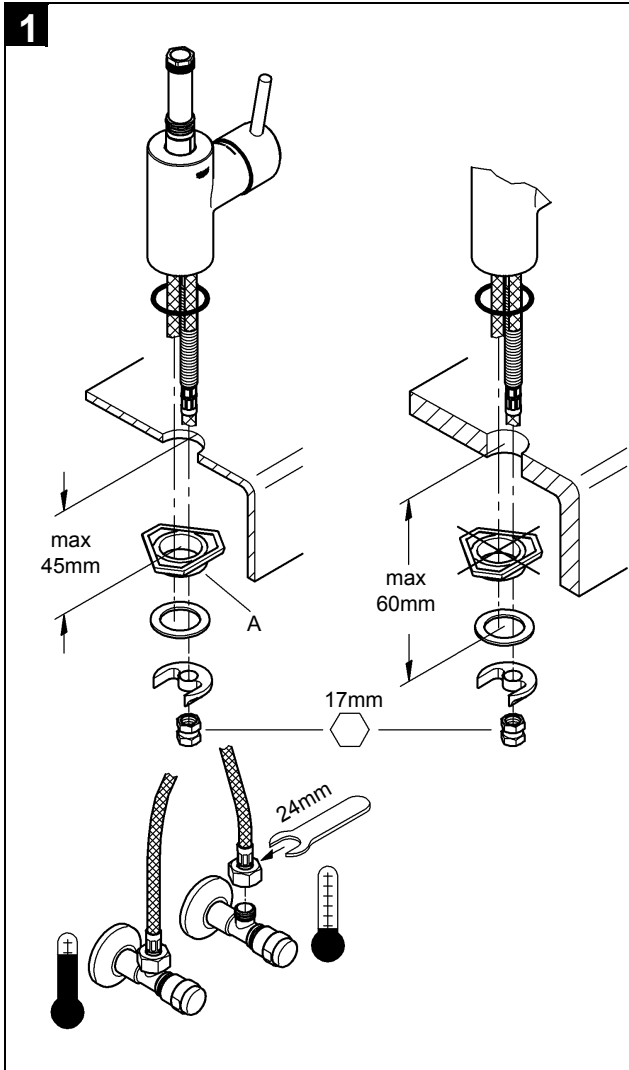

Installation
instructions