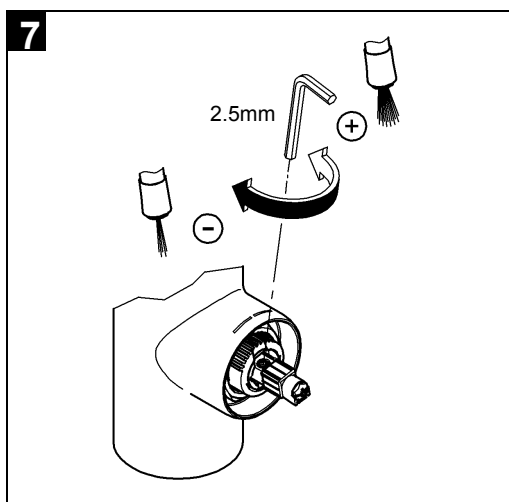

Installation instructions

Installation Instructions

Flush piping system prior and after installation of fitting thoroughly!

This product must be installed in conformance with local codes e.g. AS/NZS 3500 series of standard!

Minimum working pressure 100kPa, recommended working 500kPa,
Maximum temperature 70 degrees, recommended temperature 60 degrees.

Open cold and hot water supply and check connections for leakage!

Care

For directions on the care of this fitting, please refer to the accompanying care instructions.