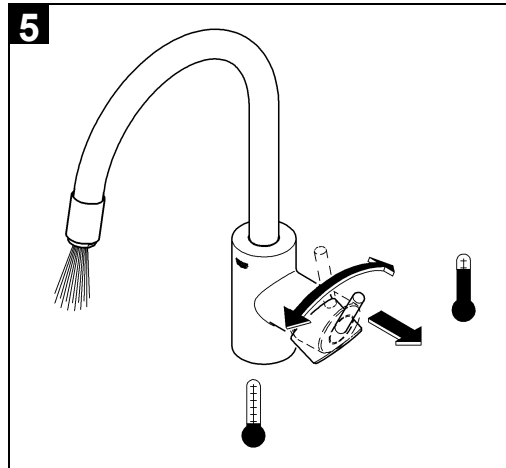

Installation instructions

Installation Instructions

Flush piping system prior and after installation of fitting thoroughly!

This product must be installed in conformance with local codes e.g. AS/NZS 3500 series of standard!

Minimum working pressure 100kPa, recommended working 500kPa,
Maximum temperature 70 degrees, recommended temperature 60 degrees.

Open cold and hot water supply and check connections for leakage!

Care

For directions on the care of this fitting, please refer to the accompanying care instructions.