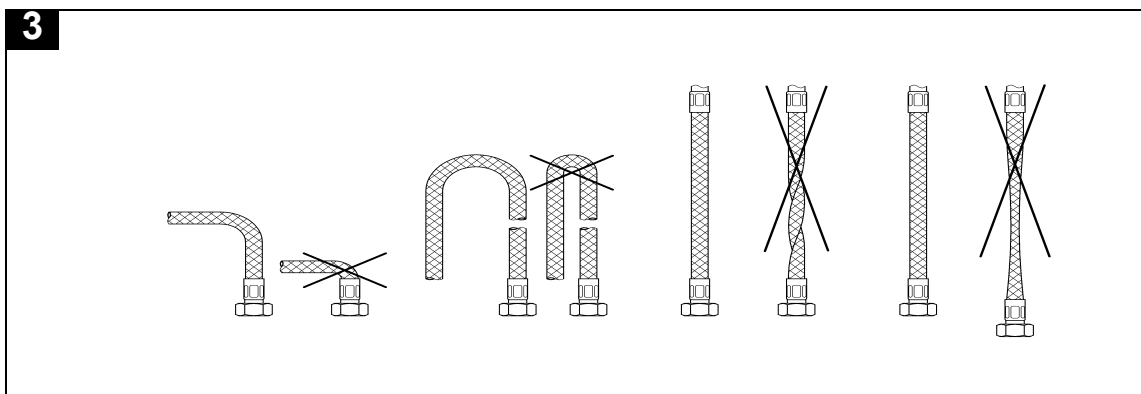

Installation
instructions