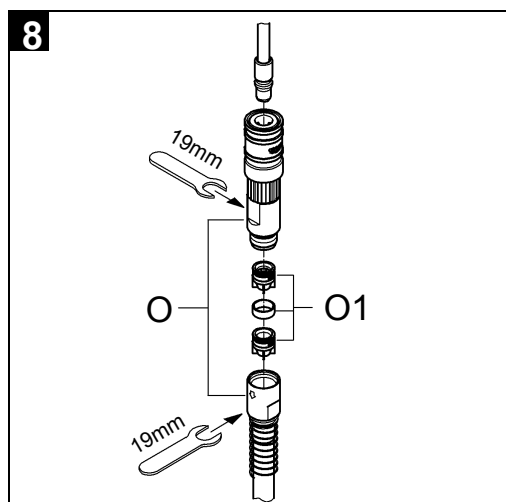

Installation instructions

Installation Instructions

Flush piping system prior and after installation of fitting thoroughly!

This product must be installed in conformance with local codes e.g. AS/NZS 3500 series of standard!

Minimum working pressure 100kPa, recommended working 500kPa,
Maximum temperature 70 degrees, recommended temperature 60 degrees.

Open cold and hot water supply and check connections for leakage!

Care

For directions on the care of this fitting, please refer to the accompanying care instructions.