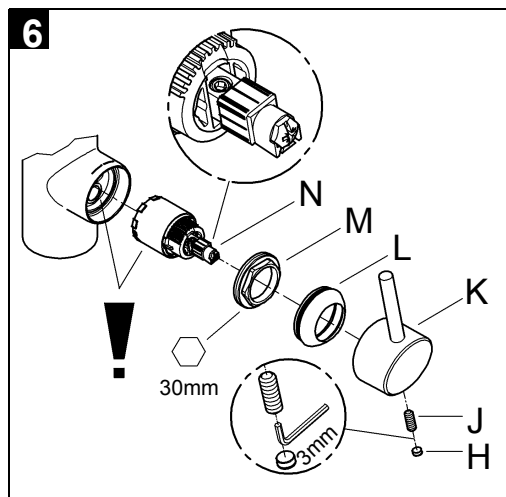

Installation instructions

Installation Instructions

Flush piping system prior and after installation of fitting thoroughly!

This product must be installed in conformance with local codes e.g. AS/NZS 3500 series of standard!

Minimum working pressure 100kPa, recommended working 500kPa,
Maximum temperature 70 degrees, recommended temperature 60 degrees.

Open cold and hot water supply and check connections for leakage!

Care

For directions on the care of this fitting, please refer to the accompanying care instructions.