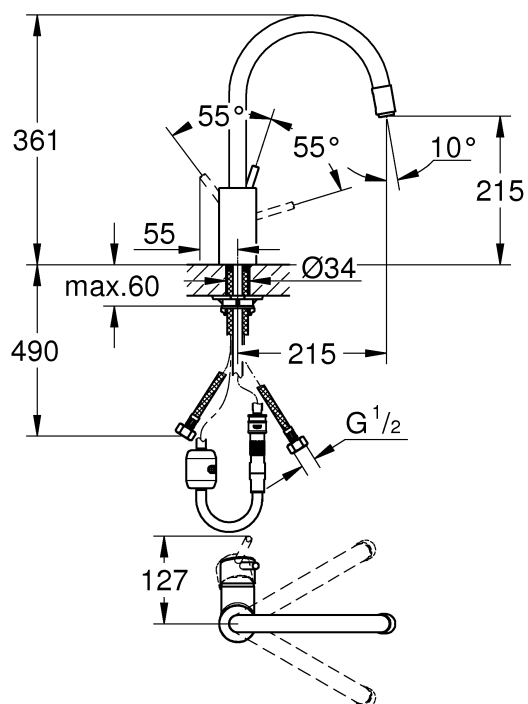

### Product description

**Concetto**  
Single-lever sink mixer  
single hole installation  
**GROHE SilkMove** 35 mm ceramic cartridge  
**GROHE StarLight** chrome finish adjustable  
Flow rate limiter  
Swivel tubular spout  
Swivel area 140°  
Pull-out mousseur  
Flexible connection hoses  
Covered lever fixing  
Rapid installation system

For directions on the care of this fitting, please refer to the accompanying care instructions.

CONCETTO  
 PULL OUT SINK MIXER  
 MODEL #31117001

Pure Freude  
 an Wasser

Spare Parts

Pos.-nr.	Product Description	Order-nr.	Units per package
1	Lever	46754000	1
2	Cartridge	46374000	1
3	Screw coupling	46460000	1
4	Extractable shower	46757000	1
4.1	Mousseur	13929000	1
4.2	Non-return valve	08565000	1
5	Shower hose	48293000	1
6	Shank fastening assembly	46346000	1
7	Quick coupling	12365000	1
8	TBA	46817000	1