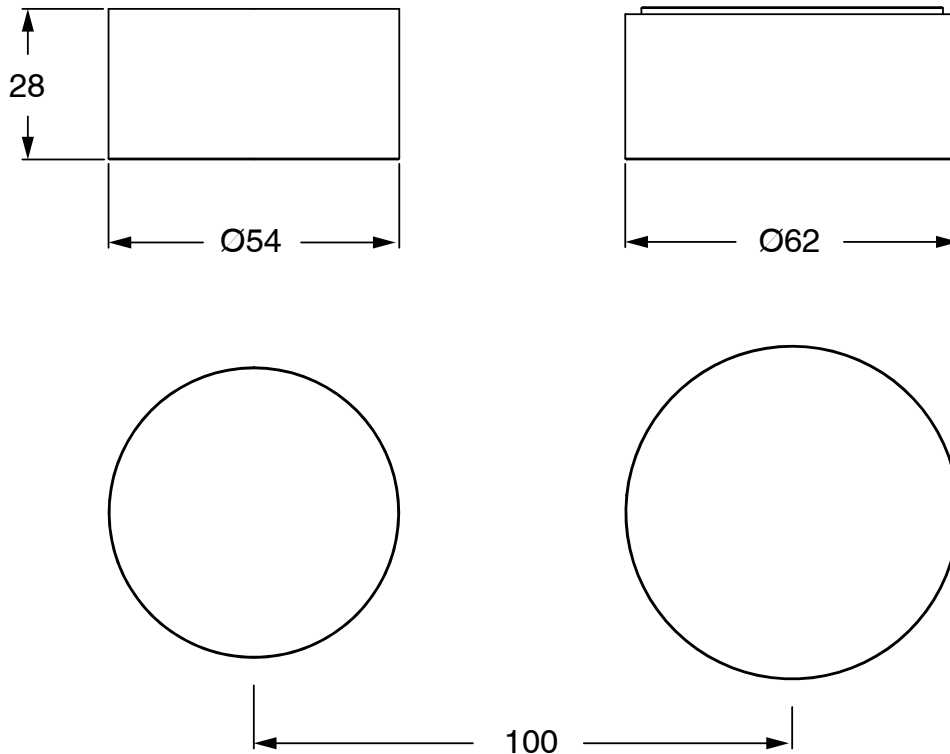

SUSSEX

Sussex Pure Progressive Mixer Tap Diverter System Right Hand PVD Brushed Gunmetal

9511833

SPECIFICATIONS

Recommended Use	Residential;Commercial
Colour Finish	Brushed Smoke Gunmetal
Primary Material	DR Brass
Recommended Pressure Range	150 - 500 kPa as per AS3500
Max Continuous Working Temperature (deg C)	65
Min Continuous Working Temperature (deg C)	1

WARRANTY

Residential Use (Years)	40
Commercial Use (Years)	10

Please refer to Sussex Warranty page for full Terms and Conditions

Dimensions are nominal measurements only.

CLEANING RECOMMENDATIONS:

We recommend the use of soapy water or approved cleaners. This product should not be cleaned with abrasive materials. Damage caused by any improper treatment is not covered by the product warranty. Refer to Warranty Conditions

Disclaimer: Products in this specification manual must by regulation be installed by licensed and registered trade people. The manufacturer/distributor reserves the right to vary specifications or delete models from their range without prior notification. Dimensions are nominal measurements only. Dimensions and set-outs listed are correct at time of publication however the manufacturer/distributor takes no responsibility for printing errors.

Published 01/04/2026

To see the complete Sussex range go to www.reece.com.au