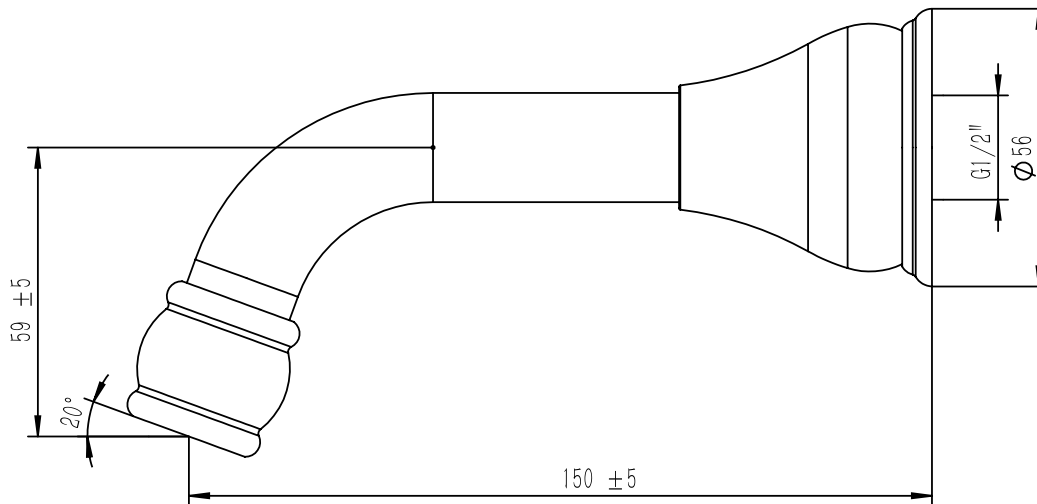

Milli

Milli Voir Wall Bath Spout 150mm Matte Black

2265408

SPECIFICATIONS

Recommended Use	Domestic, hotel and commercial
Colour	Matte Black
Material	DR Brass
Recommended Pressure Range	150 - 500 kPa
Max Continuous Working Pressure	500 kPa
Max Continuous Working Temperature	80 deg C
Suitable for Storage Tank Hot Water	Yes
Suitable for Continuous Flow Hot Water	Yes
Suitable for Gravity Feed Hot Water	No

WARRANTY

Warranty - Domestic Use	15 Years
Spare Parts & Labour	12 Months

Please refer to Warranty Page for full Terms and Conditions

Dimensions are nominal measurements only.

CLEANING RECOMMENDATIONS:

We recommend the use of soapy water or approved cleaners. This product should not be cleaned with abrasive materials. Damage caused by any improper treatment is not covered by the product warranty. Refer to Warranty Conditions

Disclaimer: Products in this specification manual must by regulation be installed by licensed and registered trade people. The manufacturer/distributor reserves the right to vary specifications or delete models from their range without prior notification. Dimensions are nominal measurements only. Dimensions and set-outs listed are correct at time of publication however the manufacturer/distributor takes no responsibility for printing errors.

Published 01/06/2020

To see the complete Milli range go to www.reece.com.au