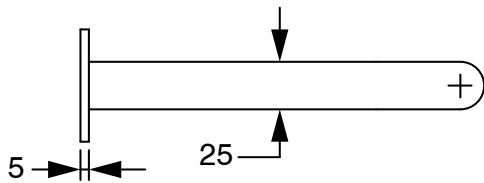

Milli Pure Progressive Wall Basin Mixer Tap System 200mm with Linear Textured Handle PVD Brushed Nickel (3 Star)
9511533

SPECIFICATIONS	
Recommended Use	Domestic;Hotel;Commercial
Colour Finish	Brushed Nickel
Primary Material	DR Brass
Recommended Pressure Range	150 - 500 kPa as per AS3500
Max Continuous Working Temperature (deg C)	65
Min Continuous Working Temperature (deg C)	5
Hot Water Unit Suitability	Storage Tank;Continuous Flow
WARRANTY	
Warranty - Domestic Use (Years)	15
Spare Parts & Labour (Years)	1
<i>Please refer to Warranty Page for full Terms and Conditions</i>	