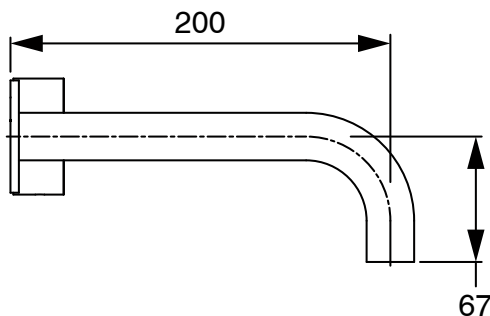

Milli Pure Progressive Wall Basin Mixer Tap System 200mm with Linear Textured Handle PVD Brushed Nickel (3 Star)
9511533

SPECIFICATIONS	
Recommended Use	Domestic;Hotel;Commercial
Colour Finish	Brushed Nickel
Primary Material	DR Brass
Recommended Pressure Range	150 - 500 kPa as per AS3500
Max Continuous Working Temperature (deg C)	65
Min Continuous Working Temperature (deg C)	5
Hot Water Unit Suitability	Storage Tank;Continuous Flow
WARRANTY	
Warranty - Domestic Use (Years)	15
Spare Parts & Labour (Years)	1
<i>Please refer to Warranty Page for full Terms and Conditions</i>	