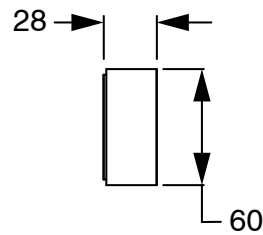

Milli Pure Progressive Wall Basin Mixer Tap System 200mm with Linear Textured Handle PVD Brushed Nickel (3 Star)
9511533

SPECIFICATIONS	
Recommended Use	Domestic;Hotel;Commercial
Colour Finish	Brushed Nickel
Primary Material	DR Brass
Recommended Pressure Range	150 - 500 kPa as per AS3500
Max Continuous Working Temperature (deg C)	65
Min Continuous Working Temperature (deg C)	5
Hot Water Unit Suitability	Storage Tank;Continuous Flow
WARRANTY	
Warranty - Domestic Use (Years)	15
Spare Parts & Labour (Years)	1
<i>Please refer to Warranty Page for full Terms and Conditions</i>	