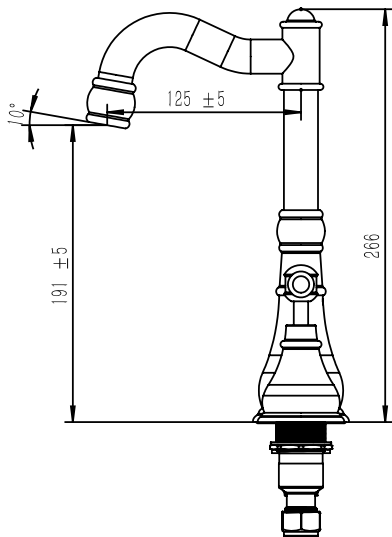

Milli

Milli Voir English Basin Set Lever Handle Brushed Nickel (5 Star)

2265456

SPECIFICATIONS

Recommended Use	Domestic, hotel and commercial
Colour	Brushed Nickel
Material	DR Brass
Recommended Pressure Range	150 - 500 kPa
Max Continuous Working Pressure	500 kPa
Max Continuous Working Temperature	80 deg C
Suitable for Storage Tank Hot Water	Yes
Suitable for Continuous Flow Hot Water	Yes
Suitable for Gravity Feed Hot Water	No

WARRANTY

Warranty - Domestic Use	15 Years
Spare Parts & Labour	12 Months

Please refer to Warranty Page for full Terms and Conditions

Dimensions are nominal measurements only.

CLEANING RECOMMENDATIONS:

We recommend the use of soapy water or approved cleaners. This product should not be cleaned with abrasive materials. Damage caused by any improper treatment is not covered by the product warranty. Refer to Warranty Conditions

Disclaimer: Products in this specification manual must by regulation be installed by licensed and registered trade people. The manufacturer/distributor reserves the right to vary specifications or delete models from their range without prior notification. Dimensions are nominal measurements only. Dimensions and set-outs listed are correct at time of publication however the manufacturer/distributor takes no responsibility for printing errors.

Published 01/06/2020

To see the complete Milli range go to www.reece.com.au