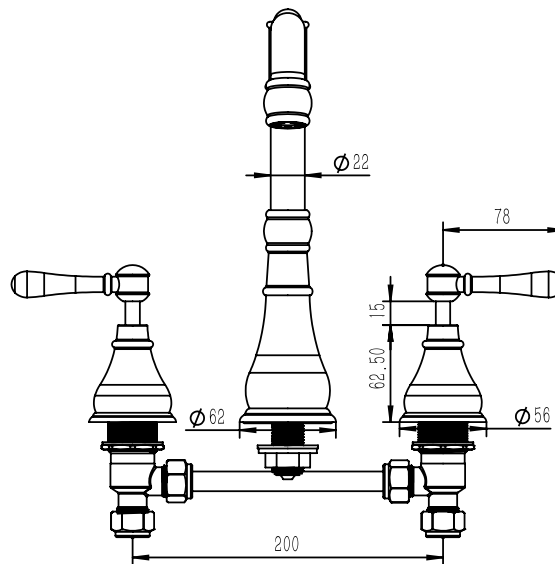

Milli

Milli Voir English Basin Set Lever Handle Brushed Nickel (5 Star)

2265456

SPECIFICATIONS

Recommended Use	Domestic, hotel and commercial
Colour	Brushed Nickel
Material	DR Brass
Recommended Pressure Range	150 - 500 kPa
Max Continuous Working Pressure	500 kPa
Max Continuous Working Temperature	80 deg C
Suitable for Storage Tank Hot Water	Yes
Suitable for Continuous Flow Hot Water	Yes
Suitable for Gravity Feed Hot Water	No

WARRANTY

Warranty - Domestic Use	15 Years
Spare Parts & Labour	12 Months

Please refer to Warranty Page for full Terms and Conditions

Dimensions are nominal measurements only.

CLEANING RECOMMENDATIONS:

We recommend the use of soapy water or approved cleaners. This product should not be cleaned with abrasive materials. Damage caused by any improper treatment is not covered by the product warranty. Refer to Warranty Conditions

Disclaimer: Products in this specification manual must by regulation be installed by licensed and registered trade people. The manufacturer/distributor reserves the right to vary specifications or delete models from their range without prior notification. Dimensions are nominal measurements only. Dimensions and set-outs listed are correct at time of publication however the manufacturer/distributor takes no responsibility for printing errors.

Published 01/06/2020

To see the complete Milli range go to www.reece.com.au