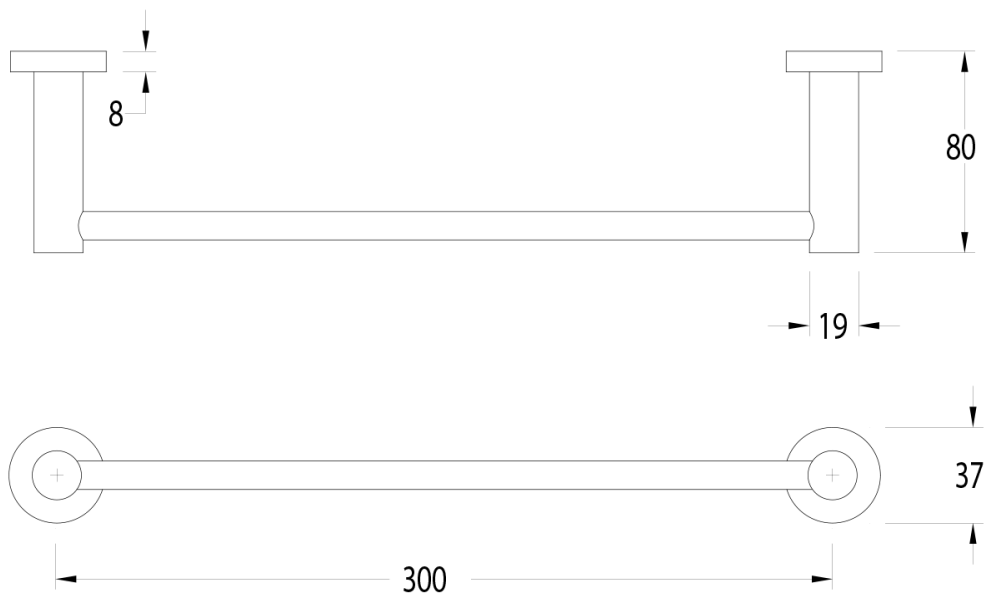

Milli Mood Edit Guest Towel Rail 300mm PVD Brushed Nickel

9511593

SPECIFICATIONS

Recommended Use	Domestic, Hotel & Commercial
Colour	Brushed Nickel
Material	DR Brass

WARRANTY

Replacement Only - Domestic Use 15 Years

Please refer to Warranty Page for full Terms and Conditions

Dimensions are nominal measurements only.

CLEANING RECOMMENDATIONS:

We recommend the use of soapy water or approved cleaners. This product should not be cleaned with abrasive materials. Damage caused by any improper treatment is not covered by the product warranty. Refer to Warranty Conditions

Disclaimer: Products in this specification manual must by regulation be installed by licensed and registered trade people. The manufacturer/distributor reserves the right to vary specifications or delete models from their range without prior notification. Dimensions are nominal measurements only. Dimensions and set-outs listed are correct at time of publication however the manufacturer/distributor takes no responsibility for printing errors.

Published 28/03/2022

To see the complete Milli range go to www.reece.com.au