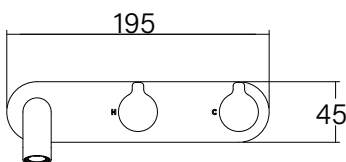

Dimensions are nominal measurements only.

CLEANING RECOMMENDATIONS:

We recommend the use of soapy water or approved cleaners. This product should not be cleaned with abrasive materials. Damage caused by any improper treatment is not covered by the product warranty. Refer to Warranty Conditions

Disclaimer: Products in this specification manual must by regulation be installed by licensed and registered trade people. The manufacturer/distributor reserves the right to vary specifications or delete models from their range without prior notification. Dimensions are nominal measurements only. Dimensions and set-outs listed are correct at time of publication however the manufacturer/distributor takes no responsibility for printing errors.

Published 11/02/2026

To see the complete Faucet Strommen Vara range go to www.reece.com.au