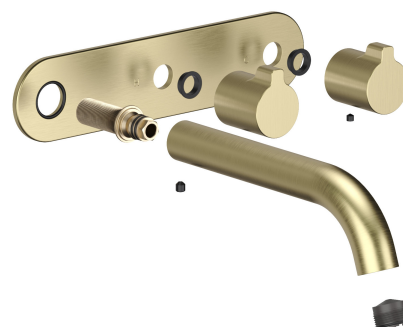

**Faucet Strommen Vara Wall Basin / Bath Hostess Tap System Right Hand 150mm Trimset
Brushed Admiralty Brass (6 Star) Lead Free
40211**

SPECIFICATIONS

Recommended Use	Domestic; Commercial; Hotel
Colour Finish	Brushed Admiralty Brass
Primary Material	DR Brass
Recommended Pressure Range	300 - 500 kPa
Max Continuous Working Temperature (deg C)	65
Min Continuous Working Temperature (deg C)	5
Hot Water Unit Suitability	Storage Tank, Continuous Flow

WARRANTY

Warranty - Domestic Use (Years)	40
Spare Parts & Labour (Years)	10

Please refer to Warranty Page for full Terms and Conditions

Dimensions are nominal measurements only.

CLEANING RECOMMENDATIONS:

We recommend the use of soapy water or approved cleaners. This product should not be cleaned with abrasive materials. Damage caused by any improper treatment is not covered by the product warranty. Refer to Warranty Conditions

Disclaimer: Products in this specification manual must by regulation be installed by licensed and registered trade people. The manufacturer/distributor reserves the right to vary specifications or delete models from their range without prior notification. Dimensions are nominal measurements only. Dimensions and set-outs listed are correct at time of publication however the manufacturer/distributor takes no responsibility for printing errors.

Published 11/02/2026

To see the complete Faucet Strommen Vara range go to www.reece.com.au