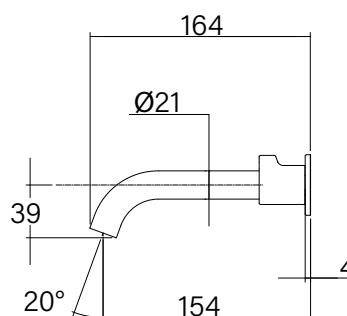

**Faucet Strommen Vara Wall Basin / Bath Hostess Tap System Right Hand 150mm Trimset
Brushed Admiralty Brass (6 Star) Lead Free
40211**

SPECIFICATIONS

Recommended Use	Domestic; Commercial; Hotel
Colour Finish	Brushed Admiralty Brass
Primary Material	DR Brass
Recommended Pressure Range	300 - 500 kPa
Max Continuous Working Temperature (deg C)	65
Min Continuous Working Temperature (deg C)	5
Hot Water Unit Suitability	Storage Tank, Continuous Flow

WARRANTY

Warranty - Domestic Use (Years)	40
Spare Parts & Labour (Years)	10

Please refer to Warranty Page for full Terms and Conditions

Dimensions are nominal measurements only.

CLEANING RECOMMENDATIONS:

We recommend the use of soapy water or approved cleaners. This product should not be cleaned with abrasive materials. Damage caused by any improper treatment is not covered by the product warranty. Refer to Warranty Conditions

Disclaimer: Products in this specification manual must by regulation be installed by licensed and registered trade people. The manufacturer/distributor reserves the right to vary specifications or delete models from their range without prior notification. Dimensions are nominal measurements only. Dimensions and set-outs listed are correct at time of publication however the manufacturer/distributor takes no responsibility for printing errors.

Published 11/02/2026

To see the complete Faucet Strommen Vara range go to www.reece.com.au