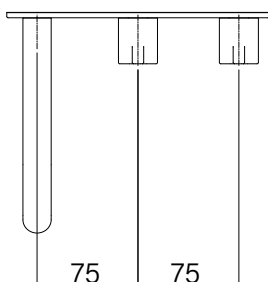

Dimensions are nominal measurements only.

CLEANING RECOMMENDATIONS:

We recommend the use of soapy water or approved cleaners. This product should not be cleaned with abrasive materials. Damage caused by any improper treatment is not covered by the product warranty. Refer to Warranty Conditions

Disclaimer: Products in this specification manual must by regulation be installed by licensed and registered trade people. The manufacturer/distributor reserves the right to vary specifications or delete models from their range without prior notification. Dimensions are nominal measurements only. Dimensions and set-outs listed are correct at time of publication however the manufacturer/distributor takes no responsibility for printing errors.

Published 11/02/2026

To see the complete Faucet Strommen Vara range go to www.reece.com.au