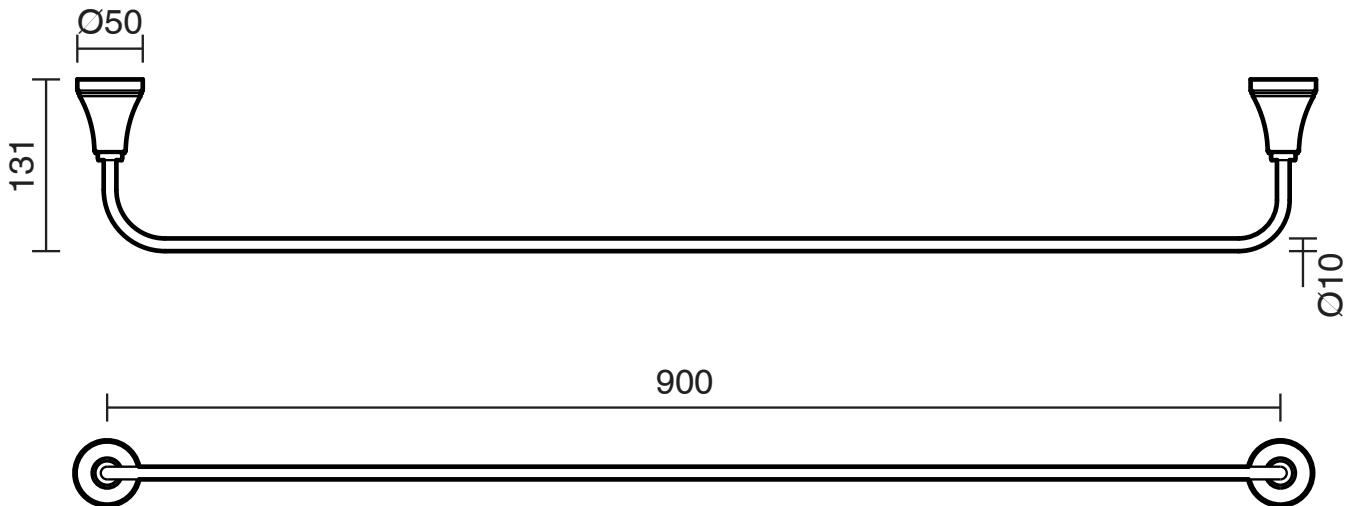

KADO

Kado Era Single Towel Rail 900mm Chrome

9507717

SPECIFICATIONS

Recommended Use	Domestic, Hotel & Commercial
Colour	Chrome
Material	Zinc/Steel

WARRANTY

Replacement Only - Domestic Use	10 Years
Parts Replacement Only	12 Months

Please refer to Warranty Page for full Terms and Conditions

Dimensions are nominal measurements only.

CLEANING RECOMMENDATIONS:

We recommend the use of soapy water or approved cleaners. This product should not be cleaned with abrasive materials. Damage caused by any improper treatment is not covered by the product warranty. Refer to Warranty Conditions

Disclaimer: Products in this specification manual must by regulation be installed by licensed and registered trade people. The manufacturer/distributor reserves the right to vary specifications or delete models from their range without prior notification. Dimensions are nominal measurements only. Dimensions and set-outs listed are correct at time of publication however the manufacturer/distributor takes no responsibility for printing errors.

Published 12/10/2023

To see the complete Kado range go to www.reece.com.au