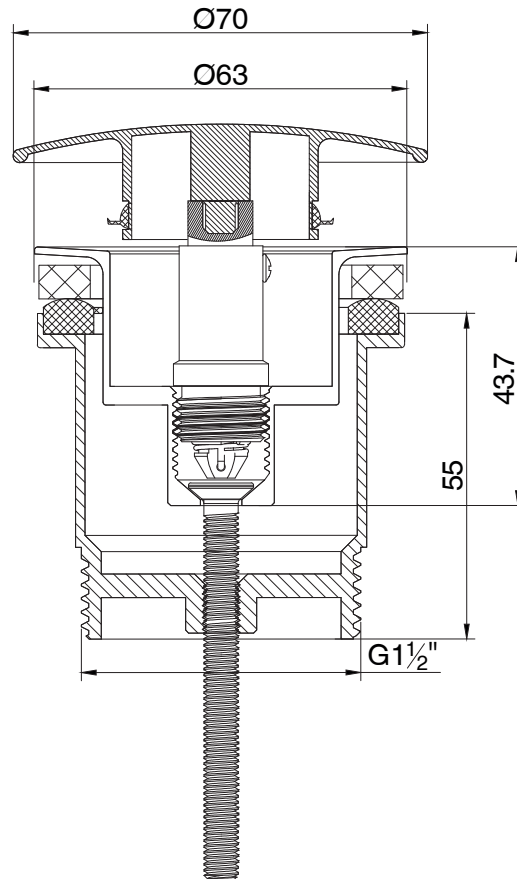

mizu

Mizu Drift Universal DN40 Dome Pop Up Plug & Waste Brushed Gunmetal

247002

SPECIFICATIONS

Recommended Use	Domestic, Hotel & Commercial
Colour	Brushed Gunmetal
Finish	Brushed

WARRANTY

Replacement Only - Domestic Use	12 Months

Please refer to Warranty Page for full Terms and Conditions

Dimensions are nominal measurements only.

CLEANING RECOMMENDATIONS:

We recommend using a soft cloth or moist sponge with soapy water or mild detergent. Rinse with clean water, towel dry after cleaning. Clean regularly to protect surface finish. Do not use chemical or abrasive cleaners, avoid using a scrubbing brush or scourer sponge to clean. A soft brush can be used for hard to reach places. Damage caused by any improper treatment is not covered by the product warranty. Refer to Warranty Conditions.

Disclaimer: Products in this specification manual must by regulation be installed by licensed and registered trade people. The manufacturer/distributor reserves the right to vary specifications or delete models from their range without prior notification. Dimensions are nominal measurements only. Dimensions and set-outs listed are correct at time of publication however the manufacturer/distributor takes no responsibility for printing errors.

Published 04/11/2022

To see the complete Mizu range go to
www.reece.com.au