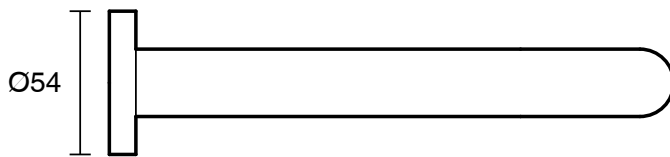

SUSSEX

Sussex Scala 25mm Wall Outlet Curved 200mm Brushed Gunmetal (3 Star)

2263736

SPECIFICATIONS

Recommended Use	Residential;Commercial
Colour Finish	Brushed Gunmetal
Primary Material	DR Brass
Recommended Pressure Range	150 - 500 kPa as per AS3500
Max Continuous Working Temperature (deg C)	65
Min Continuous Working Temperature (deg C)	1

WARRANTY

Residential Use (Years)	40
Commercial Use (Years)	10

Please refer to Sussex Warranty page for full Terms and Conditions

Dimensions are nominal measurements only.

CLEANING RECOMMENDATIONS:

We recommend the use of soapy water or approved cleaners. This product should not be cleaned with abrasive materials. Damage caused by any improper treatment is not covered by the product warranty. Refer to Warranty Conditions

Disclaimer: Products in this specification manual must by regulation be installed by licensed and registered trade people. The manufacturer/distributor reserves the right to vary specifications or delete models from their range without prior notification. Dimensions are nominal measurements only. Dimensions and set-outs listed are correct at time of publication however the manufacturer/distributor takes no responsibility for printing errors.

Published 31/03/2026

To see the complete Sussex range go to www.reece.com.au