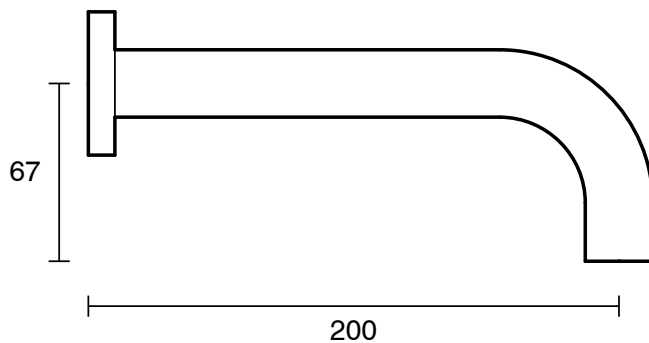

SUSSEX

Sussex Scala 25mm Wall Outlet Curved 200mm Brushed Gunmetal (3 Star)

2263736

SPECIFICATIONS

Recommended Use	Residential;Commercial
Colour Finish	Brushed Gunmetal
Primary Material	DR Brass
Recommended Pressure Range	150 - 500 kPa as per AS3500
Max Continuous Working Temperature (deg C)	65
Min Continuous Working Temperature (deg C)	1

WARRANTY

Residential Use (Years)	40
Commercial Use (Years)	10

Please refer to Sussex Warranty page for full Terms and Conditions

Dimensions are nominal measurements only.

CLEANING RECOMMENDATIONS:

We recommend the use of soapy water or approved cleaners. This product should not be cleaned with abrasive materials. Damage caused by any improper treatment is not covered by the product warranty. Refer to Warranty Conditions

Disclaimer: Products in this specification manual must by regulation be installed by licensed and registered trade people. The manufacturer/distributor reserves the right to vary specifications or delete models from their range without prior notification. Dimensions are nominal measurements only. Dimensions and set-outs listed are correct at time of publication however the manufacturer/distributor takes no responsibility for printing errors.

Published 31/03/2026

To see the complete Sussex range go to www.reece.com.au