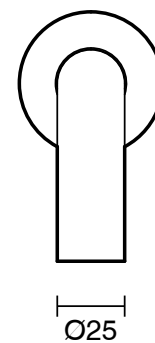

SUSSEX

Sussex Scala 25mm Wall Outlet Curved 200mm Brushed Gunmetal (3 Star)

2263736

SPECIFICATIONS

Recommended Use	Residential;Commercial
Colour Finish	Brushed Gunmetal
Primary Material	DR Brass
Recommended Pressure Range	150 - 500 kPa as per AS3500
Max Continuous Working Temperature (deg C)	65
Min Continuous Working Temperature (deg C)	1

WARRANTY

Residential Use (Years)	40
Commercial Use (Years)	10

Please refer to Sussex Warranty page for full Terms and Conditions