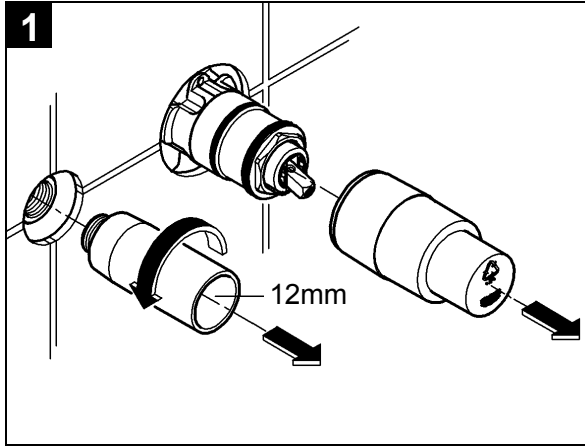

LINEARE
WALL BASIN TRIMSET 215MM
MODEL #23444000

Pure Freude
an Wasser

Product Specifications

Product Description:

Lineare
Two-Hole Wall Basin Mixer Trimset
M-Size

Wall mounted
Without Concealed Body
Concealed Inwall Body for final installation 32635000

GROHE StarLight® chrome finish
GROHE AquaGuide® Adjustable Masseur (Aerator)

Center distance 110 mm
Projection 215 mm

Installation instructions

Installation instructions

Installation Instructions

Flush piping system prior and after installation of fitting thoroughly!

Installation and connection, see Figs [1] to [9]. Refer to the dimensional drawing above. For installation with 32635000 concealed in-wall body. **PLEASE NOTE** face of noggins need to be positioned a minimum of 43mm & a maximum of 73mm from where the finished wall surface will end up.

Install fitting

1. Screw on cap (A), see Fig. [3].
2. Determine dimension "Y" from the leading edge of built-in fitting housing to face of tiles, see Fig. [4].
3. Crosscut connection nipple (B) in such a way, that the installation dimension is "Y" + 24mm.
4. Using an 12mm allen key, screw connection nipple (B) into the built-in fitting housing until the installation dimension is 10mm. Tighten spout (C) from above using an 2,5mm allen key, see Fig. [5].
5. Grease seal (D1) and push on escutcheon (D), see Fig. [6].
6. Attach insulating insert (E) and secure with screw (F), see Fig. [7].
7. Attach lever (G), secure by tightening the loosely fitted set screw (H) using an 3mm allen key and insert plug (I).
If the escutcheon will not slide far enough onto the cap, you must additionally install an extension (see replacement parts fold-out page I, ref. No. 46 627 = 25mm).