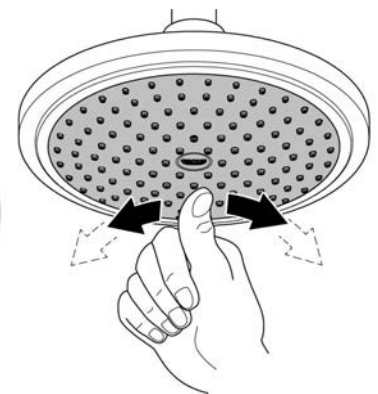

SpeedClean