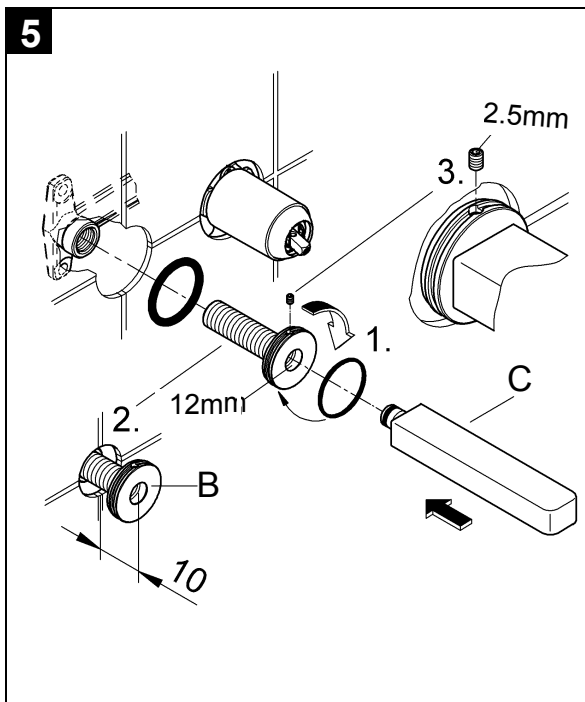

LINEARE
WALL BASIN TRIMSET 215MM
MODEL #23444000

Pure Freude
an Wasser

Product Specifications

Product Description:

Lineare
Two-Hole Wall Basin Mixer Trimset
M-Size

Wall mounted
Without Concealed Body
Concealed Inwall Body for final installation 32635000

GROHE StarLight® chrome finish
GROHE AquaGuide® Adjustable Masseur (Aerator)

Center distance 110 mm
Projection 215 mm

Installation instructions

Installation instructions

Installation Instructions

Flush piping system prior and after installation of fitting thoroughly!

Installation and connection, see Figs [1] to [9]. Refer to the dimensional drawing above. For installation with 32635000 concealed in-wall body. **PLEASE NOTE** face of noggins need to be positioned a minimum of 43mm & a maximum of 73mm from where the finished wall surface will end up.

Install fitting

1. Screw on cap (A), see Fig. [3].
2. Determine dimension "Y" from the leading edge of built-in fitting housing to face of tiles, see Fig. [4].
3. Crosscut connection nipple (B) in such a way, that the installation dimension is "Y" + 24mm.
4. Using an 12mm allen key, screw connection nipple (B) into the built-in fitting housing until the installation dimension is 10mm. Tighten spout (C) from above using an 2,5mm allen key, see Fig. [5].
5. Grease seal (D1) and push on escutcheon (D), see Fig. [6].
6. Attach insulating insert (E) and secure with screw (F), see Fig. [7].
7. Attach lever (G), secure by tightening the loosely fitted set screw (H) using an 3mm allen key and insert plug (I).
If the escutcheon will not slide far enough onto the cap, you must additionally install an extension (see replacement parts fold-out page I, ref. No. 46 627 = 25mm).