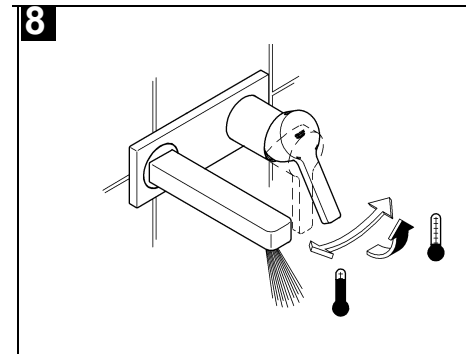

GROHE StarLight® chrome finish
GROHE AquaGuide® Adjustable Masseur (Aerator)

Center distance 110 mm
Projection 215 mm

Installation instructions

Installation instructions

Installation Instructions

Flush piping system prior and after installation of fitting thoroughly!

Install fitting

1. Screw on cap (A), see Fig. [3].
2. Determine dimension "Y" from the leading edge of built-in fitting housing to face of tiles, see Fig. [4].
3. Crosscut connection nipple (B) in such a way, that the installation dimension is "Y" + 24mm.
4. Using an 12mm allen key, screw connection nipple (B) into the built-in fitting housing until the installation dimension is 10mm. Tighten spout (C) from above using an 2,5mm allen key, see Fig. [5].
5. Grease seal (D1) and push on escutcheon (D), see Fig. [6].
6. Attach insulating insert (E) and secure with screw (F), see Fig. [7].
7. Attach lever (G), secure by tightening the loosely fitted set screw (H) using an 3mm allen key and insert plug (I).
If the escutcheon will not slide far enough onto the cap, you must additionally install an extension (see replacement parts fold-out page I, ref. No. 46 627 = 25mm).