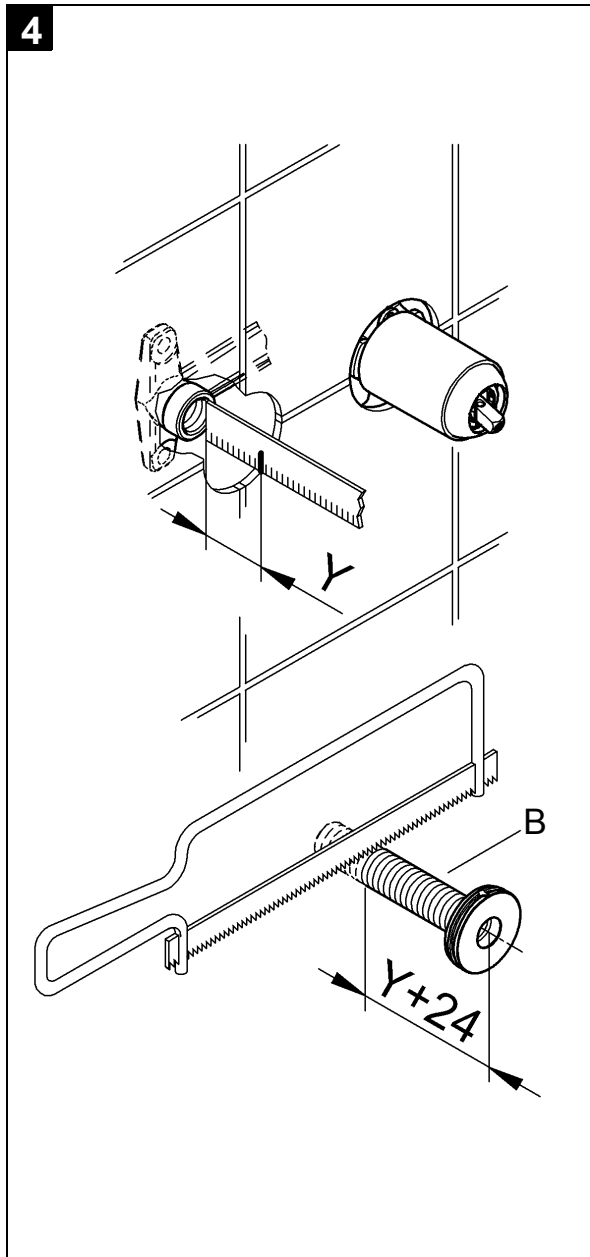

LINEARE
WALL BASIN TRIMSET 215MM
MODEL #23444000

Pure Freude
an Wasser

Product Specifications

Product Description:

Lineare
Two-Hole Wall Basin Mixer Trimset
M-Size

Wall mounted
Without Concealed Body
Concealed Inwall Body for final installation 32635000

GROHE StarLight® chrome finish
GROHE AquaGuide® Adjustable Masseur (Aerator)

Center distance 110 mm
Projection 215 mm

Installation instructions

Installation instructions

Installation Instructions

Flush piping system prior and after installation of fitting thoroughly!

Install fitting

1. Screw on cap (A), see Fig. [3].
2. Determine dimension "Y" from the leading edge of built-in fitting housing to face of tiles, see Fig. [4].
3. Crosscut connection nipple (B) in such a way, that the installation dimension is "Y" + 24mm.
4. Using an 12mm allen key, screw connection nipple (B) into the built-in fitting housing until the installation dimension is 10mm. Tighten spout (C) from above using an 2,5mm allen key, see Fig. [5].
5. Grease seal (D1) and push on escutcheon (D), see Fig. [6].
6. Attach insulating insert (E) and secure with screw (F), see Fig. [7].
7. Attach lever (G), secure by tightening the loosely fitted set screw (H) using an 3mm allen key and insert plug (I).
If the escutcheon will not slide far enough onto the cap, you must additionally install an extension (see replacement parts fold-out page I, ref. No. 46 627 = 25mm).