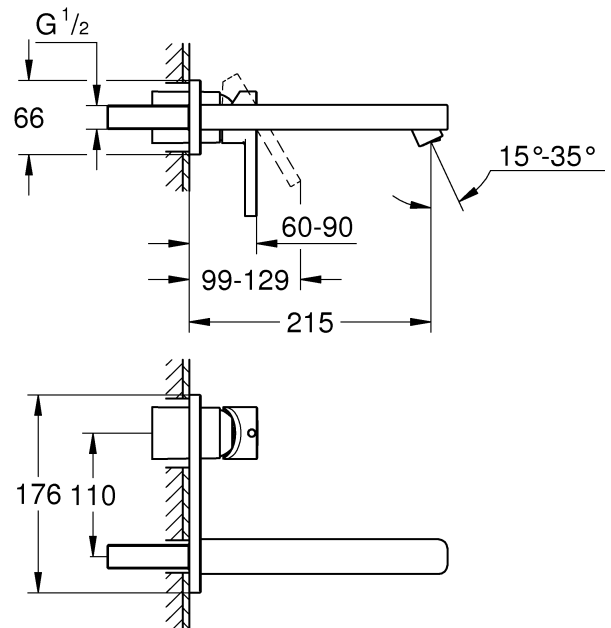

LINEARE
WALL BASIN TRIMSET 215MM
MODEL #23444000

Pure Freude
an Wasser

Product Specifications

Product Description:

Lineare
Two-Hole Wall Basin Mixer Trimset
M-Size

Wall mounted
Without Concealed Body
Concealed Inwall Body for final installation 32635000

GROHE StarLight® chrome finish
GROHE AquaGuide® Adjustable Masseur (Aerator)

Center distance 110 mm
Projection 215 mm

Installation instructions

Installation instructions

Installation Instructions

Flush piping system prior and after installation of fitting thoroughly!

Installation and connection, see Figs [1] to [9]. Refer to the dimensional drawing above. For installation with 32635000 concealed in-wall body. **PLEASE NOTE** face of noggins need to be positioned a minimum of 43mm & a maximum of 73mm from where the finished wall surface will end up.

Install fitting

1. Screw on cap (A), see Fig. [3].
2. Determine dimension "Y" from the leading edge of built-in fitting housing to face of tiles, see Fig. [4].
3. Crosscut connection nipple (B) in such a way, that the installation dimension is "Y" + 24mm.
4. Using an 12mm allen key, screw connection nipple (B) into the built-in fitting housing until the installation dimension is 10mm. Tighten spout (C) from above using an 2,5mm allen key, see Fig. [5].
5. Grease seal (D1) and push on escutcheon (D), see Fig. [6].
6. Attach insulating insert (E) and secure with screw (F), see Fig. [7].
7. Attach lever (G), secure by tightening the loosely fitted set screw (H) using an 3mm allen key and insert plug (I).
If the escutcheon will not slide far enough onto the cap, you must additionally install an extension (see replacement parts fold-out page I, ref. No. 46 627 = 25mm).