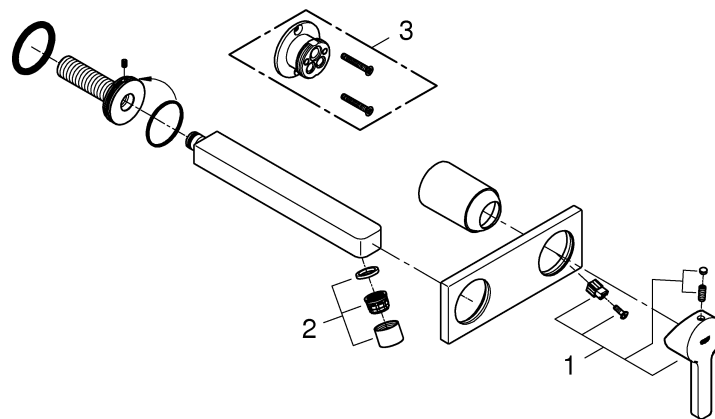

LINEARE
WALL BASIN TRIMSET 215MM
MODEL #23444005

Pure Freude
an Wasser

Pos No	Product Description	Order No	Units per package
1	Lever	46582000	1
2	Flow straightener	46894000	1
	Optional accessories		
3	Extension	46627000	1