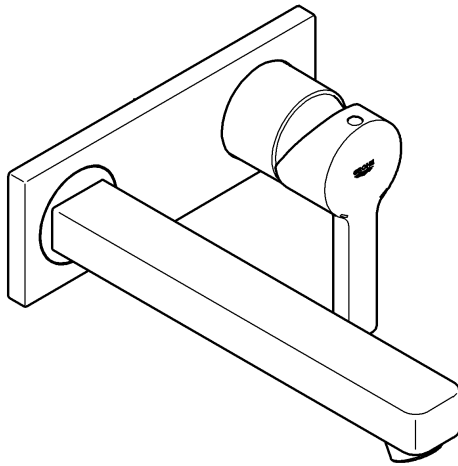

LINEARE
WALL BASIN TRIMSET 215MM
MODEL #23444005

Pure Freude
an Wasser

Pos No	Product Description	Order No	Units per package
1	Lever	46582000	1
2	Flow straightener	46894000	1
	Optional accessories		
3	Extension	46627000	1