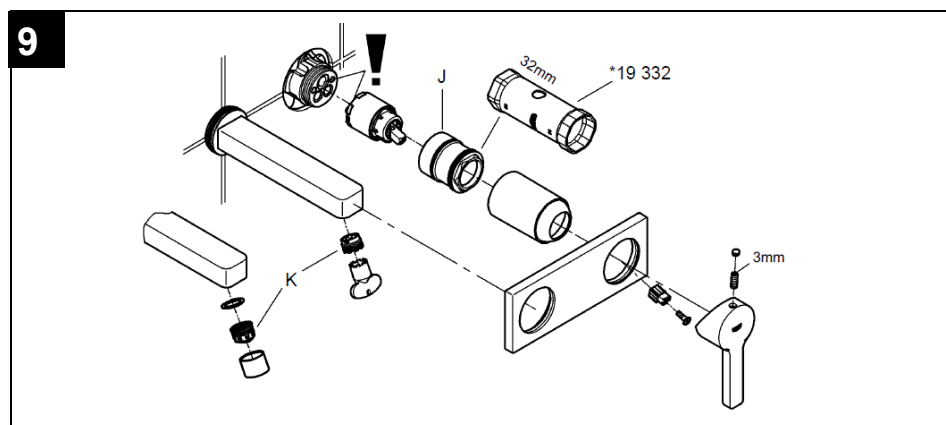

LINEARE
WALL BASIN TRIMSET 215MM
MODEL #23444000

Pure Freude
an Wasser

Product Specifications

Product Description:

Lineare
Two-Hole Wall Basin Mixer Trimset
M-Size

Wall mounted
Without Concealed Body
Concealed Inwall Body for final installation 32635000

GROHE StarLight® chrome finish
GROHE AquaGuide® Adjustable Masseur (Aerator)

Center distance 110 mm
Projection 215 mm

Installation instructions

Installation instructions

Installation Instructions

Flush piping system prior and after installation of fitting thoroughly!

Installation and connection, see Figs [1] to [9]. Refer to the dimensional drawing above. For installation with 32635000 concealed in-wall body. **PLEASE NOTE** face of noggins need to be positioned a minimum of 43mm & a maximum of 73mm from where the finished wall surface will end up.

Install fitting

1. Screw on cap (A), see Fig. [3].
2. Determine dimension "Y" from the leading edge of built-in fitting housing to face of tiles, see Fig. [4].
3. Crosscut connection nipple (B) in such a way, that the installation dimension is "Y" + 24mm.
4. Using an 12mm allen key, screw connection nipple (B) into the built-in fitting housing until the installation dimension is 10mm. Tighten spout (C) from above using an 2,5mm allen key, see Fig. [5].
5. Grease seal (D1) and push on escutcheon (D), see Fig. [6].
6. Attach insulating insert (E) and secure with screw (F), see Fig. [7].
7. Attach lever (G), secure by tightening the loosely fitted set screw (H) using an 3mm allen key and insert plug (I).
If the escutcheon will not slide far enough onto the cap, you must additionally install an extension (see replacement parts fold-out page I, ref. No. 46 627 = 25mm).