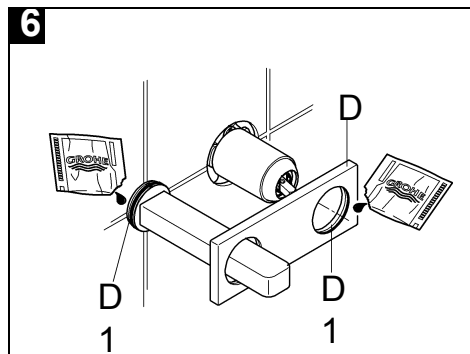

LINEARE
WALL BASIN TRIMSET 215MM
MODEL #23444000

Pure Freude
an Wasser

Product Specifications

Product Description:

Lineare
Two-Hole Wall Basin Mixer Trimset
M-Size

Wall mounted
Without Concealed Body
Concealed Inwall Body for final installation 32635000

GROHE StarLight® chrome finish
GROHE AquaGuide® Adjustable Masseur (Aerator)

Center distance 110 mm
Projection 215 mm

Installation instructions

Installation instructions

Installation Instructions

Flush piping system prior and after installation of fitting thoroughly!

Installation and connection, see Figs [1] to [9]. Refer to the dimensional drawing above. For installation with 32635000 concealed in-wall body. **PLEASE NOTE** face of noggins need to be positioned a minimum of 43mm & a maximum of 73mm from where the finished wall surface will end up.

Install fitting

1. Screw on cap (A), see Fig. [3].
2. Determine dimension "Y" from the leading edge of built-in fitting housing to face of tiles, see Fig. [4].
3. Crosscut connection nipple (B) in such a way, that the installation dimension is "Y" + 24mm.
4. Using an 12mm allen key, screw connection nipple (B) into the built-in fitting housing until the installation dimension is 10mm. Tighten spout (C) from above using an 2,5mm allen key, see Fig. [5].
5. Grease seal (D1) and push on escutcheon (D), see Fig. [6].
6. Attach insulating insert (E) and secure with screw (F), see Fig. [7].
7. Attach lever (G), secure by tightening the loosely fitted set screw (H) using an 3mm allen key and insert plug (I).
If the escutcheon will not slide far enough onto the cap, you must additionally install an extension (see replacement parts fold-out page I, ref. No. 46 627 = 25mm).