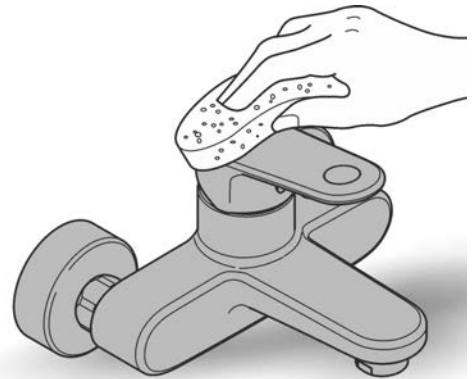

Pure Freude
an Wasser

Pos No	Product Description	Order No	Units per package
1	Lever	46582000	1
2	Flow straightener	46894000	1
	Optional accessories		
3	Extension	46627000	1

48166000

SpeedClean

Pure Freude
an Wasser