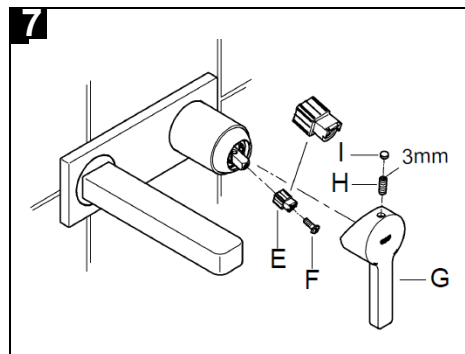

GROHE StarLight® chrome finish
GROHE AquaGuide® Adjustable Masseur (Aerator)

Center distance 110 mm
Projection 215 mm

Installation instructions

Installation instructions

Installation Instructions

Flush piping system prior and after installation of fitting thoroughly!

Installation and connection, see Figs [1] to [9]. Refer to the dimensional drawing above. For installation with 32635000 concealed in-wall body. **PLEASE NOTE** face of noggins need to be positioned a minimum of 43mm & a maximum of 73mm from where the finished wall surface will end up.

Install fitting

1. Screw on cap (A), see Fig. [3].
2. Determine dimension "Y" from the leading edge of built-in fitting housing to face of tiles, see Fig. [4].
3. Crosscut connection nipple (B) in such a way, that the installation dimension is "Y" + 24mm.
4. Using an 12mm allen key, screw connection nipple (B) into the built-in fitting housing until the installation dimension is 10mm. Tighten spout (C) from above using an 2,5mm allen key, see Fig. [5].
5. Grease seal (D1) and push on escutcheon (D), see Fig. [6].
6. Attach insulating insert (E) and secure with screw (F), see Fig. [7].
7. Attach lever (G), secure by tightening the loosely fitted set screw (H) using an 3mm allen key and insert plug (I).
If the escutcheon will not slide far enough onto the cap, you must additionally install an extension (see replacement parts fold-out page I, ref. No. 46 627 = 25mm).