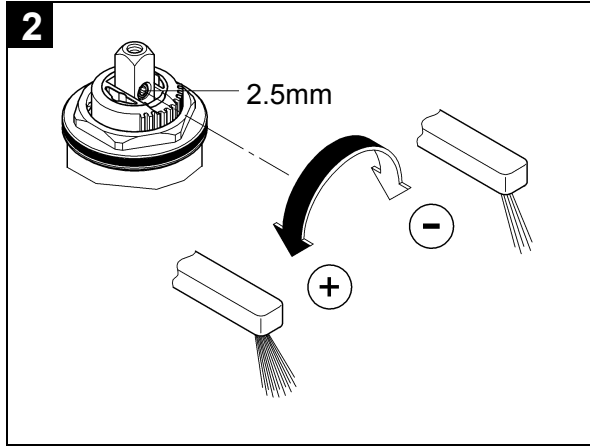

LINEARE
WALL BASIN TRIMSET 215MM
MODEL #23444000

Pure Freude
an Wasser

Product Specifications

Product Description:

Lineare
Two-Hole Wall Basin Mixer Trimset
M-Size

Wall mounted
Without Concealed Body
Concealed Inwall Body for final installation 32635000

GROHE StarLight® chrome finish
GROHE AquaGuide® Adjustable Masseur (Aerator)

Center distance 110 mm
Projection 215 mm

Installation instructions

Installation instructions

Installation Instructions

Flush piping system prior and after installation of fitting thoroughly!

Install fitting

1. Screw on cap (A), see Fig. [3].
2. Determine dimension "Y" from the leading edge of built-in fitting housing to face of tiles, see Fig. [4].
3. Crosscut connection nipple (B) in such a way, that the installation dimension is "Y" + 24mm.
4. Using an 12mm allen key, screw connection nipple (B) into the built-in fitting housing until the installation dimension is 10mm. Tighten spout (C) from above using an 2,5mm allen key, see Fig. [5].
5. Grease seal (D1) and push on escutcheon (D), see Fig. [6].
6. Attach insulating insert (E) and secure with screw (F), see Fig. [7].
7. Attach lever (G), secure by tightening the loosely fitted set screw (H) using an 3mm allen key and insert plug (I).
If the escutcheon will not slide far enough onto the cap, you must additionally install an extension (see replacement parts fold-out page I, ref. No. 46 627 = 25mm).