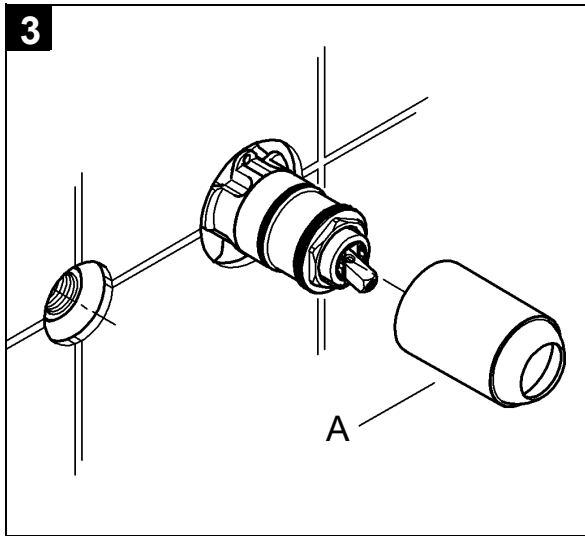

LINEARE
WALL BASIN TRIMSET 215MM
MODEL #23444000

Pure Freude
an Wasser

Product Specifications

Product Description:

Lineare
Two-Hole Wall Basin Mixer Trimset
M-Size

Wall mounted
Without Concealed Body
Concealed Inwall Body for final installation 32635000

GROHE StarLight® chrome finish
GROHE AquaGuide® Adjustable Masseur (Aerator)

Center distance 110 mm
Projection 215 mm

Installation instructions

Installation instructions

Installation Instructions

Flush piping system prior and after installation of fitting thoroughly!

Install fitting

1. Screw on cap (A), see Fig. [3].
2. Determine dimension "Y" from the leading edge of built-in fitting housing to face of tiles, see Fig. [4].
3. Crosscut connection nipple (B) in such a way, that the installation dimension is "Y" + 24mm.
4. Using an 12mm allen key, screw connection nipple (B) into the built-in fitting housing until the installation dimension is 10mm. Tighten spout (C) from above using an 2,5mm allen key, see Fig. [5].
5. Grease seal (D1) and push on escutcheon (D), see Fig. [6].
6. Attach insulating insert (E) and secure with screw (F), see Fig. [7].
7. Attach lever (G), secure by tightening the loosely fitted set screw (H) using an 3mm allen key and insert plug (I).
If the escutcheon will not slide far enough onto the cap, you must additionally install an extension (see replacement parts fold-out page I, ref. No. 46 627 = 25mm).