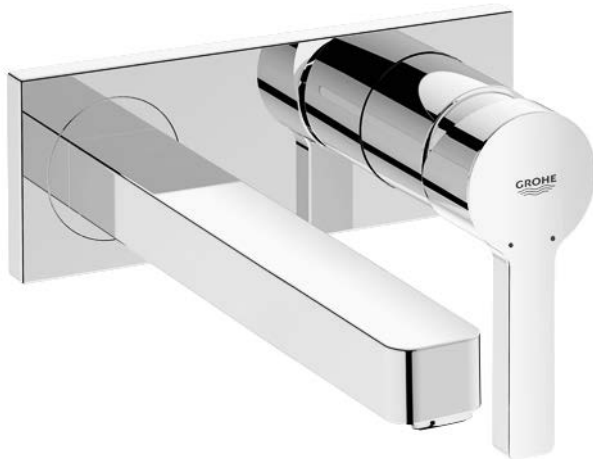

LINEARE
WALL BASIN TRIMSET 215MM
MODEL #23444000

Pure Freude
an Wasser

Product Specifications

Product Description:

Lineare
Two-Hole Wall Basin Mixer Trimset
M-Size

Wall mounted
Without Concealed Body
Concealed Inwall Body for final installation 32635000

GROHE StarLight® chrome finish
GROHE AquaGuide® Adjustable Masseur (Aerator)

Center distance 110 mm
Projection 215 mm

Installation instructions

Installation instructions

Installation Instructions

Flush piping system prior and after installation of fitting thoroughly!

Install fitting

1. Screw on cap (A), see Fig. [3].
2. Determine dimension "Y" from the leading edge of built-in fitting housing to face of tiles, see Fig. [4].
3. Crosscut connection nipple (B) in such a way, that the installation dimension is "Y" + 24mm.
4. Using an 12mm allen key, screw connection nipple (B) into the built-in fitting housing until the installation dimension is 10mm. Tighten spout (C) from above using an 2,5mm allen key, see Fig. [5].
5. Grease seal (D1) and push on escutcheon (D), see Fig. [6].
6. Attach insulating insert (E) and secure with screw (F), see Fig. [7].
7. Attach lever (G), secure by tightening the loosely fitted set screw (H) using an 3mm allen key and insert plug (I).
If the escutcheon will not slide far enough onto the cap, you must additionally install an extension (see replacement parts fold-out page I, ref. No. 46 627 = 25mm).