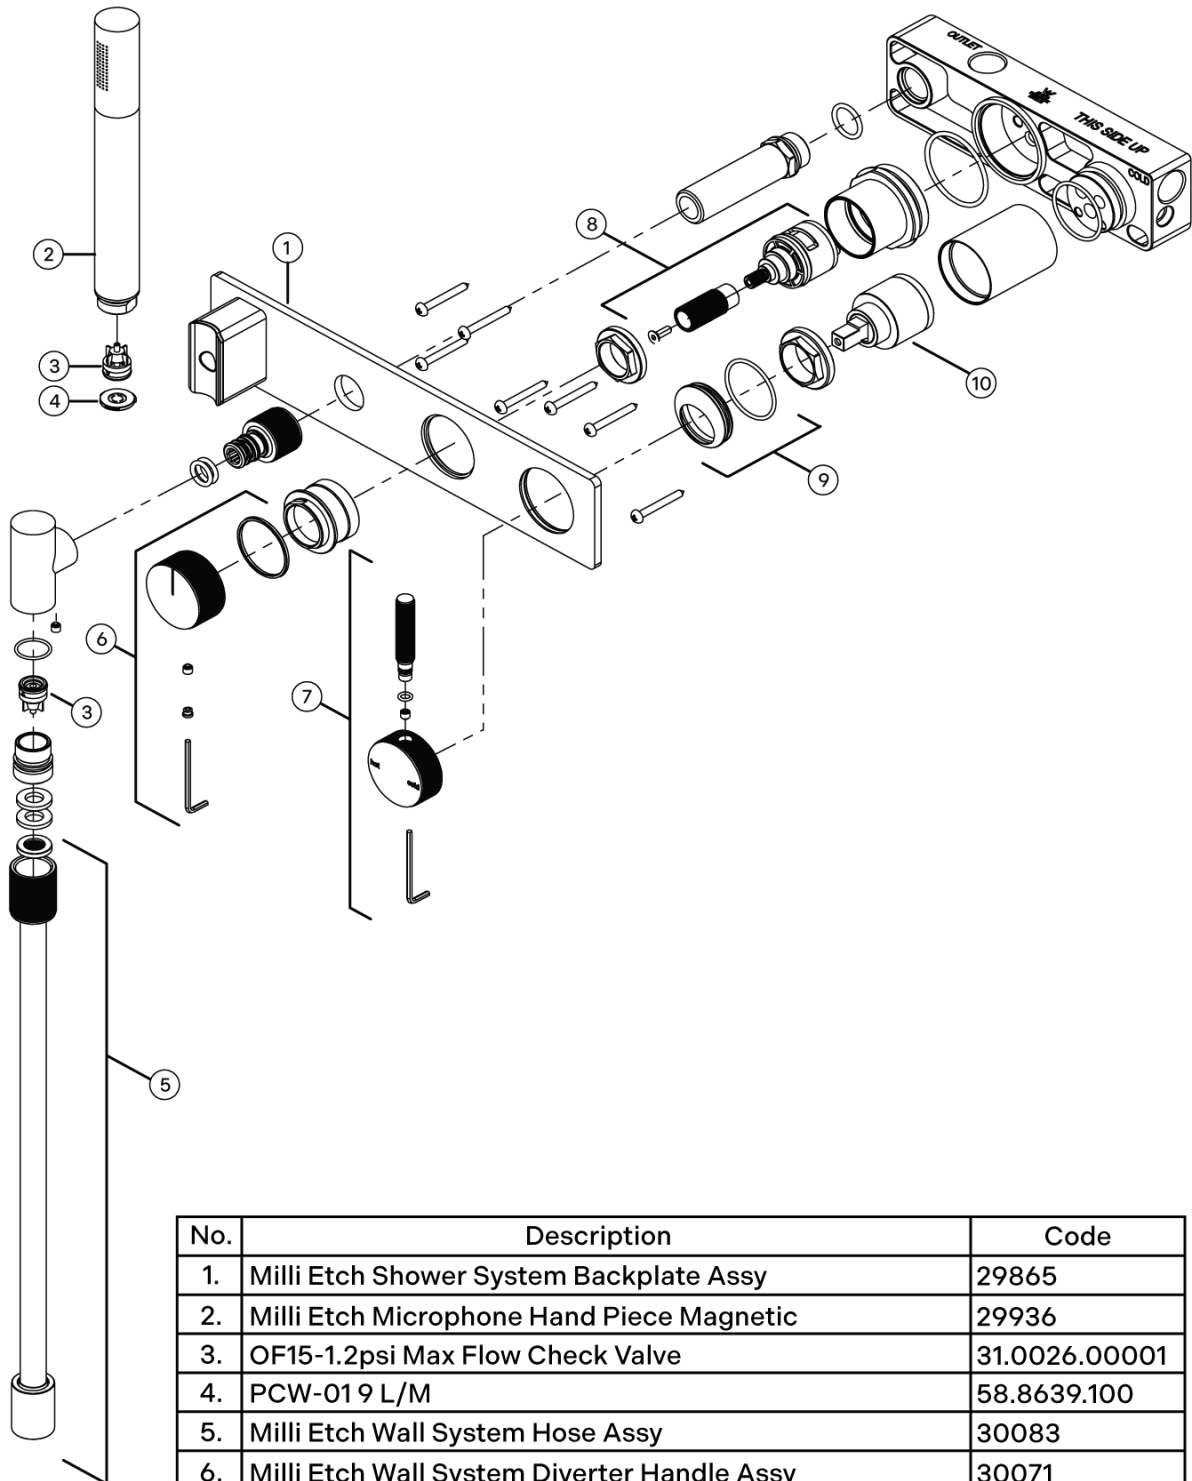

**Milli Etch Shower Mixer Tap System with Hand Shower Matte Black (3 Star)
21763**

No.	Description	Code
1.	Milli Etch Shower System Backplate Assy	29865
2.	Milli Etch Microphone Hand Piece Magnetic	29936
3.	OF15-1.2psi Max Flow Check Valve	31.0026.00001
4.	PCW-019 L/M	58.8639.100
5.	Milli Etch Wall System Hose Assy	30083
6.	Milli Etch Wall System Diverter Handle Assy	30071
7.	Mill Etch Wall/Shower Mixer Handle	29763
8.	Milli Etch Bath/Shower System Diverter Cartridge Assy	29965
9.	Mill Etch Wall/Shower Mixer Dome Assy	29975
10.	GEANN 35mm Low Base Cartridge	40352