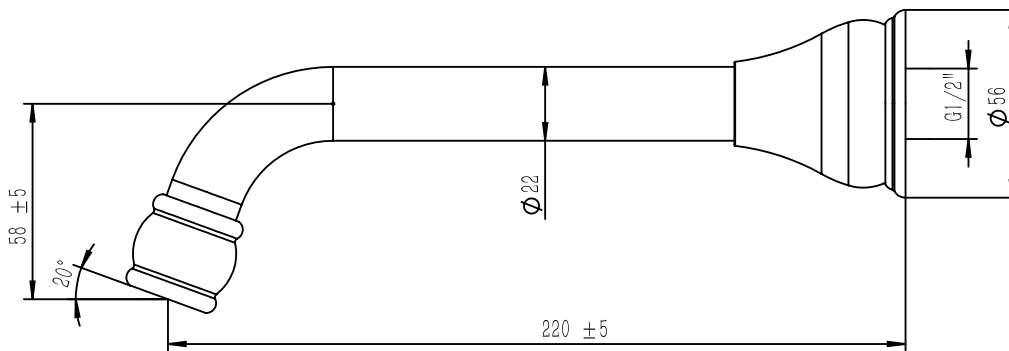

Milli Voir Bath Outlet 220mm Brushed Gold

2266275

SPECIFICATIONS

Recommended Use	Domestic, Hotel & Commercial
Colour	Brushed Gold
Material	DR Brass
Recommended Pressure Range	150 - 500 kPa
Maximum Continuous Working Temperature	80 deg C
Suitable for Storage Tank Hot Water	Yes
Suitable for Continuous Flow Hot Water	Yes
Suitable for Gravity Feed Hot Water	No

WARRANTY

Warranty - Domestic Use	15 Years
Spare Parts & Labour	12 Months

Please refer to Warranty Page for full Terms and Conditions

Dimensions are nominal measurements only.

CLEANING RECOMMENDATIONS:

We recommend the use of soapy water or approved cleaners. This product should not be cleaned with abrasive materials. Damage caused by any improper treatment is not covered by the product warranty. Refer to Warranty Conditions

Disclaimer: Products in this specification manual must by regulation be installed by licensed and registered trade people. The manufacturer/distributor reserves the right to vary specifications or delete models from their range without prior notification. Dimensions are nominal measurements only. Dimensions and set-outs listed are correct at time of publication however the manufacturer/distributor takes no responsibility for printing errors.

Published 12/10/2023

To see the complete Milli range go to www.reece.com.au

WaterMark
AS/NZS 3718
WMK26341