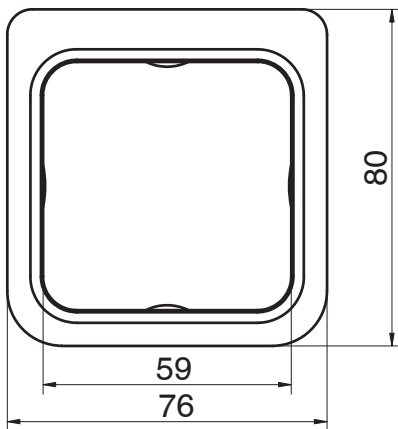

Milli Glance Single Wall Holder Black

9503893

SPECIFICATIONS

Recommended Use	Domestic, Hotel & Commercial
Colour	Matte Black

WARRANTY

Replacement Only - Domestic Use 15 Years

Please refer to Warranty Page for full Terms and Conditions

Disclaimer: Products in this specification manual must by regulation be installed by licensed and registered trade people. The manufacturer/distributor reserves the right to vary specifications or delete models from their range without prior notification. Dimensions are nominal measurements only. Dimensions and set-outs listed are correct at time of publication however the manufacturer/distributor takes no responsibility for printing errors.