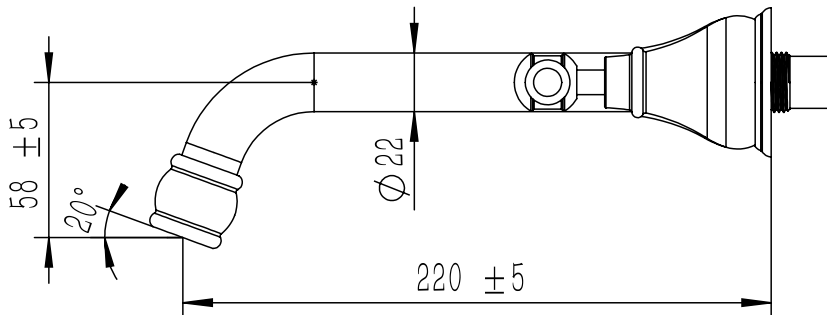

Dimensions are nominal measurements only.

CLEANING RECOMMENDATIONS:

We recommend the use of soapy water or approved cleaners. This product should not be cleaned with abrasive materials. Damage caused by any improper treatment is not covered by the product warranty. Refer to Warranty Conditions

Disclaimer: Products in this specification manual must by regulation be installed by licensed and registered trade people. The manufacturer/distributor reserves the right to vary specifications or delete models from their range without prior notification. Dimensions are nominal measurements only. Dimensions and set-outs listed are correct at time of publication however the manufacturer/distributor takes no responsibility for printing errors.

Published 12/10/2023

To see the complete Milli range go to www.reece.com.au