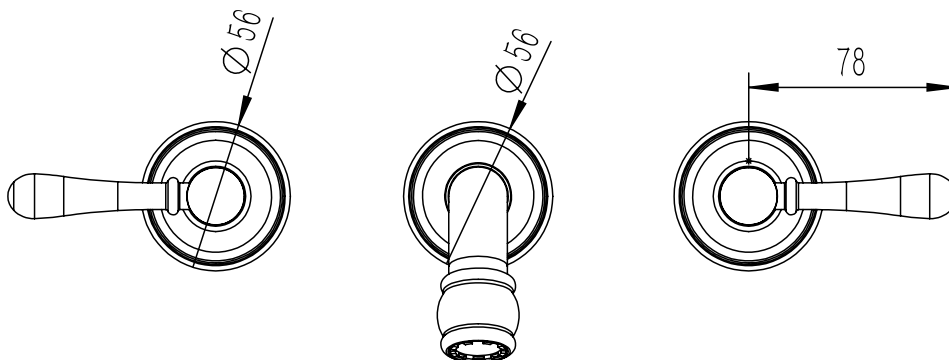

Dimensions are nominal measurements only.

CLEANING RECOMMENDATIONS:

We recommend the use of soapy water or approved cleaners. This product should not be cleaned with abrasive materials. Damage caused by any improper treatment is not covered by the product warranty. Refer to Warranty Conditions

Disclaimer: Products in this specification manual must by regulation be installed by licensed and registered trade people. The manufacturer/distributor reserves the right to vary specifications or delete models from their range without prior notification. Dimensions are nominal measurements only. Dimensions and set-outs listed are correct at time of publication however the manufacturer/distributor takes no responsibility for printing errors.

Published 12/10/2023

To see the complete Milli range go to www.reece.com.au