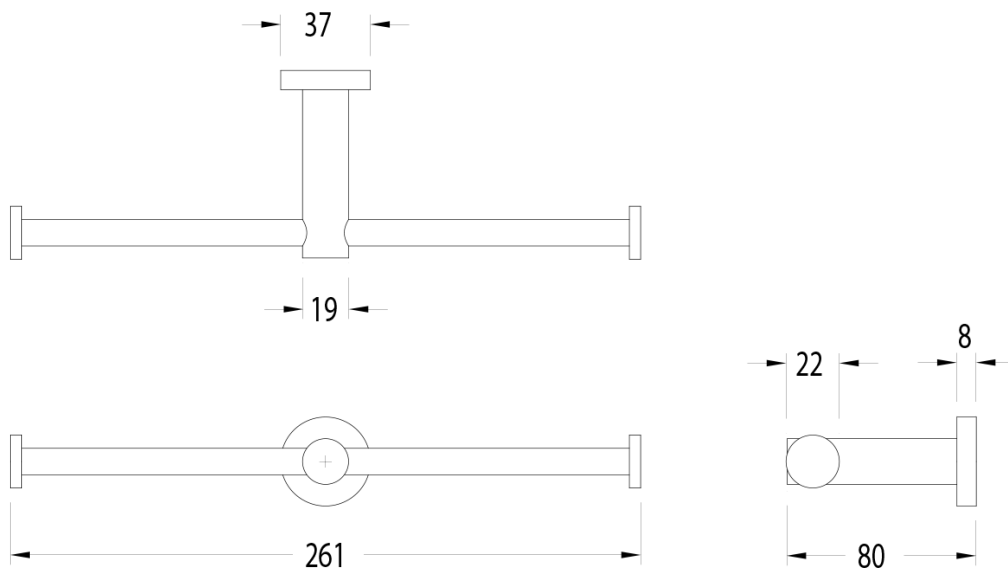

## Sussex Pure Double Toilet Roll Holder Chrome

2263306

SPECIFICATIONS	
Recommended Use	Residential;Commercial
Colour Finish	Polished Chrome
Primary Material	DR Brass
WARRANTY	
Residential Use (Years)	40
Commercial Use (Years)	10
<i>Please refer to Sussex Warranty page for full Terms and Conditions</i>	

Dimensions are nominal measurements only.