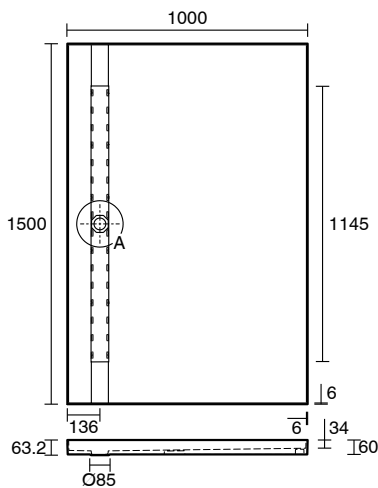

Posh Solus Tile Over Shower Tray with 1140mm Long Rear Matte Black Tile Insert Channel Suits Tiles 9mm and up 1500mm x 1000mm

9512272

SPECIFICATIONS

Recommended Use	Domestic, Hotel & Commercial
Shower Base Colour	Grey
Shower Base Material	SMC
Shower Grate Material	Stainless Steel (316 Grade)
Waste Position	Centre Rear
Shower Base Waste Size	50 mm
Weight of Shower Base	24 kg
Usage	Corner & Alcove Install

WARRANTY

Warranty - Domestic Use	10 Years
Spare Parts & Labour	12 Months

Please refer to Warranty Page for full Terms and Conditions

Dimensions are nominal measurements only.

CLEANING RECOMMENDATIONS:

We recommend the use of soapy water or approved cleaners. This product should not be cleaned with abrasive materials. Damage caused by any improper treatment is not covered by the product warranty. Refer to Warranty Conditions

Disclaimer: Products in this specification manual must by regulation be installed by licensed and registered trade people. The manufacturer/distributor reserves the right to vary specifications or delete models from their range without prior notification. Dimensions are nominal measurements only. Dimensions and set-outs listed are correct at time of publication however the manufacturer/distributor takes no responsibility for printing errors.

Published 31/07/2023

To see the complete Posh range go to
www.reece.com.au