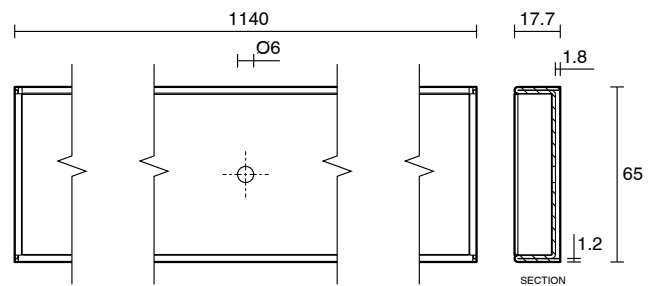

Posh Solus Tile Over Shower Tray with 1140mm Long Rear Matte Black Tile Insert Channel Suits Tiles 9mm and up 1500mm x 1000mm

9512272

SPECIFICATIONS

Recommended Use	Domestic, Hotel & Commercial
Shower Base Colour	Grey
Shower Base Material	SMC
Shower Grate Material	Stainless Steel (316 Grade)
Waste Position	Centre Rear
Shower Base Waste Size	50 mm
Weight of Shower Base	24 kg
Usage	Corner & Alcove Install

WARRANTY

Warranty - Domestic Use	10 Years
Spare Parts & Labour	12 Months

Please refer to Warranty Page for full Terms and Conditions

Dimensions are nominal measurements only.

CLEANING RECOMMENDATIONS:

We recommend the use of soapy water or approved cleaners. This product should not be cleaned with abrasive materials. Damage caused by any improper treatment is not covered by the product warranty. Refer to Warranty Conditions

Disclaimer: Products in this specification manual must by regulation be installed by licensed and registered trade people. The manufacturer/distributor reserves the right to vary specifications or delete models from their range without prior notification. Dimensions are nominal measurements only. Dimensions and set-outs listed are correct at time of publication however the manufacturer/distributor takes no responsibility for printing errors.

Published 31/07/2023

To see the complete Posh range go to
www.reece.com.au