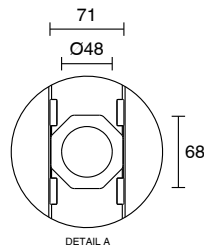

Posh Solus Tile Over Shower Tray with 1140mm Long Rear Matte Black Tile Insert Channel Suits Tiles 9mm and up 1500mm x 1000mm

9512272

SPECIFICATIONS

Recommended Use	Domestic, Hotel & Commercial
Shower Base Colour	Grey
Shower Base Material	SMC
Shower Grate Material	Stainless Steel (316 Grade)
Waste Position	Centre Rear
Shower Base Waste Size	50 mm
Weight of Shower Base	24 kg
Usage	Corner & Alcove Install

WARRANTY

Warranty - Domestic Use	10 Years
Spare Parts & Labour	12 Months

Please refer to Warranty Page for full Terms and Conditions

Dimensions are nominal measurements only.

CLEANING RECOMMENDATIONS:

We recommend the use of soapy water or approved cleaners. This product should not be cleaned with abrasive materials. Damage caused by any improper treatment is not covered by the product warranty. Refer to Warranty Conditions

Disclaimer: Products in this specification manual must by regulation be installed by licensed and registered trade people. The manufacturer/distributor reserves the right to vary specifications or delete models from their range without prior notification. Dimensions are nominal measurements only. Dimensions and set-outs listed are correct at time of publication however the manufacturer/distributor takes no responsibility for printing errors.

Published 31/07/2023

To see the complete Posh range go to
www.reece.com.au