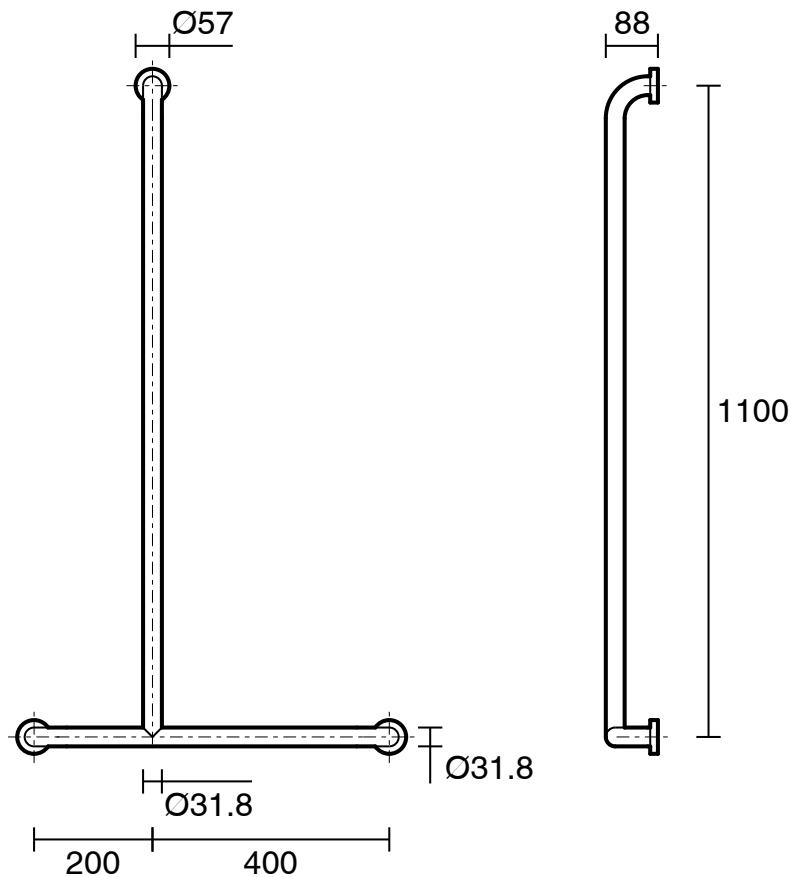

Mobi 1100 x 600mm Left Hand Invert “T” Grab Rail Satin Stainless Steel

9504681

SPECIFICATIONS

Recommended Use	Domestic;Hotel;Commercial
Material	Stainless Steel 304
Colour	Satin Stainless Steel
Mounting	Wall

WARRANTY

Warranty - Domestic Use (Years)	7
Spare Parts & Labour (Years)	1

Please refer to Warranty Page for full Terms and Conditions

Dimensions are nominal measurements only.

CLEANING RECOMMENDATIONS:

We recommend the use of soapy water or approved cleaners. This product should not be cleaned with abrasive materials. Damage caused by any improper treatment is not covered by the product warranty. Refer to Warranty Conditions

Disclaimer: Products in this specification manual must by regulation be installed by licensed and registered trade people. The manufacturer/distributor reserves the right to vary specifications or delete models from their range without prior notification. Dimensions are nominal measurements only. Dimensions and set-outs listed are correct at time of publication however the manufacturer/distributor takes no responsibility for printing errors.

Published 25/03/2025

To see the complete Mobi range go to www.reece.com.au