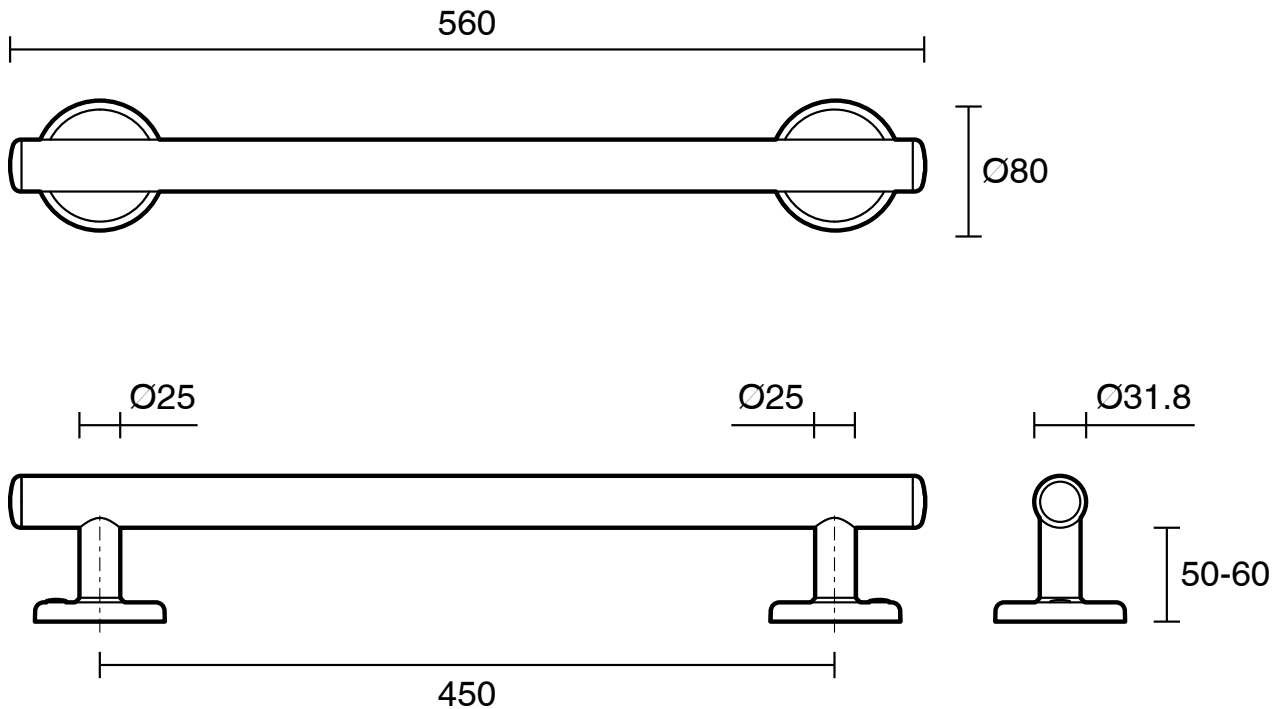

mizu

Mizu Drift 450mm Grab Rail Straight Brushed Brass

2266701

SPECIFICATIONS

Recommended Use	Domestic, Hotel & Commercial
Colour	Brushed Brass
Material	304 grade (18/8) stainless steel
Weight Capacity	113 kg
Fixings	Double

WARRANTY

Replacement Only - Domestic Use	20 Years
Parts Replacement Only	12 Months

Please refer to Warranty Page for full Terms and Conditions

Dimensions are nominal measurements only.

CLEANING RECOMMENDATIONS:

We recommend the use of soapy water or approved cleaners. This product should not be cleaned with abrasive materials. Damage caused by any improper treatment is not covered by the product warranty. Refer to Warranty Conditions

Disclaimer: Products in this specification manual must by regulation be installed by licensed and registered trade people. The manufacturer/distributor reserves the right to vary specifications or delete models from their range without prior notification. Dimensions are nominal measurements only. Dimensions and set-outs listed are correct at time of publication however the manufacturer/distributor takes no responsibility for printing errors.

Published 05/07/2024

To see the complete Mizu range go to www.reece.com.au