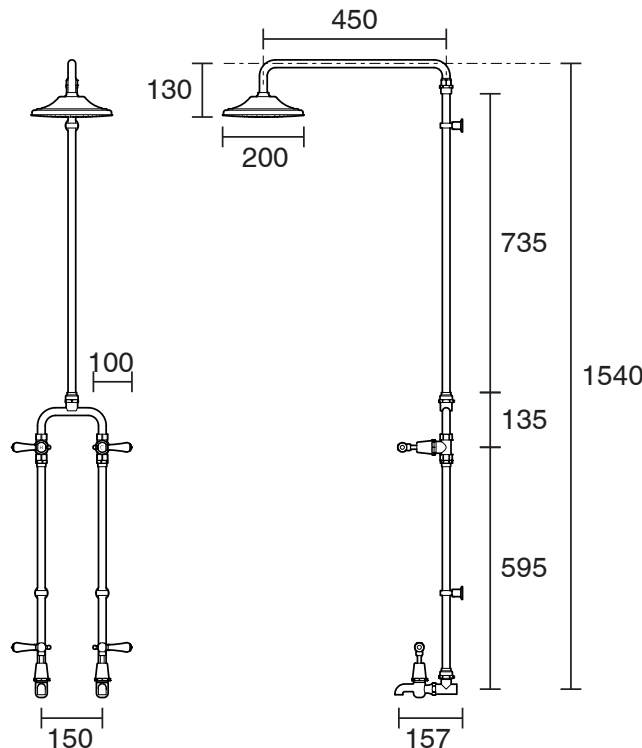

KADO

Kado Era Exposed Shower & Bath Set Lever Handle Porcelain Handle Chrome (3 Star)

9507745

SPECIFICATIONS

Recommended Use	Domestic, Hotel & Commercial
Colour	Chrome with Porcelain Handles
Finish	Polished
Material	DR Brass
Recommended Pressure Range	150 - 500 kPa
Maximum Continuous Working Temperature	80 deg C
Suitable for Storage Tank Hot Water	Yes
Suitable for Continuous Flow Hot Water	Yes
Suitable for Gravity Feed Hot Water	No

WARRANTY

Warranty - Domestic Use	10 Years
Spare Parts & Labour	12 Months

Please refer to Warranty Page for full Terms and Conditions

Dimensions are nominal measurements only.

CLEANING RECOMMENDATIONS:

We recommend the use of soapy water or approved cleaners. This product should not be cleaned with abrasive materials. Damage caused by any improper treatment is not covered by the product warranty. Refer to Warranty Conditions

Disclaimer: Products in this specification manual must by regulation be installed by licensed and registered trade people. The manufacturer/distributor reserves the right to vary specifications or delete models from their range without prior notification. Dimensions are nominal measurements only. Dimensions and set-outs listed are correct at time of publication however the manufacturer/distributor takes no responsibility for printing errors.

Published 12/10/2023

To see the complete Kado range go to www.reece.com.au