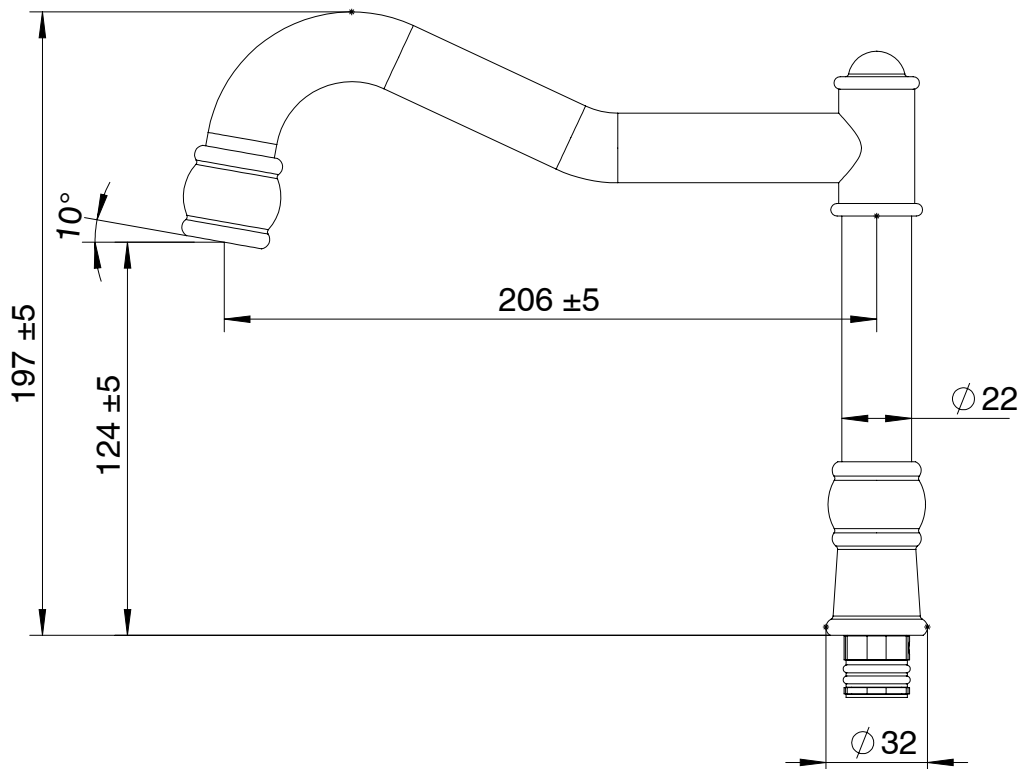

Milli Voir Hob English Sink / Spa Outlet Only Chrome (4 Star)

2265305

SPECIFICATIONS

Recommended Use	Domestic, hotel and commercial
Colour	Chrome
Material	DR Brass
Recommended Pressure Range	150 - 500 kPa
Max Continuous Working Pressure	500 kPa
Max Continuous Working Temperature	80 deg C
Suitable for Storage Tank Hot Water	Yes
Suitable for Continuous Flow Hot Water	Yes
Suitable for Gravity Feed Hot Water	No

WARRANTY

Warranty - Domestic Use	15 Years
Spare Parts & Labour	12 Months

Please refer to Warranty Page for full Terms and Conditions

Dimensions are nominal measurements only.

CLEANING RECOMMENDATIONS:

We recommend the use of soapy water or approved cleaners. This product should not be cleaned with abrasive materials. Damage caused by any improper treatment is not covered by the product warranty. Refer to Warranty Conditions

Disclaimer: Products in this specification manual must by regulation be installed by licensed and registered trade people. The manufacturer/distributor reserves the right to vary specifications or delete models from their range without prior notification. Dimensions are nominal measurements only. Dimensions and set-outs listed are correct at time of publication however the manufacturer/distributor takes no responsibility for printing errors.

Published 01/06/2020

To see the complete Milli range go to www.reece.com.au