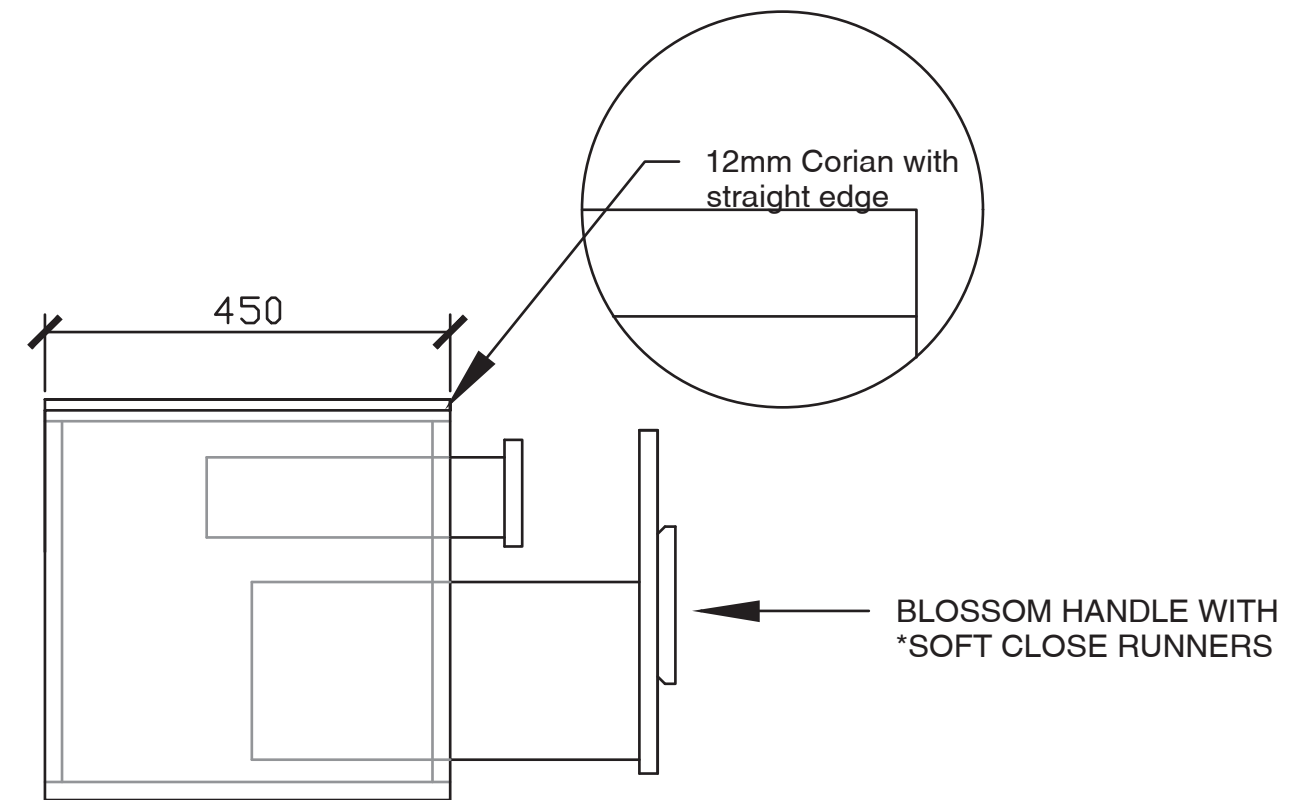

1800W x 450D x 450H

\*\*FULL DRAWER FRONT WITH  
INTERNAL DRAWER

SIDE VIEW for 1000,1200,1500 ,1800 & 2000 ONLY