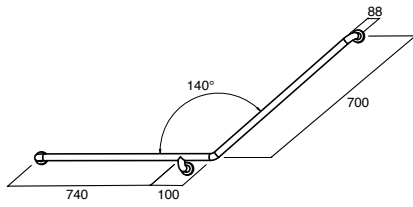

mobi GRAB RAIL 32 x 300
available in satin and polished stainless steel

mobi GRAB RAIL 32 x 450
available in satin and polished stainless steel

mobi GRAB RAIL 32 x 600
available in satin and polished stainless steel

mobi GRAB RAIL 32 x 900
available in satin and polished stainless steel

mobi SHOWER GRAB RAIL L/H 800 x 400
available in satin and polished stainless steel
available as left or right hand

32mm diameter for all grab rails.
All measurements in millimetres (mm).