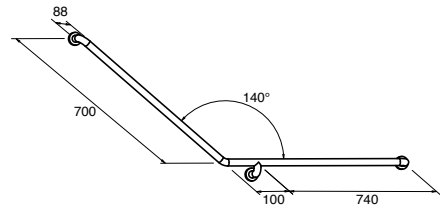

mobi GRAB RAIL 32 x 900
available in satin and polished stainless steel

mobi SHOWER GRAB RAIL L/H 800 x 400
available in satin and polished stainless steel
available as left or right hand

32mm diameter for all grab rails.
All measurements in millimetres (mm).

mobi GRAB RAIL L/H 840 x 700 x 140DEG
available in satin and polished stainless steel

mobi GRAB RAIL R/H 840 x 700 x 140DEG
available in satin and polished stainless steel

mobi GRAB RAIL CNR L/H 900 x 700 x 140DEG
available in satin and polished stainless steel