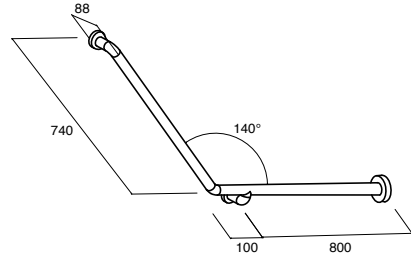

mobi GRAB RAIL 32 x 900
available in satin and polished stainless steel

mobi SHOWER GRAB RAIL L/H 800 x 400
available in satin and polished stainless steel
available as left or right hand

32mm diameter for all grab rails.
All measurements in millimetres (mm).

mobi GRAB RAIL L/H 840 x 700 x 140DEG
available in satin and polished stainless steel

mobi GRAB RAIL R/H 840 x 700 x 140DEG
available in satin and polished stainless steel

mobi GRAB RAIL CNR L/H 900 x 700 x 140DEG
available in satin and polished stainless steel