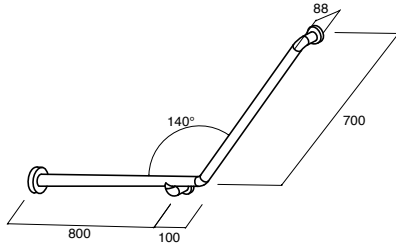

mobi GRAB RAIL 32 x 900
available in satin and polished stainless steel

mobi SHOWER GRAB RAIL L/H 800 x 400
available in satin and polished stainless steel
available as left or right hand

32mm diameter for all grab rails.
All measurements in millimetres (mm).

mobi GRAB RAIL L/H 840 x 700 x 140DEG
available in satin and polished stainless steel

mobi GRAB RAIL R/H 840 x 700 x 140DEG
available in satin and polished stainless steel

mobi GRAB RAIL CNR L/H 900 x 700 x 140DEG
available in satin and polished stainless steel