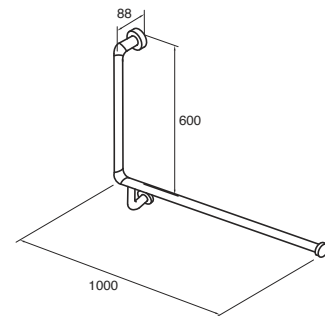

mobi GRAB RAIL 32 x 900
available in satin and polished stainless steel

mobi SHOWER GRAB RAIL L/H 800 x 400
available in satin and polished stainless steel
available as left or right hand

32mm diameter for all grab rails.
All measurements in millimetres (mm).

mobi GRAB RAIL L/H 840 x 700 x 140DEG
available in satin and polished stainless steel

mobi GRAB RAIL R/H 840 x 700 x 140DEG
available in satin and polished stainless steel

mobi GRAB RAIL CNR L/H 900 x 700 x 140DEG
available in satin and polished stainless steel

mobi GRAB RAIL CNR R/H 900 x 700 x 140DEG
available in satin and polished stainless steel

mobi GRAB RAIL L/H 940 x 600 x 90DEG
available in satin and polished stainless steel

mobi GRAB RAIL R/H 940 x 600 x 90DEG
available in satin and polished stainless steel

mobi GRAB RAIL CNR L/H 1000 x 600
available in satin and polished stainless steel

mobi GRAB RAIL CNR R/H 1000 x 600
available in satin and polished stainless steel

mobi INVERT "T" GRAB RAIL L/H
available in satin and polished stainless steel