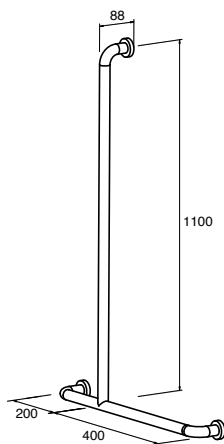

mobi GRAB RAIL CNR L/H 1000 x 600
available in satin and polished stainless steel

mobi INVERT "T" GRAB RAIL L/H
available in satin and polished stainless steel