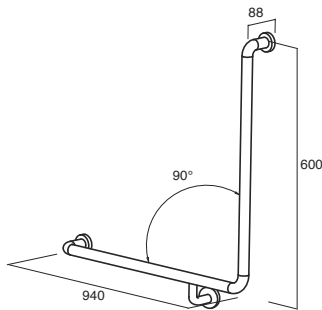

mobi GRAB RAIL 32 x 900
available in satin and polished stainless steel

mobi SHOWER GRAB RAIL L/H 800 x 400
available in satin and polished stainless steel
available as left or right hand

32mm diameter for all grab rails.
All measurements in millimetres (mm).

mobi GRAB RAIL L/H 840 x 700 x 140DEG
available in satin and polished stainless steel

mobi GRAB RAIL R/H 840 x 700 x 140DEG
available in satin and polished stainless steel

mobi GRAB RAIL CNR L/H 900 x 700 x 140DEG
available in satin and polished stainless steel

mobi GRAB RAIL CNR R/H 900 x 700 x 140DEG
available in satin and polished stainless steel

mobi GRAB RAIL L/H 940 x 600 x 90DEG
available in satin and polished stainless steel

mobi GRAB RAIL R/H 940 x 600 x 90DEG
available in satin and polished stainless steel