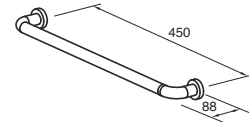

mobi GRAB RAILS

Combining modern styling with ergonomic design, Mobi Grab Rails introduce a new level of comfort and safety into the bathroom environment. Whether used to improve people's mobility within their bathroom or simply to make the transition between sitting and standing easier, Mobi Grab Rails deliver a new level of freedom and independence.

mobi GRAB RAIL 32 x 300
available in satin and polished stainless steel

mobi GRAB RAIL 32 x 450
available in satin and polished stainless steel

mobi GRAB RAIL 32 x 600
available in satin and polished stainless steel

mobi GRAB RAIL 32 x 900
available in satin and polished stainless steel

mobi SHOWER GRAB RAIL L/H 800 x 400
available in satin and polished stainless steel
available as left or right hand

32mm diameter for all grab rails.
All measurements in millimetres (mm).