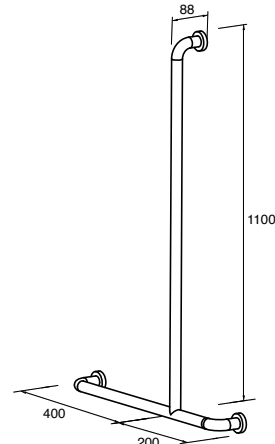

mobi GRAB RAIL 32 x 900
available in satin and polished stainless steel

mobi SHOWER GRAB RAIL L/H 800 x 400
available in satin and polished stainless steel
available as left or right hand

32mm diameter for all grab rails.
All measurements in millimetres (mm).

mobi GRAB RAIL L/H 840 x 700 x 140DEG
available in satin and polished stainless steel

mobi GRAB RAIL R/H 840 x 700 x 140DEG
available in satin and polished stainless steel

mobi GRAB RAIL CNR L/H 900 x 700 x 140DEG
available in satin and polished stainless steel

mobi GRAB RAIL CNR R/H 900 x 700 x 140DEG
available in satin and polished stainless steel

mobi GRAB RAIL L/H 940 x 600 x 90DEG
available in satin and polished stainless steel

mobi GRAB RAIL R/H 940 x 600 x 90DEG
available in satin and polished stainless steel

mobi GRAB RAIL CNR L/H 1000 x 600
available in satin and polished stainless steel

mobi GRAB RAIL CNR R/H 1000 x 600
available in satin and polished stainless steel

mobi INVERT "T" GRAB RAIL L/H
available in satin and polished stainless steel