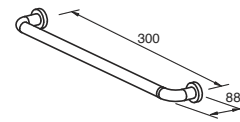

mobi GRAB RAIL 32 x 300
available in satin and polished stainless steel

mobi GRAB RAIL 32 x 450
available in satin and polished stainless steel

mobi GRAB RAIL 32 x 600
available in satin and polished stainless steel

mobi GRAB RAIL 32 x 900
available in satin and polished stainless steel

mobi SHOWER GRAB RAIL L/H 800 x 400
available in satin and polished stainless steel
available as left or right hand

32mm diameter for all grab rails.
All measurements in millimetres (mm).