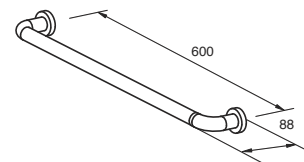

mobi GRAB RAILS

Combining modern styling with ergonomic design, Mobi Grab Rails introduce a new level of comfort and safety into the bathroom environment. Whether used to improve people's mobility within their bathroom or simply to make the transition between sitting and standing easier, Mobi Grab Rails deliver a new level of freedom and independence.

mobi GRAB RAIL 32 x 300
available in satin and polished stainless steel

mobi GRAB RAIL 32 x 450
available in satin and polished stainless steel

mobi GRAB RAIL 32 x 600
available in satin and polished stainless steel

mobi GRAB RAIL 32 x 900
available in satin and polished stainless steel

mobi SHOWER GRAB RAIL L/H 800 x 400
available in satin and polished stainless steel
available as left or right hand

32mm diameter for all grab rails.
All measurements in millimetres (mm).