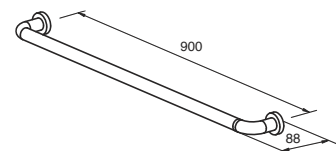

mobi GRAB RAILS

Combining modern styling with ergonomic design, Mobi Grab Rails introduce a new level of comfort and safety into the bathroom environment. Whether used to improve people's mobility within their bathroom or simply to make the transition between sitting and standing easier, Mobi Grab Rails deliver a new level of freedom and independence.

mobi GRAB RAIL 32 x 300
available in satin and polished stainless steel

mobi GRAB RAIL 32 x 450
available in satin and polished stainless steel

mobi GRAB RAIL 32 x 600
available in satin and polished stainless steel

mobi GRAB RAIL 32 x 900
available in satin and polished stainless steel

mobi SHOWER GRAB RAIL L/H 800 x 400
available in satin and polished stainless steel
available as left or right hand

32mm diameter for all grab rails.
All measurements in millimetres (mm).