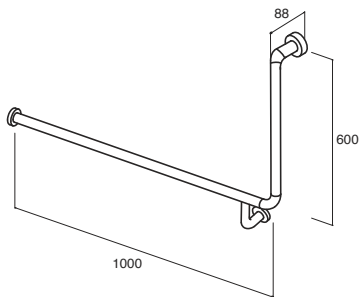

mobi GRAB RAIL 32 x 900
available in satin and polished stainless steel

mobi SHOWER GRAB RAIL L/H 800 x 400
available in satin and polished stainless steel
available as left or right hand

32mm diameter for all grab rails.
All measurements in millimetres (mm).

mobi GRAB RAIL L/H 840 x 700 x 140DEG
available in satin and polished stainless steel

mobi GRAB RAIL R/H 840 x 700 x 140DEG
available in satin and polished stainless steel

mobi GRAB RAIL CNR L/H 900 x 700 x 140DEG
available in satin and polished stainless steel

mobi GRAB RAIL CNR R/H 900 x 700 x 140DEG
available in satin and polished stainless steel

mobi GRAB RAIL L/H 940 x 600 x 90DEG
available in satin and polished stainless steel

mobi GRAB RAIL R/H 940 x 600 x 90DEG
available in satin and polished stainless steel