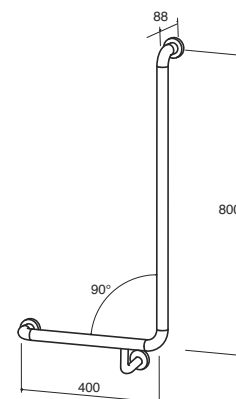

mobi GRAB RAIL 32 x 300
available in satin and polished stainless steel

mobi GRAB RAIL 32 x 450
available in satin and polished stainless steel

mobi GRAB RAIL 32 x 600
available in satin and polished stainless steel

mobi GRAB RAIL 32 x 900
available in satin and polished stainless steel

mobi SHOWER GRAB RAIL L/H 800 x 400
available in satin and polished stainless steel
available as left or right hand

32mm diameter for all grab rails.
All measurements in millimetres (mm).

mobi GRAB RAIL L/H 840 x 700 x 140DEG
available in satin and polished stainless steel

mobi GRAB RAIL R/H 840 x 700 x 140DEG
available in satin and polished stainless steel

mobi GRAB RAIL CNR L/H 900 x 700 x 140DEG
available in satin and polished stainless steel