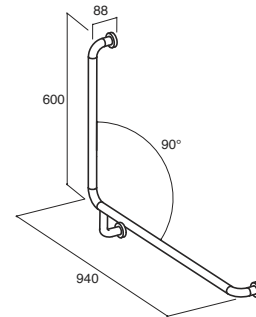

mobi GRAB RAIL 32 x 900
available in satin and polished stainless steel

mobi SHOWER GRAB RAIL L/H 800 x 400
available in satin and polished stainless steel
available as left or right hand

32mm diameter for all grab rails.
All measurements in millimetres (mm).

mobi GRAB RAIL L/H 840 x 700 x 140DEG
available in satin and polished stainless steel

mobi GRAB RAIL R/H 840 x 700 x 140DEG
available in satin and polished stainless steel

mobi GRAB RAIL CNR L/H 900 x 700 x 140DEG
available in satin and polished stainless steel

mobi GRAB RAIL CNR R/H 900 x 700 x 140DEG
available in satin and polished stainless steel

mobi GRAB RAIL L/H 940 x 600 x 90DEG
available in satin and polished stainless steel

mobi GRAB RAIL R/H 940 x 600 x 90DEG
available in satin and polished stainless steel