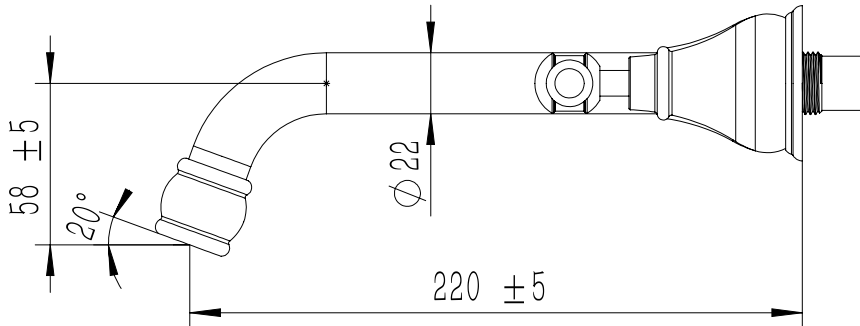

Milli Voir Wall Basin Set Lever Handle 220mm Matte Black (5 Star)

2265401

SPECIFICATIONS

Recommended Use	Domestic, hotel and commercial
Colour	Matte Black
Material	DR Brass
Recommended Pressure Range	150 - 500 kPa
Max Continuous Working Pressure	500 kPa
Max Continuous Working Temperature	80 deg C
Suitable for Storage Tank Hot Water	Yes
Suitable for Continuous Flow Hot Water	Yes
Suitable for Gravity Feed Hot Water	No

WARRANTY

Warranty - Domestic Use	15 Years
Spare Parts & Labour	12 Months

Please refer to Warranty Page for full Terms and Conditions

Dimensions are nominal measurements only.

CLEANING RECOMMENDATIONS:

We recommend the use of soapy water or approved cleaners. This product should not be cleaned with abrasive materials. Damage caused by any improper treatment is not covered by the product warranty. Refer to Warranty Conditions

Disclaimer: Products in this specification manual must by regulation be installed by licensed and registered trade people. The manufacturer/distributor reserves the right to vary specifications or delete models from their range without prior notification. Dimensions are nominal measurements only. Dimensions and set-outs listed are correct at time of publication however the manufacturer/distributor takes no responsibility for printing errors.

Published 01/06/2020

To see the complete Milli range go to www.reece.com.au