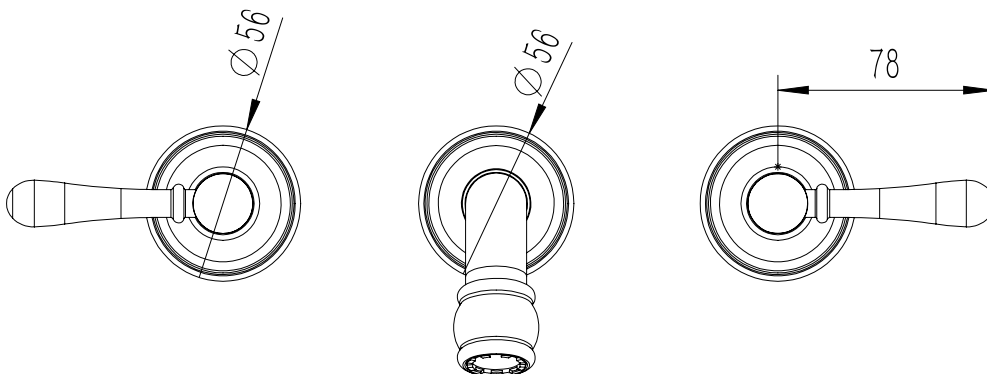

Milli Voir Wall Basin Set Lever Handle 220mm Matte Black (5 Star)

2265401

SPECIFICATIONS

Recommended Use	Domestic, hotel and commercial
Colour	Matte Black
Material	DR Brass
Recommended Pressure Range	150 - 500 kPa
Max Continuous Working Pressure	500 kPa
Max Continuous Working Temperature	80 deg C
Suitable for Storage Tank Hot Water	Yes
Suitable for Continuous Flow Hot Water	Yes
Suitable for Gravity Feed Hot Water	No

WARRANTY

Warranty - Domestic Use	15 Years
Spare Parts & Labour	12 Months

Please refer to Warranty Page for full Terms and Conditions

Dimensions are nominal measurements only.

CLEANING RECOMMENDATIONS:

We recommend the use of soapy water or approved cleaners. This product should not be cleaned with abrasive materials. Damage caused by any improper treatment is not covered by the product warranty. Refer to Warranty Conditions

Disclaimer: Products in this specification manual must by regulation be installed by licensed and registered trade people. The manufacturer/distributor reserves the right to vary specifications or delete models from their range without prior notification. Dimensions are nominal measurements only. Dimensions and set-outs listed are correct at time of publication however the manufacturer/distributor takes no responsibility for printing errors.

Published 01/06/2020

To see the complete Milli range go to www.reece.com.au