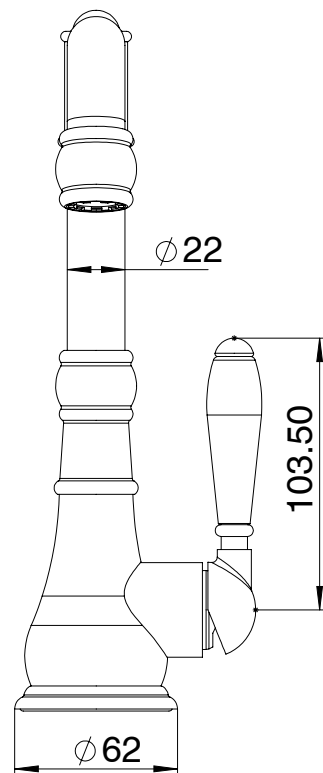

Milli

Milli Voir English Basin Mixer with Porcelain Handle Brushed Gunmetal (5 Star)

2265512

SPECIFICATIONS

Recommended Use	Domestic, hotel and commercial
Colour	Gunmetal
Material	DR Brass
Recommended Pressure Range	150 - 500 kPa
Max Continuous Working Pressure	500 kPa
Max Continuous Working Temperature	80 deg C
Suitable for Storage Tank Hot Water	Yes
Suitable for Continuous Flow Hot Water	Yes
Suitable for Gravity Feed Hot Water	No

WARRANTY

Warranty - Domestic Use	15 Years
Spare Parts & Labour	12 Months

Please refer to Warranty Page for full Terms and Conditions

Dimensions are nominal measurements only.

CLEANING RECOMMENDATIONS:

We recommend the use of soapy water or approved cleaners. This product should not be cleaned with abrasive materials. Damage caused by any improper treatment is not covered by the product warranty. Refer to Warranty Conditions

Disclaimer: Products in this specification manual must by regulation be installed by licensed and registered trade people. The manufacturer/distributor reserves the right to vary specifications or delete models from their range without prior notification. Dimensions are nominal measurements only. Dimensions and set-outs listed are correct at time of publication however the manufacturer/distributor takes no responsibility for printing errors.

Published 01/06/2020

To see the complete Milli range go to www.reece.com.au