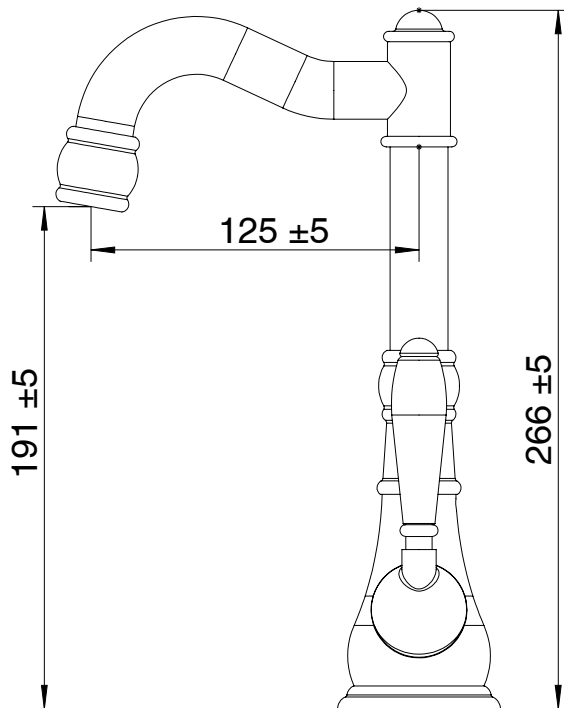

Milli

Milli Voir English Basin Mixer with Porcelain Handle Brushed Gunmetal (5 Star)

2265512

SPECIFICATIONS

Recommended Use	Domestic, hotel and commercial
Colour	Gunmetal
Material	DR Brass
Recommended Pressure Range	150 - 500 kPa
Max Continuous Working Pressure	500 kPa
Max Continuous Working Temperature	80 deg C
Suitable for Storage Tank Hot Water	Yes
Suitable for Continuous Flow Hot Water	Yes
Suitable for Gravity Feed Hot Water	No

WARRANTY

Warranty - Domestic Use	15 Years
Spare Parts & Labour	12 Months

Please refer to Warranty Page for full Terms and Conditions

Dimensions are nominal measurements only.

CLEANING RECOMMENDATIONS:

We recommend the use of soapy water or approved cleaners. This product should not be cleaned with abrasive materials. Damage caused by any improper treatment is not covered by the product warranty. Refer to Warranty Conditions

Disclaimer: Products in this specification manual must by regulation be installed by licensed and registered trade people. The manufacturer/distributor reserves the right to vary specifications or delete models from their range without prior notification. Dimensions are nominal measurements only. Dimensions and set-outs listed are correct at time of publication however the manufacturer/distributor takes no responsibility for printing errors.

Published 01/06/2020

To see the complete Milli range go to www.reece.com.au