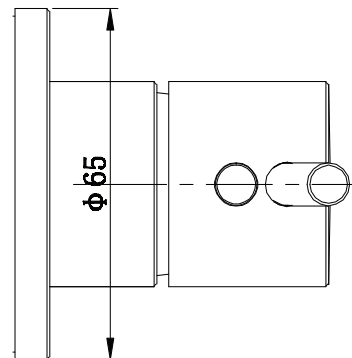

mizu

Mizu Drift MK2 Shower Mixer Trimset Brushed Gold

2263864

SPECIFICATIONS	
Recommended Use	Domestic, hotel and commercial
Colour	Brushed Gold
Material	Brass
Cartridge Type	Ceramic Disc
Recommended Pressure Range	150-500kPa
Max Continuous Working Pressure	1000kPa
Max Continuous Working Temperature	65 deg C
Suitable for Storage Tank Hot Water	Yes
Suitable for Continuous Flow Hot Water	Yes
Suitable for Gravity Feed Hot Water	No
WARRANTY	
Warranty - Domestic Use	10 Years
Spare Parts & Labour	12 Months
<i>Please refer to Warranty Page for full Terms and Conditions</i>	

The Mizu MK2 Shower Mixer Trim Set allows you to install the Universal Inwall Body at installation rough-in stage, then leave the tapware trim set colour choice for later.

Dimensions are nominal measurements only.