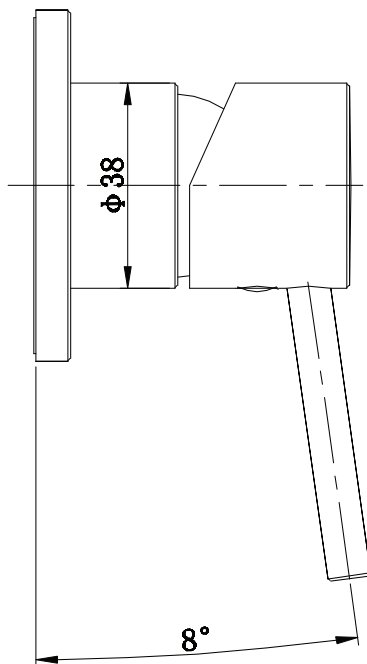

mizu

Mizu Drift MK2 Shower Mixer Trimset Brushed Gold

2263864

SPECIFICATIONS	
Recommended Use	Domestic, hotel and commercial
Colour	Brushed Gold
Material	Brass
Cartridge Type	Ceramic Disc
Recommended Pressure Range	150-500kPa
Max Continuous Working Pressure	1000kPa
Max Continuous Working Temperature	65 deg C
Suitable for Storage Tank Hot Water	Yes
Suitable for Continuous Flow Hot Water	Yes
Suitable for Gravity Feed Hot Water	No
WARRANTY	
Warranty - Domestic Use	10 Years
Spare Parts & Labour	12 Months
<i>Please refer to Warranty Page for full Terms and Conditions</i>	

The Mizu MK2 Shower Mixer Trim Set allows you to install the Universal Inwall Body at installation rough-in stage, then leave the tapware trim set colour choice for later.

Dimensions are nominal measurements only.