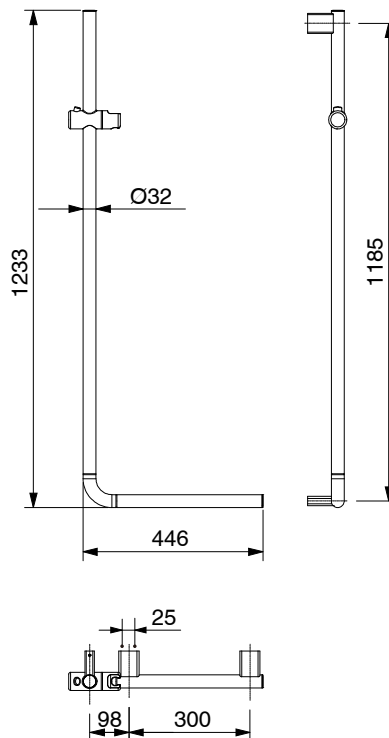

Dimensions are nominal measurements only.

CLEANING RECOMMENDATIONS:

We recommend the use of soapy water or approved cleaners. This product should not be cleaned with abrasive materials. Damage caused by any improper treatment is not covered by the product warranty. Refer to Warranty Conditions

Disclaimer: Products in this specification manual must by regulation be installed by licensed and registered trade people. The manufacturer/distributor reserves the right to vary specifications or delete models from their range without prior notification. Dimensions are nominal measurements only. Dimensions and set-outs listed are correct at time of publication however the manufacturer/distributor takes no responsibility for printing errors.

Published 21/03/2024

To see the complete Mizu range go to www.reece.com.au