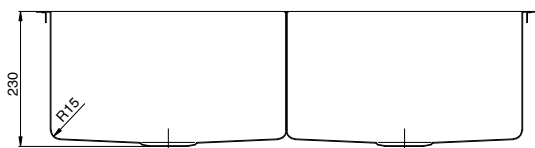

Dimensions are nominal measurements only.

CLEANING RECOMMENDATIONS:

We recommend the use of soapy water or approved cleaners. This product should not be cleaned with abrasive materials. Damage caused by any improper treatment is not covered by the product warranty. Refer to Warranty Conditions

Disclaimer: Products in this specification manual must by regulation be installed by licensed and registered trade people. The manufacturer/distributor reserves the right to vary specifications or delete models from their range without prior notification. Dimensions are nominal measurements only. Dimensions and set-outs listed are correct at time of publication however the manufacturer/distributor takes no responsibility for printing errors.

Published 07/06/2023

To see the complete Memo range go to www.reece.com.au